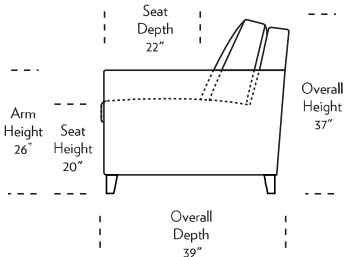

HARRIS

Standard Comfort Sleeper®

Features:

- Featuring the patented Tiffany 24/7™ platform sleep system
- Room to stretch out with true 80 inches of bedroom-length sleeping surface
- Ultimate comfort on four inches of plush, high-density foam mattress
- Zero wall clearance
- Quick-ship delivery
- Single-needle top-stitch
- High-density, high-resiliency foam seat cushions
- Loose back and seat cushions
- Lifetime warranty on frame
- 10-year mechanism warranty

Mattress Options:

- Premier with Crypton® ticking
- Gel
- Tempur-Pedic®

Options:

- High-density, high-resiliency foam seat cushions encased in down and down back cushions available
- Wood legs available in Acorn, Espresso or Walnut finish
- Nailhead trim available in Antique Brass, Chrome or Pewter finish (deck only)

Please use actual leather, fabric, Crypton®, Sunbrella® and Ultrasuede® swatches when specifying furniture as the colors shown may vary due to the printing process.

* Picture shows left arm seated. Please specify left or right arm seated when ordering.

All orders are in seated position.
† Dotted lines for Queen Plus sizes indicates the number of seats.

All dimensions are approximate and subject to change.