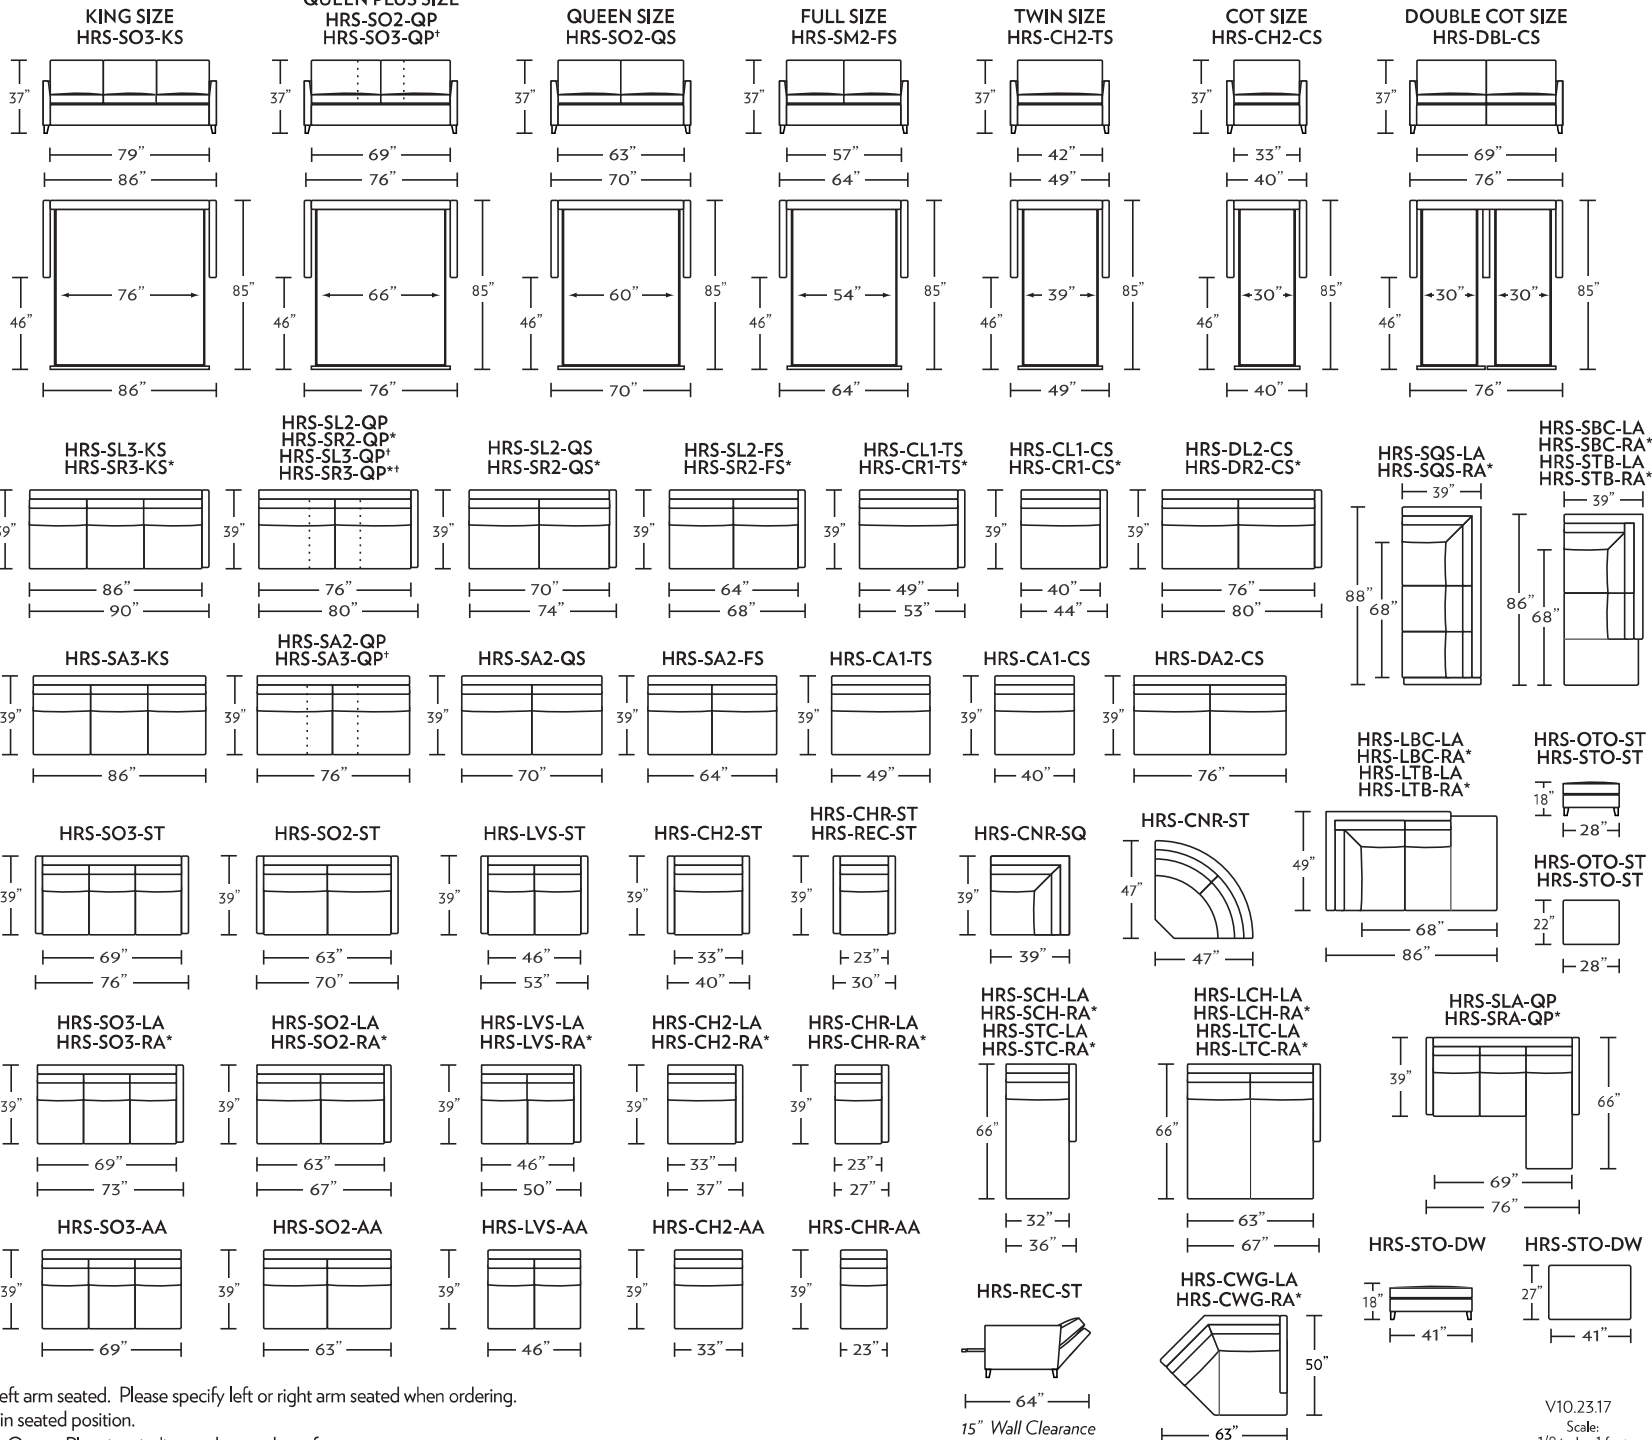

HARRIS

Standard Comfort Sleeper®

Features:

- Featuring the patented Tiffany 24/7™ platform sleep system
- Room to stretch out with true 80 inches of bedroom-length sleeping surface
- Ultimate comfort on four inches of plush, high-density foam mattress
- Zero wall clearance
- Quick-ship delivery
- Single-needle top-stitch
- High-density, high-resiliency foam seat cushions
- Loose back and seat cushions
- Lifetime warranty on frame
- 10-year mechanism warranty

Mattress Options:

- Premier with Crypton® ticking
- Gel
- Tempur-Pedic®

Options:

- High-density, high-resiliency foam seat cushions encased in down and down back cushions available
- Wood legs available in Acorn, Espresso or Walnut finish
- Nailhead trim available in Antique Brass, Chrome or Pewter finish (deck only)

Please use actual leather, fabric, Crypton®, Sunbrella® and Ultrasuede® swatches when specifying furniture as the colors shown may vary due to the printing process.

* Picture shows left arm seated. Please specify left or right arm seated when ordering.

All orders are in seated position.
† Dotted lines for Queen Plus sizes indicates the number of seats.

All dimensions are approximate and subject to change.