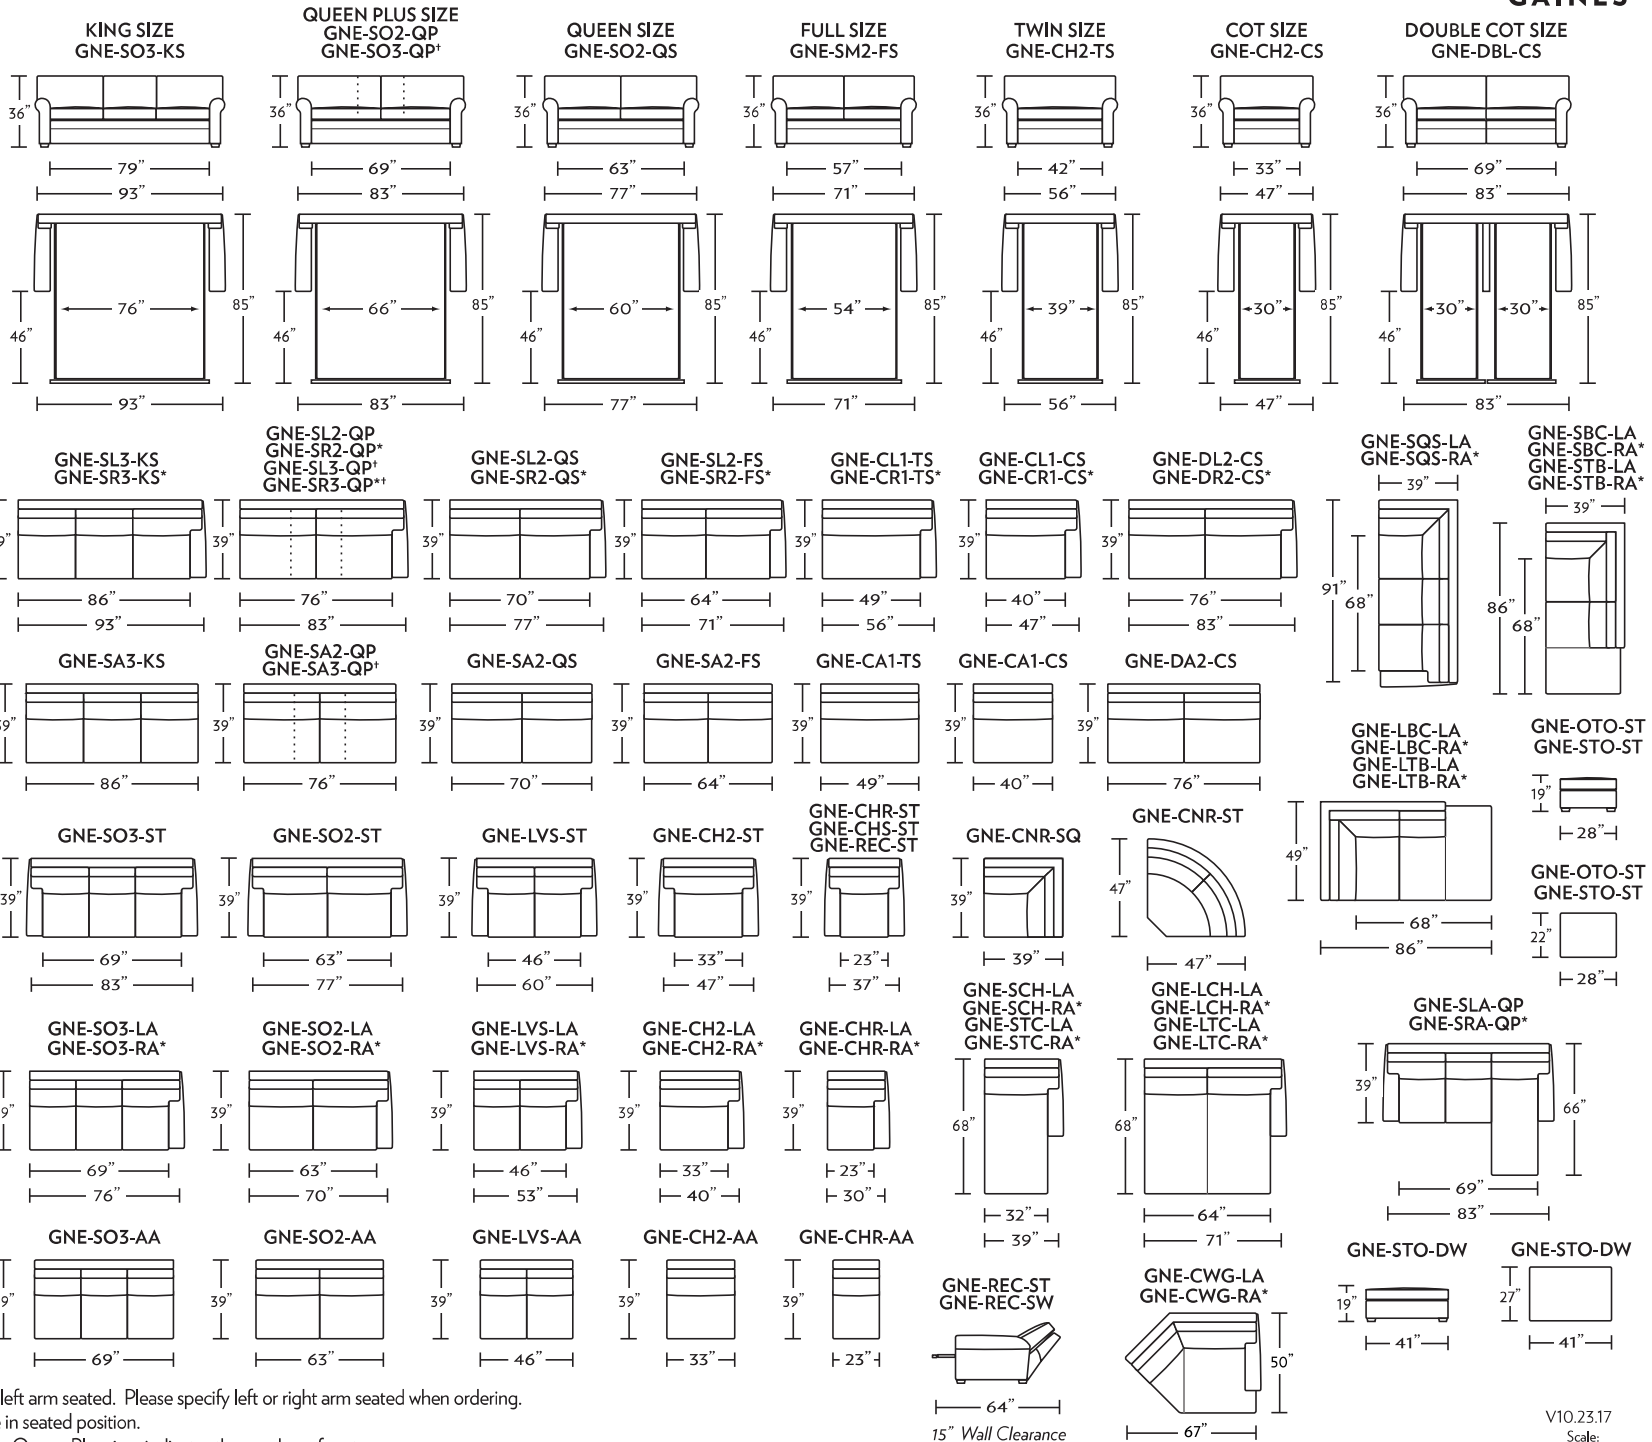

GAINES

Standard Comfort Sleeper®

Features:

- Featuring the patented Tiffany 24/7™ platform sleep system
- Room to stretch out with true 80 inches of bedroom-length sleeping surface
- Ultimate comfort on five inches of plush, high-density foam mattress
- Under-sofa dust covers keeps dust and dirt from ever touching the mattress
- Zero wall clearance
- Quick-ship delivery
- Double-needle top-stitch
- High-density, high-resiliency foam seat cushions
- Loose back and seat cushions
- Lifetime warranty on frame
- 10-year mechanism warranty

Mattress Options:

- Premier with Crypton® ticking
- Gel
- Tempur-Pedic®

Options:

- High-density, high-resiliency foam seat cushions encased in down and down back cushions available
- Wood legs available in Acorn, Espresso or Walnut finish
- Nailhead trim available in Antique Brass, Chrome or Pewter finish (arms and deck)

Please use actual leather, fabric, Crypton®, Sunbrella® and Ultrasuede® swatches when specifying furniture as the colors shown may vary due to the printing process.

* Picture shows left arm seated. Please specify left or right arm seated when ordering.

All orders are in seated position.

† Dotted lines for Queen Plus sizes indicates the number of seats.

All dimensions are approximate and subject to change.