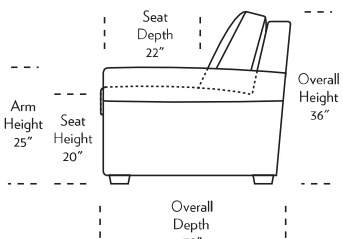

GAINES

Standard Comfort Sleeper®

Features:

- Featuring the patented Tiffany 24/7™ platform sleep system
- Room to stretch out with true 80 inches of bedroom-length sleeping surface
- Ultimate comfort on five inches of plush, high-density foam mattress
- Under-sofa dust covers keeps dust and dirt from ever touching the mattress
- Zero wall clearance
- Quick-ship delivery
- Double-needle top-stitch
- High-density, high-resiliency foam seat cushions
- Loose back and seat cushions
- Lifetime warranty on frame
- 10-year mechanism warranty

Mattress Options:

- Premier with Crypton® ticking
- Gel
- Tempur-Pedic®

Options:

- High-density, high-resiliency foam seat cushions encased in down and down back cushions available
- Wood legs available in Acorn, Espresso or Walnut finish
- Nailhead trim available in Antique Brass, Chrome or Pewter finish (arms and deck)

Please use actual leather, fabric, Crypton®, Sunbrella® and Ultrasuede® swatches when specifying furniture as the colors shown may vary due to the printing process.

* Picture shows left arm seated. Please specify left or right arm seated when ordering.

All orders are in seated position.

† Dotted lines for Queen Plus sizes indicates the number of seats.

All dimensions are approximate and subject to change.