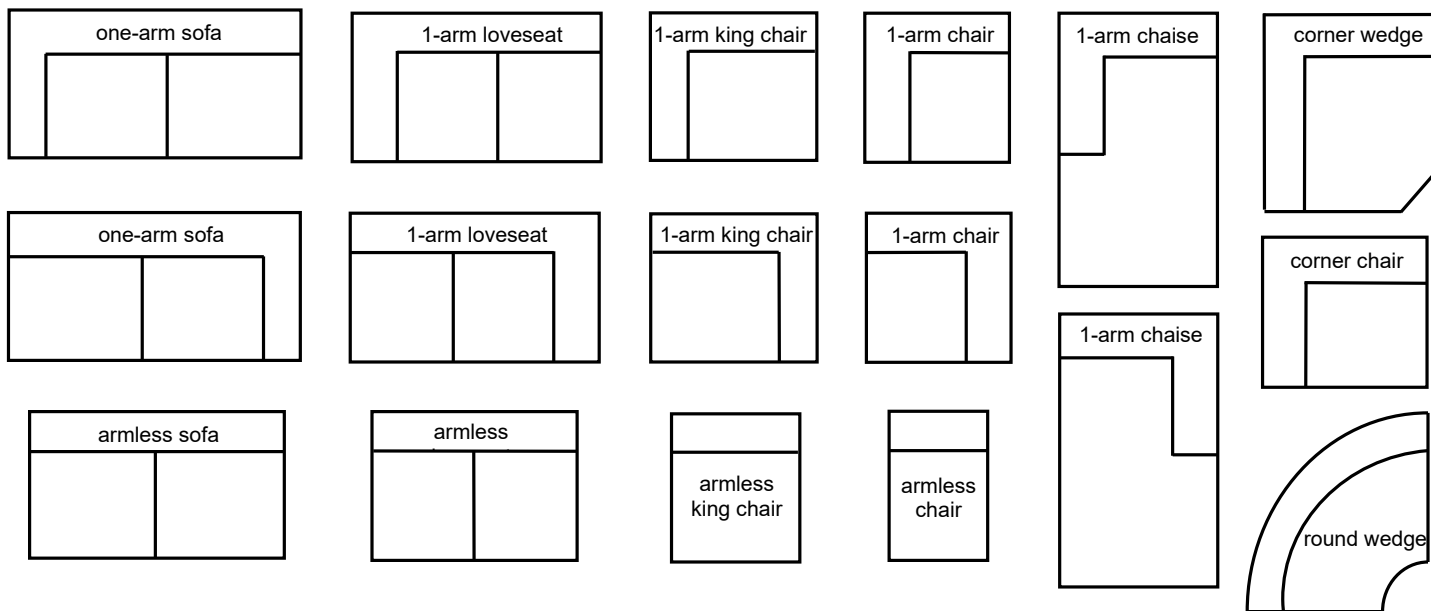

Dylan	Dimensions	Uph. G7	Upgrades	Feather Firm/Loft	Gel Seat	Gel Back	Down Back
One-Arm Sofa	73x41x26	2,185	40 / Grade	240	370	370	370
Armless Sofa	69x41x26	2,185	40 / Grade	240	370	370	370
One-Arm Loveseat	50x41x26	1,865	34 / Grade	210	280	280	280
Armless Loveseat	46x41x26	1,865	34 / Grade	210	280	280	280
One-Arm Chaise	38x68x26	1,865	34 / Grade	210	280	280	280
Bumper Chaise	41x84x26	2,185	40 / Grade	240	370	370	370
One-Arm King Chair	39x41x26	1,705	30 / Grade	140	230	230	230
Armless King Chair	35x41x26	1,705	30 / Grade	140	230	230	230
One-Arm Chair	27x41x26	1,545	26 / Grade	120	200	200	200
Armless Chair	23x41x26	1,545	26 / Grade	120	200	200	200
Corner Chair	41x41x26	1,705	30 / Grade	140	230	230	230
Corner Wedge	51x51x26	1,865	34 / Grade	210	280	280	280
Round Wedge	53x53x26	2,185	40 / Grade	240	370	370	370

Dylan Sectional

Dylan

Sectional

harvest