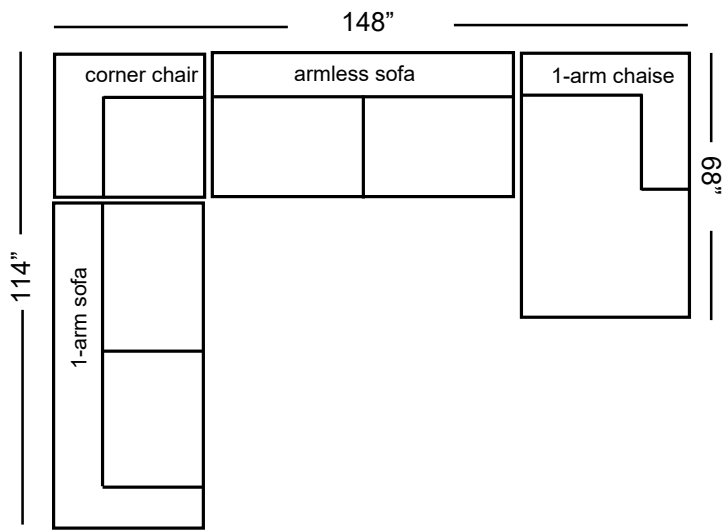

Dylan	Dimensions	Uph. G7	Upgrades	Feather Firm/Loft	Gel Seat	Gel Back	Down Back
One-Arm Sofa	73x41x26	2,185	40 / Grade	240	370	370	370
Armless Sofa	69x41x26	2,185	40 / Grade	240	370	370	370
One-Arm Loveseat	50x41x26	1,865	34 / Grade	210	280	280	280
Armless Loveseat	46x41x26	1,865	34 / Grade	210	280	280	280
One-Arm Chaise	38x68x26	1,865	34 / Grade	210	280	280	280
Bumper Chaise	41x84x26	2,185	40 / Grade	240	370	370	370
One-Arm King Chair	39x41x26	1,705	30 / Grade	140	230	230	230
Armless King Chair	35x41x26	1,705	30 / Grade	140	230	230	230
One-Arm Chair	27x41x26	1,545	26 / Grade	120	200	200	200
Armless Chair	23x41x26	1,545	26 / Grade	120	200	200	200
Corner Chair	41x41x26	1,705	30 / Grade	140	230	230	230
Corner Wedge	51x51x26	1,865	34 / Grade	210	280	280	280
Round Wedge	53x53x26	2,185	40 / Grade	240	370	370	370

Dylan Sectional

Dylan

Sectional

harvest