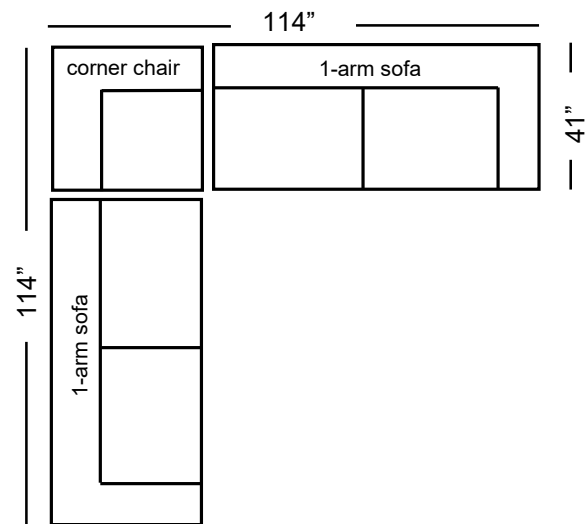

Dylan	Dimensions	Uph. G7	Upgrades	Feather Firm/Loft	Gel Seat	Gel Back	Down Back
One-Arm Sofa	73x41x26	2,185	40 / Grade	240	370	370	370
Armless Sofa	69x41x26	2,185	40 / Grade	240	370	370	370
One-Arm Loveseat	50x41x26	1,865	34 / Grade	210	280	280	280
Armless Loveseat	46x41x26	1,865	34 / Grade	210	280	280	280
One-Arm Chaise	38x68x26	1,865	34 / Grade	210	280	280	280
Bumper Chaise	41x84x26	2,185	40 / Grade	240	370	370	370
One-Arm King Chair	39x41x26	1,705	30 / Grade	140	230	230	230
Armless King Chair	35x41x26	1,705	30 / Grade	140	230	230	230
One-Arm Chair	27x41x26	1,545	26 / Grade	120	200	200	200
Armless Chair	23x41x26	1,545	26 / Grade	120	200	200	200
Corner Chair	41x41x26	1,705	30 / Grade	140	230	230	230
Corner Wedge	51x51x26	1,865	34 / Grade	210	280	280	280
Round Wedge	53x53x26	2,185	40 / Grade	240	370	370	370

Dylan Sectional

Dylan

Sectional

harvest