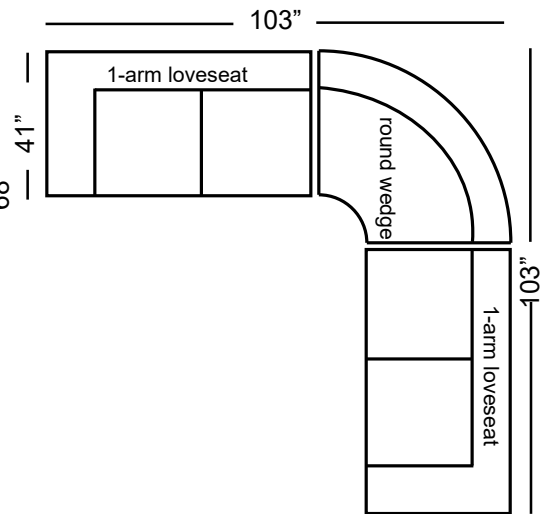

Dylan	Dimensions	Uph. G7	Upgrades	Feather Firm/Loft	Gel Seat	Gel Back	Down Back
One-Arm Sofa	73x41x26	2,185	40 / Grade	240	370	370	370
Armless Sofa	69x41x26	2,185	40 / Grade	240	370	370	370
One-Arm Loveseat	50x41x26	1,865	34 / Grade	210	280	280	280
Armless Loveseat	46x41x26	1,865	34 / Grade	210	280	280	280
One-Arm Chaise	38x68x26	1,865	34 / Grade	210	280	280	280
Bumper Chaise	41x84x26	2,185	40 / Grade	240	370	370	370
One-Arm King Chair	39x41x26	1,705	30 / Grade	140	230	230	230
Armless King Chair	35x41x26	1,705	30 / Grade	140	230	230	230
One-Arm Chair	27x41x26	1,545	26 / Grade	120	200	200	200
Armless Chair	23x41x26	1,545	26 / Grade	120	200	200	200
Corner Chair	41x41x26	1,705	30 / Grade	140	230	230	230
Corner Wedge	51x51x26	1,865	34 / Grade	210	280	280	280
Round Wedge	53x53x26	2,185	40 / Grade	240	370	370	370

Dylan Sectional

Dylan

Sectional

harvest