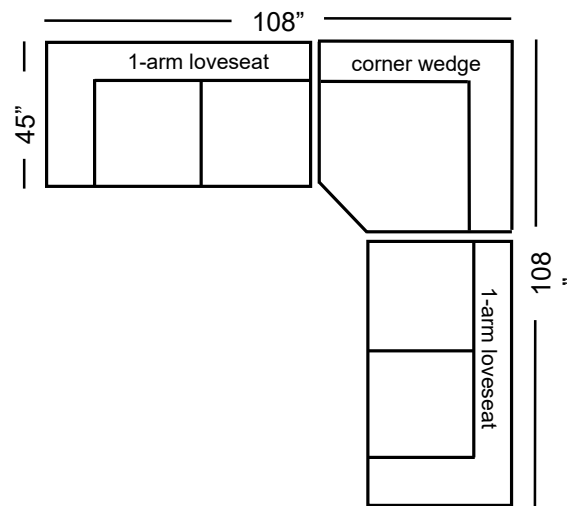

Cove (includes Gel Seat and Back Inserts)	Dimensions	Upholstered Grade 7	Upgrades
One-Arm Grand Sofa	87x45x37	3,075	\$44 / Grade
One-Arm Sofa	75x45x37	2,795	40 / Grade
Armless Sofa	69x45x37	2,795	40 / Grade
One-Arm Loveseat	53x45x37	2,315	34 / Grade
Armless Loveseat	47x45x37	2,315	34 / Grade
One-Arm Chaise	40x70x37	2,315	34 / Grade
Bumper Chaise	45x84x37	2,795	40 / Grade
One-Arm King Chair	42x45x37	2,055	30 / Grade
Armless King Chair	36x45x37	2,055	30 / Grade
One-Arm Chair	30x45x37	1,865	26 / Grade
Armless Chair	24x45x37	1,865	26 / Grade
Corner Chair	45x45x37	2,055	30 / Grade
Corner Wedge	55x55x37	2,315	34 / Grade
Round Wedge	57x57x37	2,795	40 / Grade

# Cove Sectional

harvest