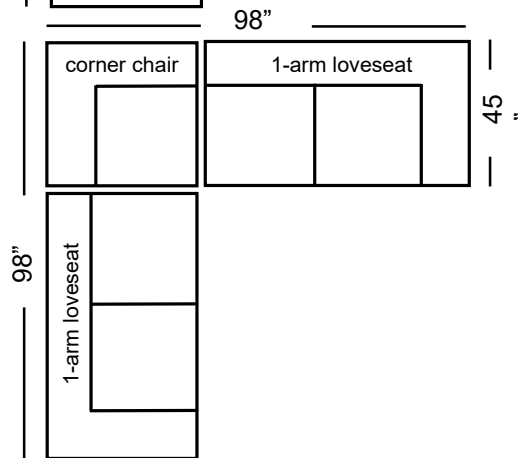

Cove (includes Gel Seat and Back Inserts)	Dimensions	Upholstered Grade 7	Upgrades
One-Arm Grand Sofa	87x45x37	3,075	\$44 / Grade
One-Arm Sofa	75x45x37	2,795	40 / Grade
Armless Sofa	69x45x37	2,795	40 / Grade
One-Arm Loveseat	53x45x37	2,315	34 / Grade
Armless Loveseat	47x45x37	2,315	34 / Grade
One-Arm Chaise	40x70x37	2,315	34 / Grade
Bumper Chaise	45x84x37	2,795	40 / Grade
One-Arm King Chair	42x45x37	2,055	30 / Grade
Armless King Chair	36x45x37	2,055	30 / Grade
One-Arm Chair	30x45x37	1,865	26 / Grade
Armless Chair	24x45x37	1,865	26 / Grade
Corner Chair	45x45x37	2,055	30 / Grade
Corner Wedge	55x55x37	2,315	34 / Grade
Round Wedge	57x57x37	2,795	40 / Grade

# Cove Sectional

# Cove Sectional

harvest