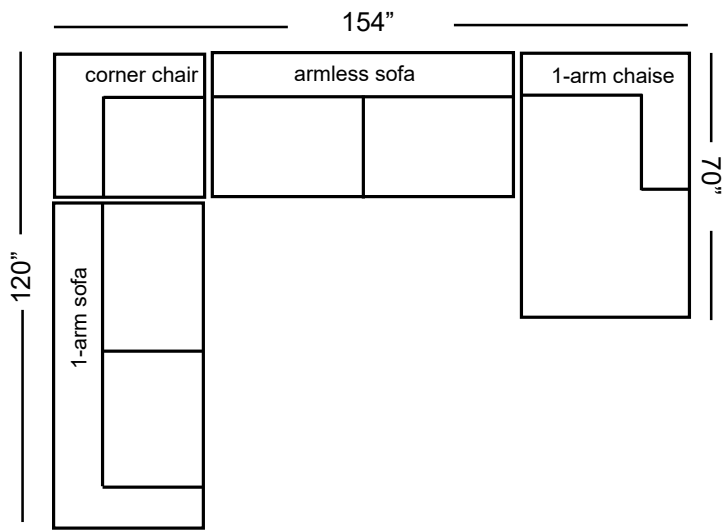

Cove (includes Gel Seat and Back Inserts)	Dimensions	Upholstered Grade 7	Upgrades
One-Arm Grand Sofa	87x45x37	3,075	\$44 / Grade
One-Arm Sofa	75x45x37	2,795	40 / Grade
Armless Sofa	69x45x37	2,795	40 / Grade
One-Arm Loveseat	53x45x37	2,315	34 / Grade
Armless Loveseat	47x45x37	2,315	34 / Grade
One-Arm Chaise	40x70x37	2,315	34 / Grade
Bumper Chaise	45x84x37	2,795	40 / Grade
One-Arm King Chair	42x45x37	2,055	30 / Grade
Armless King Chair	36x45x37	2,055	30 / Grade
One-Arm Chair	30x45x37	1,865	26 / Grade
Armless Chair	24x45x37	1,865	26 / Grade
Corner Chair	45x45x37	2,055	30 / Grade
Corner Wedge	55x55x37	2,315	34 / Grade
Round Wedge	57x57x37	2,795	40 / Grade

# Cove Sectional

harvest