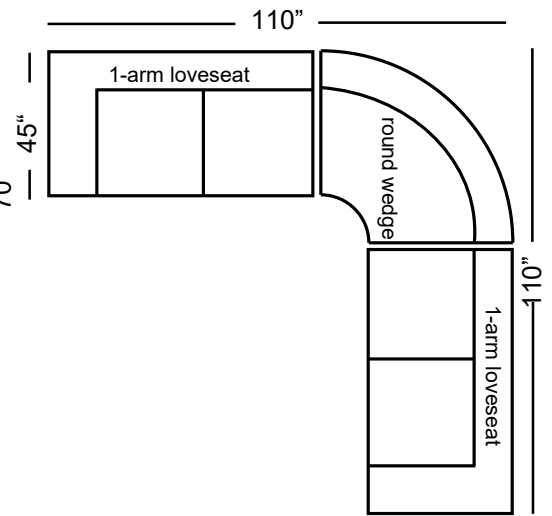

Cove (includes Gel Seat and Back Inserts)	Dimensions	Upholstered Grade 7	Upgrades
One-Arm Grand Sofa	87x45x37	3,075	\$44 / Grade
One-Arm Sofa	75x45x37	2,795	40 / Grade
Armless Sofa	69x45x37	2,795	40 / Grade
One-Arm Loveseat	53x45x37	2,315	34 / Grade
Armless Loveseat	47x45x37	2,315	34 / Grade
One-Arm Chaise	40x70x37	2,315	34 / Grade
Bumper Chaise	45x84x37	2,795	40 / Grade
One-Arm King Chair	42x45x37	2,055	30 / Grade
Armless King Chair	36x45x37	2,055	30 / Grade
One-Arm Chair	30x45x37	1,865	26 / Grade
Armless Chair	24x45x37	1,865	26 / Grade
Corner Chair	45x45x37	2,055	30 / Grade
Corner Wedge	55x55x37	2,315	34 / Grade
Round Wedge	57x57x37	2,795	40 / Grade

# Cove Sectional

# Cove Sectional

harvest