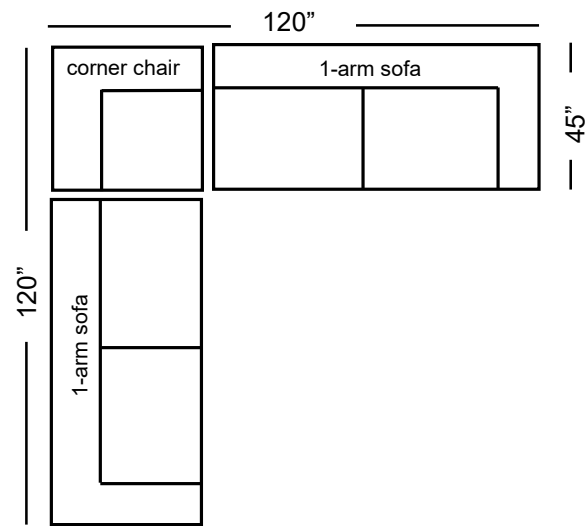

Cove (includes Gel Seat and Back Inserts)	Dimensions	Upholstered Grade 7	Upgrades
One-Arm Grand Sofa	87x45x37	3,075	\$44 / Grade
One-Arm Sofa	75x45x37	2,795	40 / Grade
Armless Sofa	69x45x37	2,795	40 / Grade
One-Arm Loveseat	53x45x37	2,315	34 / Grade
Armless Loveseat	47x45x37	2,315	34 / Grade
One-Arm Chaise	40x70x37	2,315	34 / Grade
Bumper Chaise	45x84x37	2,795	40 / Grade
One-Arm King Chair	42x45x37	2,055	30 / Grade
Armless King Chair	36x45x37	2,055	30 / Grade
One-Arm Chair	30x45x37	1,865	26 / Grade
Armless Chair	24x45x37	1,865	26 / Grade
Corner Chair	45x45x37	2,055	30 / Grade
Corner Wedge	55x55x37	2,315	34 / Grade
Round Wedge	57x57x37	2,795	40 / Grade

# Cove Sectional

# Cove Sectional

harvest