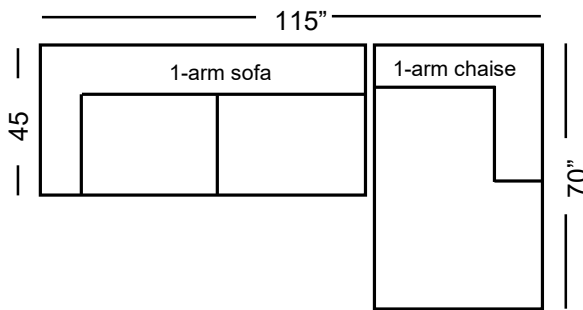

Cove Sectional

harvest