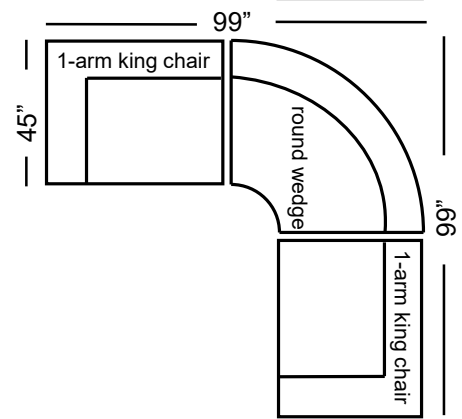

Cove (includes Gel Seat and Back Inserts)	Dimensions	Upholstered Grade 7	Upgrades
One-Arm Grand Sofa	87x45x37	3,075	\$44 / Grade
One-Arm Sofa	75x45x37	2,795	40 / Grade
Armless Sofa	69x45x37	2,795	40 / Grade
One-Arm Loveseat	53x45x37	2,315	34 / Grade
Armless Loveseat	47x45x37	2,315	34 / Grade
One-Arm Chaise	40x70x37	2,315	34 / Grade
Bumper Chaise	45x84x37	2,795	40 / Grade
One-Arm King Chair	42x45x37	2,055	30 / Grade
Armless King Chair	36x45x37	2,055	30 / Grade
One-Arm Chair	30x45x37	1,865	26 / Grade
Armless Chair	24x45x37	1,865	26 / Grade
Corner Chair	45x45x37	2,055	30 / Grade
Corner Wedge	55x55x37	2,315	34 / Grade
Round Wedge	57x57x37	2,795	40 / Grade

# Cove Sectional

harvest