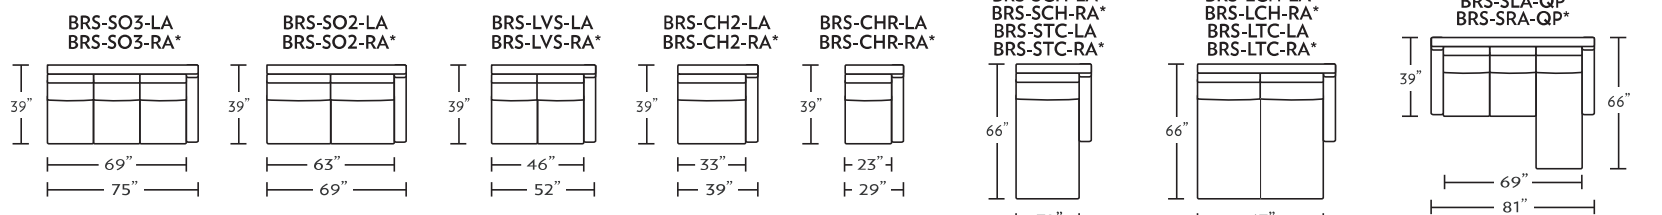

BRYSON

Standard Comfort Sleeper®

Features:

- Featuring the patented Tiffany 24/7™ platform sleep system
- Room to stretch out with true 80 inches of bedroom-length sleeping surface
- Ultimate comfort on four inches of plush, high-density foam mattress
- Zero wall clearance
- Quick-ship delivery
- Double-needle top-stitch
- High-density, high-resiliency foam seat cushions
- Loose back and seat cushions
- Lifetime warranty on frame
- 10-year mechanism warranty
- Metal legs

Please use actual leather, fabric, Crypton®, Sunbrella® and Ultrasuede® swatches when specifying furniture as the colors shown may vary due to the printing process.

* Picture shows left arm seated. Please specify left or right arm seated when ordering.
 All orders are in seated position.
 † Dotted lines for Queen Plus sizes indicates the number of seats.
 All dimensions are approximate and subject to change.