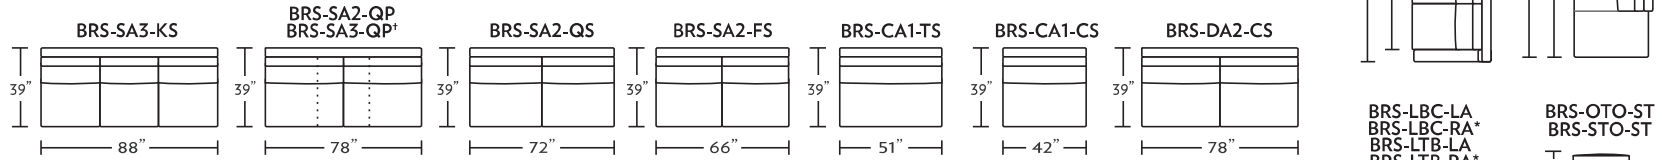

BRYSON

Standard Comfort Sleeper®

Features:

- Featuring the patented Tiffany 24/7™ platform sleep system
- Room to stretch out with true 80 inches of bedroom-length sleeping surface
- Ultimate comfort on four inches of plush, high-density foam mattress
- Zero wall clearance
- Quick-ship delivery
- Double-needle top-stitch
- High-density, high-resiliency foam seat cushions
- Loose back and seat cushions
- Lifetime warranty on frame
- 10-year mechanism warranty
- Metal legs

Please use actual leather, fabric, Crypton®, Sunbrella® and Ultrasuede® swatches when specifying furniture as the colors shown may vary due to the printing process.

* Picture shows left arm seated. Please specify left or right arm seated when ordering.
 All orders are in seated position.
 † Dotted lines for Queen Plus sizes indicates the number of seats.
 All dimensions are approximate and subject to change.