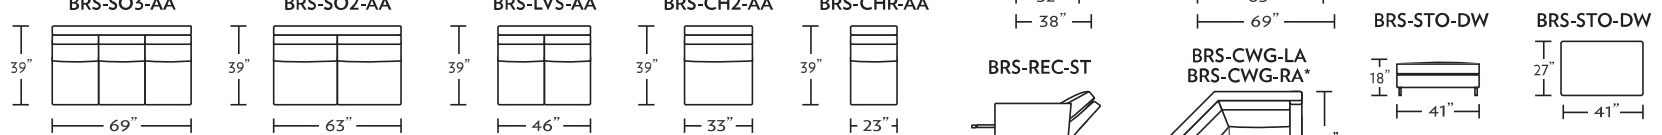

BRYSON

Standard Comfort Sleeper®

Features:

- Featuring the patented Tiffany 24/7™ platform sleep system
- Room to stretch out with true 80 inches of bedroom-length sleeping surface
- Ultimate comfort on four inches of plush, high-density foam mattress
- Zero wall clearance
- Quick-ship delivery
- Double-needle top-stitch
- High-density, high-resiliency foam seat cushions
- Loose back and seat cushions
- Lifetime warranty on frame
- 10-year mechanism warranty
- Metal legs

Please use actual leather, fabric, Crypton®, Sunbrella® and Ultrasuede® swatches when specifying furniture as the colors shown may vary due to the printing process.

* Picture shows left arm seated. Please specify left or right arm seated when ordering.
 All orders are in seated position.
 † Dotted lines for Queen Plus sizes indicates the number of seats.
 All dimensions are approximate and subject to change.