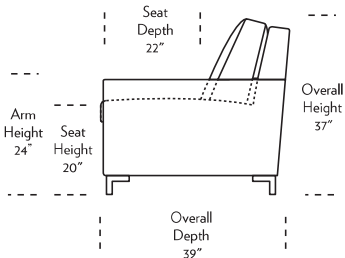

BRYSON

Standard Comfort Sleeper®

Features:

- Featuring the patented Tiffany 24/7™ platform sleep system
- Room to stretch out with true 80 inches of bedroom-length sleeping surface
- Ultimate comfort on four inches of plush, high-density foam mattress
- Zero wall clearance
- Quick-ship delivery
- Double-needle top-stitch
- High-density, high-resiliency foam seat cushions
- Loose back and seat cushions
- Lifetime warranty on frame
- 10-year mechanism warranty
- Metal legs

Please use actual leather, fabric, Crypton®, Sunbrella® and Ultrasuede® swatches when specifying furniture as the colors shown may vary due to the printing process.

* Picture shows left arm seated. Please specify left or right arm seated when ordering.
 All orders are in seated position.
 † Dotted lines for Queen Plus sizes indicates the number of seats.
 All dimensions are approximate and subject to change.