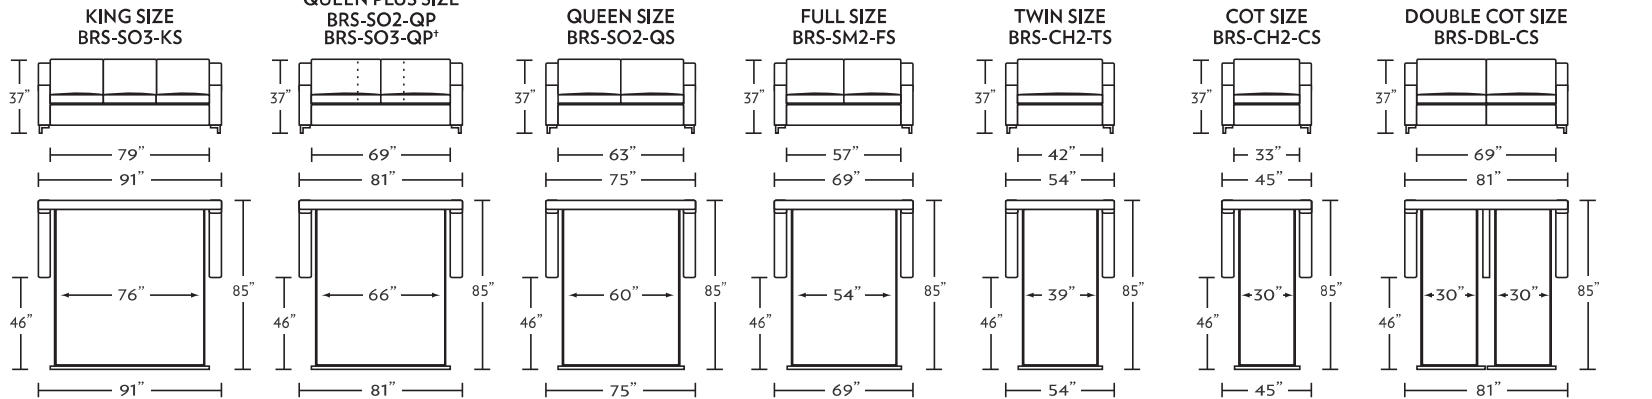

BRYSON

Standard Comfort Sleeper®

Features:

- Featuring the patented Tiffany 24/7™ platform sleep system
- Room to stretch out with true 80 inches of bedroom-length sleeping surface
- Ultimate comfort on four inches of plush, high-density foam mattress
- Zero wall clearance
- Quick-ship delivery
- Double-needle top-stitch
- High-density, high-resiliency foam seat cushions
- Loose back and seat cushions
- Lifetime warranty on frame
- 10-year mechanism warranty
- Metal legs

Please use actual leather, fabric, Crypton®, Sunbrella® and Ultrasuede® swatches when specifying furniture as the colors shown may vary due to the printing process.

* Picture shows left arm seated. Please specify left or right arm seated when ordering.
 All orders are in seated position.
 † Dotted lines for Queen Plus sizes indicates the number of seats.
 All dimensions are approximate and subject to change.