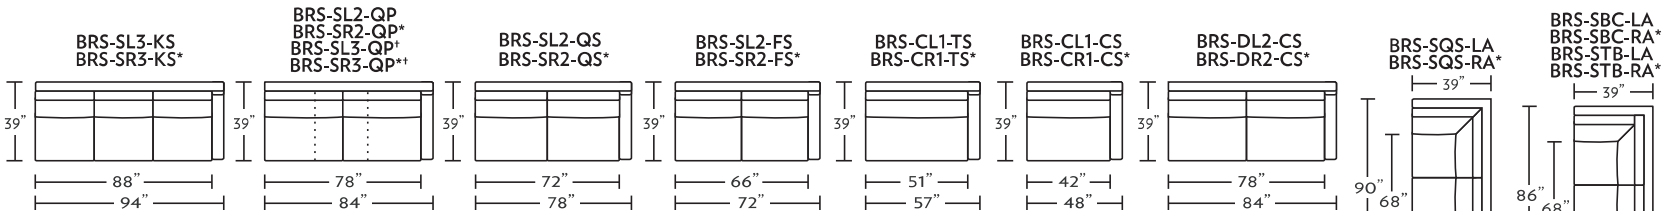

BRYSON

Standard Comfort Sleeper®

Features:

- Featuring the patented Tiffany 24/7™ platform sleep system
- Room to stretch out with true 80 inches of bedroom-length sleeping surface
- Ultimate comfort on four inches of plush, high-density foam mattress
- Zero wall clearance
- Quick-ship delivery
- Double-needle top-stitch
- High-density, high-resiliency foam seat cushions
- Loose back and seat cushions
- Lifetime warranty on frame
- 10-year mechanism warranty
- Metal legs

Please use actual leather, fabric, Crypton®, Sunbrella® and Ultrasuede® swatches when specifying furniture as the colors shown may vary due to the printing process.

* Picture shows left arm seated. Please specify left or right arm seated when ordering.
 All orders are in seated position.
 † Dotted lines for Queen Plus sizes indicates the number of seats.
 All dimensions are approximate and subject to change.