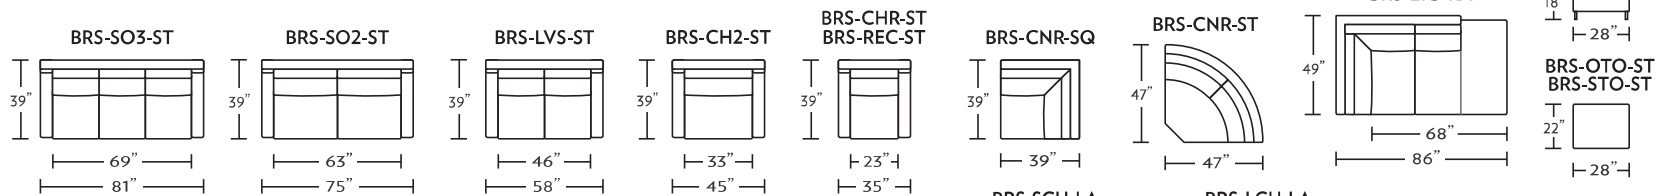

BRYSON

Standard Comfort Sleeper®

Features:

- Featuring the patented Tiffany 24/7™ platform sleep system
- Room to stretch out with true 80 inches of bedroom-length sleeping surface
- Ultimate comfort on four inches of plush, high-density foam mattress
- Zero wall clearance
- Quick-ship delivery
- Double-needle top-stitch
- High-density, high-resiliency foam seat cushions
- Loose back and seat cushions
- Lifetime warranty on frame
- 10-year mechanism warranty
- Metal legs

Please use actual leather, fabric, Crypton®, Sunbrella® and Ultrasuede® swatches when specifying furniture as the colors shown may vary due to the printing process.

* Picture shows left arm seated. Please specify left or right arm seated when ordering.
 All orders are in seated position.
 † Dotted lines for Queen Plus sizes indicates the number of seats.
 All dimensions are approximate and subject to change.