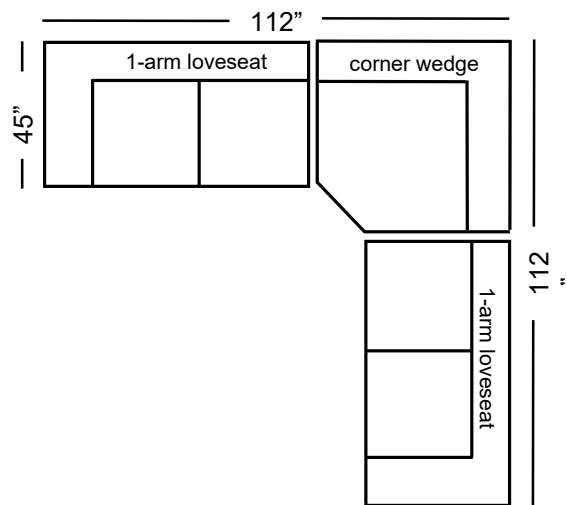

Breeze (includes Gel Seat and Back Inserts)	Dimensions	Upholstered Grade 7	Upgrades
One-Arm Grand Sofa	91x45x33	3,075	\$44 / Grade
One-Arm Sofa	79x45x33	2,795	40 / Grade
Armless Sofa	69x45x33	2,795	40 / Grade
One-Arm Loveseat	57x45x33	2,315	34 / Grade
Armless Loveseat	47x45x33	2,315	34 / Grade
One-Arm Chaise	40x70x33	2,315	34 / Grade
Bumper Chaise	45x84x33	2,795	40 / Grade
One-Arm King Chair	46x45x33	2,055	30 / Grade
Armless King Chair	36x45x33	2,055	30 / Grade
One-Arm Chair	34x45x33	1,865	26 / Grade
Armless Chair	24x45x33	1,865	26 / Grade
Corner Chair	45x45x33	2,055	30 / Grade
Corner Wedge	55x55x33	2,315	34 / Grade
Round Wedge	57x57x33	2,795	40 / Grade

Breeze Sectional

Breeze Sectional

harvest