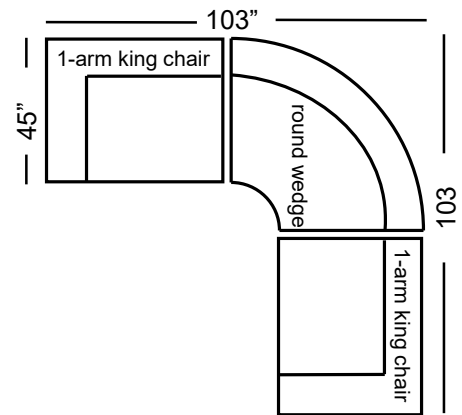

Breeze (includes Gel Seat and Back Inserts)	Dimensions	Upholstered Grade 7	Upgrades
One-Arm Grand Sofa	91x45x33	3,075	\$44 / Grade
One-Arm Sofa	79x45x33	2,795	40 / Grade
Armless Sofa	69x45x33	2,795	40 / Grade
One-Arm Loveseat	57x45x33	2,315	34 / Grade
Armless Loveseat	47x45x33	2,315	34 / Grade
One-Arm Chaise	40x70x33	2,315	34 / Grade
Bumper Chaise	45x84x33	2,795	40 / Grade
One-Arm King Chair	46x45x33	2,055	30 / Grade
Armless King Chair	36x45x33	2,055	30 / Grade
One-Arm Chair	34x45x33	1,865	26 / Grade
Armless Chair	24x45x33	1,865	26 / Grade
Corner Chair	45x45x33	2,055	30 / Grade
Corner Wedge	55x55x33	2,315	34 / Grade
Round Wedge	57x57x33	2,795	40 / Grade

Breeze Sectional

Breeze Sectional

harvest