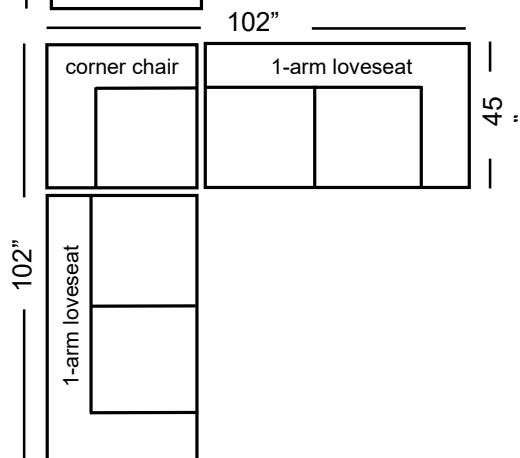

Breeze (includes Gel Seat and Back Inserts)	Dimensions	Upholstered Grade 7	Upgrades
One-Arm Grand Sofa	91x45x33	3,075	\$44 / Grade
One-Arm Sofa	79x45x33	2,795	40 / Grade
Armless Sofa	69x45x33	2,795	40 / Grade
One-Arm Loveseat	57x45x33	2,315	34 / Grade
Armless Loveseat	47x45x33	2,315	34 / Grade
One-Arm Chaise	40x70x33	2,315	34 / Grade
Bumper Chaise	45x84x33	2,795	40 / Grade
One-Arm King Chair	46x45x33	2,055	30 / Grade
Armless King Chair	36x45x33	2,055	30 / Grade
One-Arm Chair	34x45x33	1,865	26 / Grade
Armless Chair	24x45x33	1,865	26 / Grade
Corner Chair	45x45x33	2,055	30 / Grade
Corner Wedge	55x55x33	2,315	34 / Grade
Round Wedge	57x57x33	2,795	40 / Grade

Breeze Sectional

Breeze Sectional

harvest