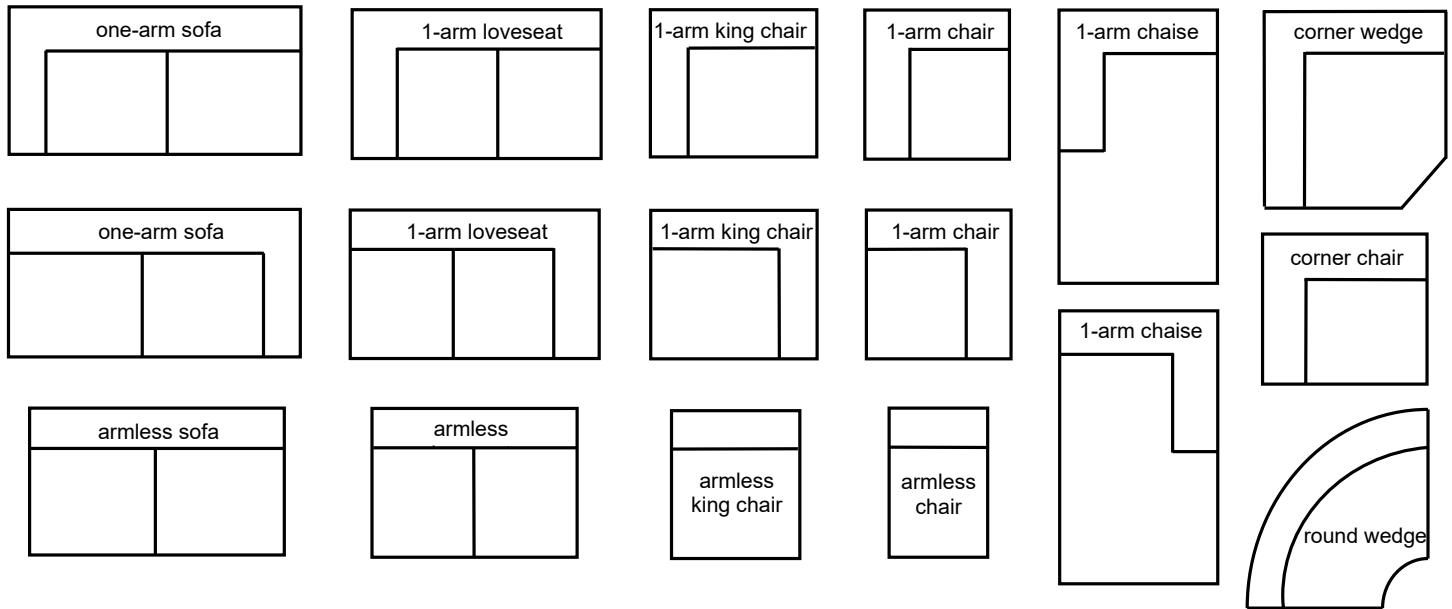

Breeze (includes Gel Seat and Back Inserts)	Dimensions	Upholstered Grade 7	Upgrades
One-Arm Grand Sofa	91x45x33	3,075	\$44 / Grade
One-Arm Sofa	79x45x33	2,795	40 / Grade
Armless Sofa	69x45x33	2,795	40 / Grade
One-Arm Loveseat	57x45x33	2,315	34 / Grade
Armless Loveseat	47x45x33	2,315	34 / Grade
One-Arm Chaise	40x70x33	2,315	34 / Grade
Bumper Chaise	45x84x33	2,795	40 / Grade
One-Arm King Chair	46x45x33	2,055	30 / Grade
Armless King Chair	36x45x33	2,055	30 / Grade
One-Arm Chair	34x45x33	1,865	26 / Grade
Armless Chair	24x45x33	1,865	26 / Grade
Corner Chair	45x45x33	2,055	30 / Grade
Corner Wedge	55x55x33	2,315	34 / Grade
Round Wedge	57x57x33	2,795	40 / Grade

Breeze Sectional

Breeze Sectional

harvest