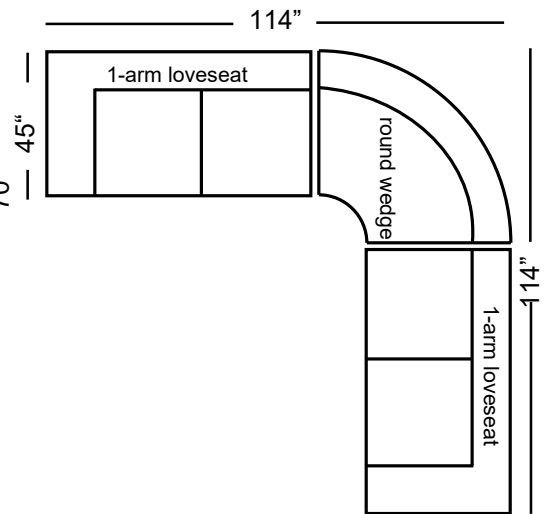

Breeze (includes Gel Seat and Back Inserts)	Dimensions	Upholstered Grade 7	Upgrades
One-Arm Grand Sofa	91x45x33	3,075	\$44 / Grade
One-Arm Sofa	79x45x33	2,795	40 / Grade
Armless Sofa	69x45x33	2,795	40 / Grade
One-Arm Loveseat	57x45x33	2,315	34 / Grade
Armless Loveseat	47x45x33	2,315	34 / Grade
One-Arm Chaise	40x70x33	2,315	34 / Grade
Bumper Chaise	45x84x33	2,795	40 / Grade
One-Arm King Chair	46x45x33	2,055	30 / Grade
Armless King Chair	36x45x33	2,055	30 / Grade
One-Arm Chair	34x45x33	1,865	26 / Grade
Armless Chair	24x45x33	1,865	26 / Grade
Corner Chair	45x45x33	2,055	30 / Grade
Corner Wedge	55x55x33	2,315	34 / Grade
Round Wedge	57x57x33	2,795	40 / Grade

Breeze Sectional

Breeze Sectional

harvest