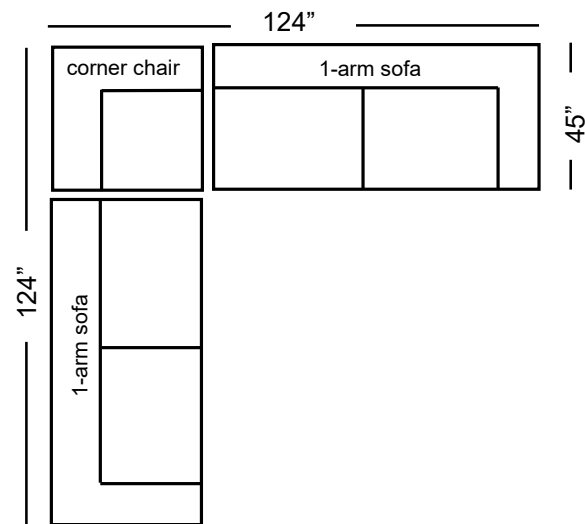

Breeze (includes Gel Seat and Back Inserts)	Dimensions	Upholstered Grade 7	Upgrades
One-Arm Grand Sofa	91x45x33	3,075	\$44 / Grade
One-Arm Sofa	79x45x33	2,795	40 / Grade
Armless Sofa	69x45x33	2,795	40 / Grade
One-Arm Loveseat	57x45x33	2,315	34 / Grade
Armless Loveseat	47x45x33	2,315	34 / Grade
One-Arm Chaise	40x70x33	2,315	34 / Grade
Bumper Chaise	45x84x33	2,795	40 / Grade
One-Arm King Chair	46x45x33	2,055	30 / Grade
Armless King Chair	36x45x33	2,055	30 / Grade
One-Arm Chair	34x45x33	1,865	26 / Grade
Armless Chair	24x45x33	1,865	26 / Grade
Corner Chair	45x45x33	2,055	30 / Grade
Corner Wedge	55x55x33	2,315	34 / Grade
Round Wedge	57x57x33	2,795	40 / Grade

Breeze Sectional

Breeze Sectional

harvest