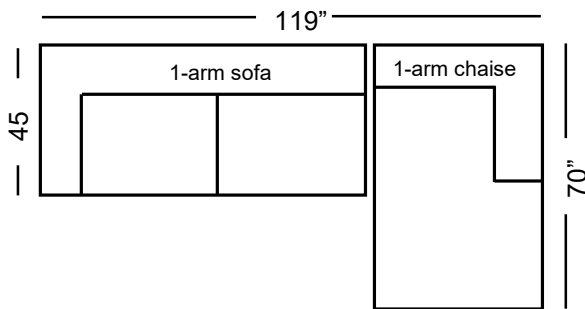

Breeze (includes Gel Seat and Back Inserts)	Dimensions	Upholstered Grade 7	Upgrades
One-Arm Grand Sofa	91x45x33	3,075	\$44 / Grade
One-Arm Sofa	79x45x33	2,795	40 / Grade
Armless Sofa	69x45x33	2,795	40 / Grade
One-Arm Loveseat	57x45x33	2,315	34 / Grade
Armless Loveseat	47x45x33	2,315	34 / Grade
One-Arm Chaise	40x70x33	2,315	34 / Grade
Bumper Chaise	45x84x33	2,795	40 / Grade
One-Arm King Chair	46x45x33	2,055	30 / Grade
Armless King Chair	36x45x33	2,055	30 / Grade
One-Arm Chair	34x45x33	1,865	26 / Grade
Armless Chair	24x45x33	1,865	26 / Grade
Corner Chair	45x45x33	2,055	30 / Grade
Corner Wedge	55x55x33	2,315	34 / Grade
Round Wedge	57x57x33	2,795	40 / Grade

Breeze Sectional

Breeze Sectional

harvest