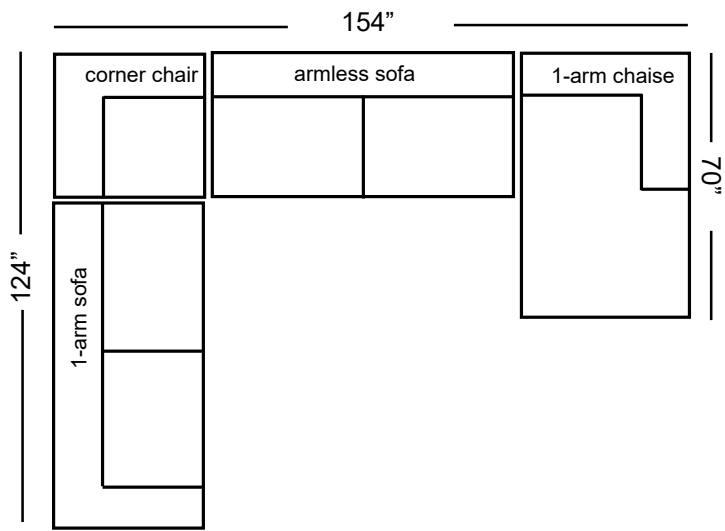

Breeze (includes Gel Seat and Back Inserts)	Dimensions	Upholstered Grade 7	Upgrades
One-Arm Grand Sofa	91x45x33	3,075	\$44 / Grade
One-Arm Sofa	79x45x33	2,795	40 / Grade
Armless Sofa	69x45x33	2,795	40 / Grade
One-Arm Loveseat	57x45x33	2,315	34 / Grade
Armless Loveseat	47x45x33	2,315	34 / Grade
One-Arm Chaise	40x70x33	2,315	34 / Grade
Bumper Chaise	45x84x33	2,795	40 / Grade
One-Arm King Chair	46x45x33	2,055	30 / Grade
Armless King Chair	36x45x33	2,055	30 / Grade
One-Arm Chair	34x45x33	1,865	26 / Grade
Armless Chair	24x45x33	1,865	26 / Grade
Corner Chair	45x45x33	2,055	30 / Grade
Corner Wedge	55x55x33	2,315	34 / Grade
Round Wedge	57x57x33	2,795	40 / Grade

Breeze Sectional

Breeze Sectional

harvest