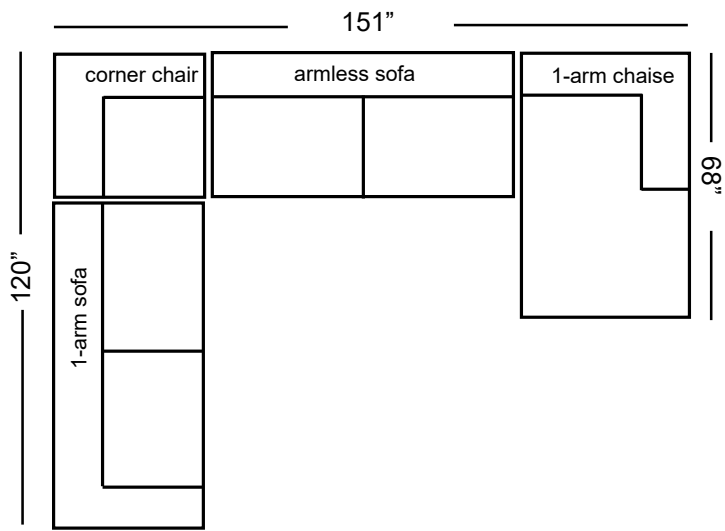

Beckham	Dimensions	Uph. G7	Upgrades	Feather Firm/Loft	Gel Seat	Gel Back	Down Back
One-Arm Sofa	78x42x31	1,935	40 / Grade	240	370	370	370
Armless Sofa	69x42x31	1,935	40 / Grade	240	370	370	370
One-Arm Loveseat	55x42x31	1,665	34 / Grade	210	280	280	280
Armless Loveseat	46x42x31	1,665	34 / Grade	210	280	280	280
One-Arm Chaise	40x68x31	1,665	34 / Grade	210	280	280	280
Bumper Chaise	42x84x31	1,935	40 / Grade	240	370	370	370
One-Arm King Chair	44x42x31	1,525	30 / Grade	140	230	230	230
Armless King Chair	35x42x31	1,525	30 / Grade	140	230	230	230
One-Arm Chair	32x42x31	1,385	26 / Grade	120	200	200	200
Armless Chair	23x42x31	1,385	26 / Grade	120	200	200	200
Corner Chair	42x42x31	1,525	30 / Grade	140	230	230	230
Corner Wedge	52x52x31	1,665	34 / Grade	210	280	280	280
Round Wedge	54x54x31	1,935	40 / Grade	240	370	370	370

Beckham Sectional

Beckham Sectional

harvest