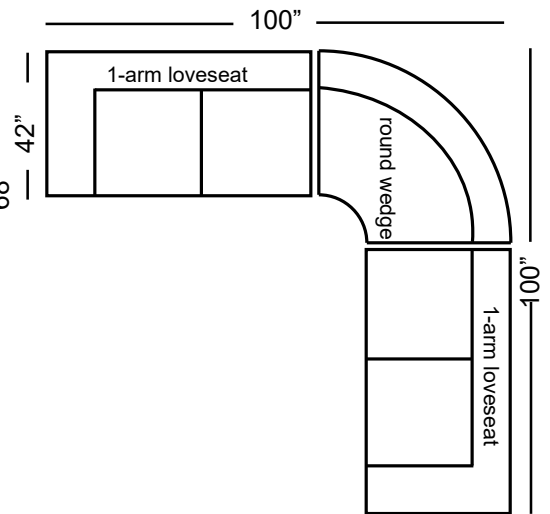

Beckham	Dimensions	Uph. G7	Upgrades	Feather Firm/Loft	Gel Seat	Gel Back	Down Back
One-Arm Sofa	78x42x31	1,935	40 / Grade	240	370	370	370
Armless Sofa	69x42x31	1,935	40 / Grade	240	370	370	370
One-Arm Loveseat	55x42x31	1,665	34 / Grade	210	280	280	280
Armless Loveseat	46x42x31	1,665	34 / Grade	210	280	280	280
One-Arm Chaise	40x68x31	1,665	34 / Grade	210	280	280	280
Bumper Chaise	42x84x31	1,935	40 / Grade	240	370	370	370
One-Arm King Chair	44x42x31	1,525	30 / Grade	140	230	230	230
Armless King Chair	35x42x31	1,525	30 / Grade	140	230	230	230
One-Arm Chair	32x42x31	1,385	26 / Grade	120	200	200	200
Armless Chair	23x42x31	1,385	26 / Grade	120	200	200	200
Corner Chair	42x42x31	1,525	30 / Grade	140	230	230	230
Corner Wedge	52x52x31	1,665	34 / Grade	210	280	280	280
Round Wedge	54x54x31	1,935	40 / Grade	240	370	370	370

Beckham Sectional

Beckham Sectional

harvest