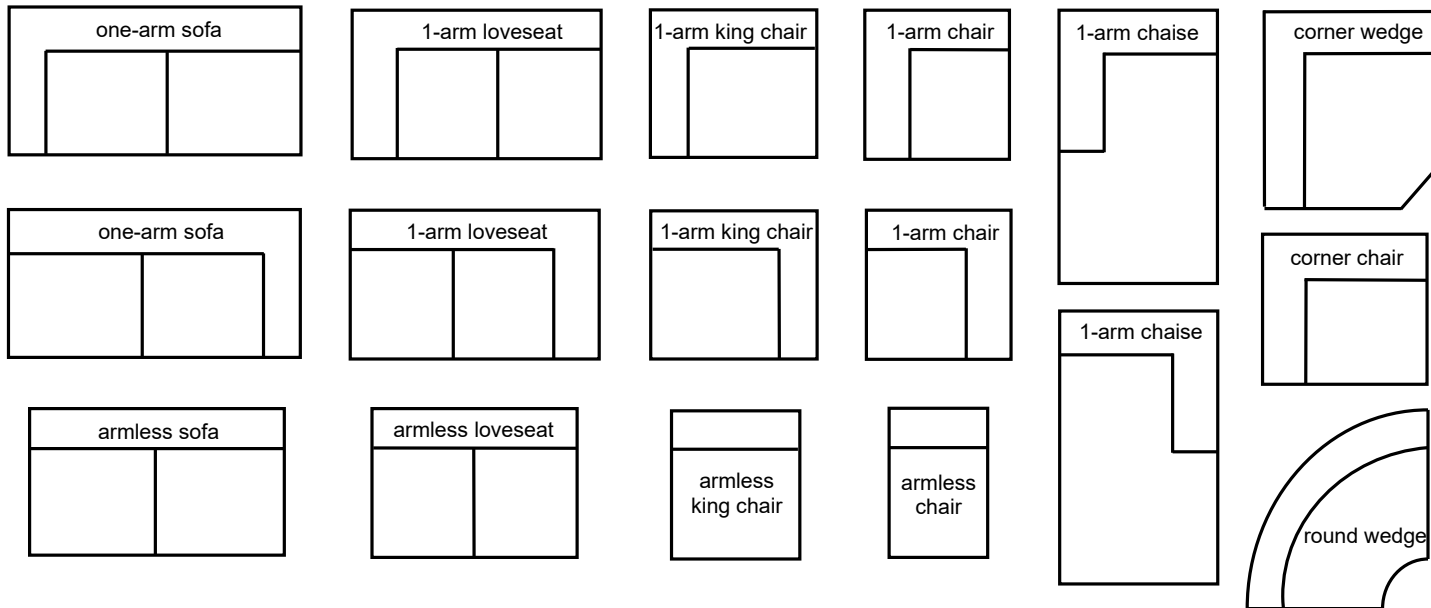

Beckham	Dimensions	Uph. G7	Upgrades	Feather Firm/Loft	Gel Seat	Gel Back	Down Back
One-Arm Sofa	78x42x31	1,935	40 / Grade	240	370	370	370
Armless Sofa	69x42x31	1,935	40 / Grade	240	370	370	370
One-Arm Loveseat	55x42x31	1,665	34 / Grade	210	280	280	280
Armless Loveseat	46x42x31	1,665	34 / Grade	210	280	280	280
One-Arm Chaise	40x68x31	1,665	34 / Grade	210	280	280	280
Bumper Chaise	42x84x31	1,935	40 / Grade	240	370	370	370
One-Arm King Chair	44x42x31	1,525	30 / Grade	140	230	230	230
Armless King Chair	35x42x31	1,525	30 / Grade	140	230	230	230
One-Arm Chair	32x42x31	1,385	26 / Grade	120	200	200	200
Armless Chair	23x42x31	1,385	26 / Grade	120	200	200	200
Corner Chair	42x42x31	1,525	30 / Grade	140	230	230	230
Corner Wedge	52x52x31	1,665	34 / Grade	210	280	280	280
Round Wedge	54x54x31	1,935	40 / Grade	240	370	370	370

Beckham Sectional

Beckham Sectional

harvest