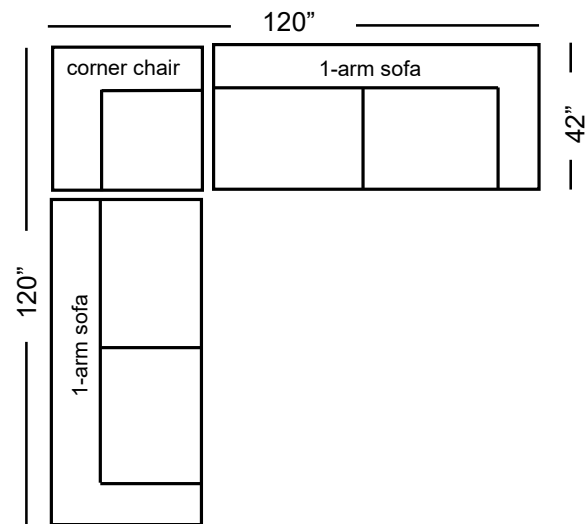

Beckham	Dimensions	Uph. G7	Upgrades	Feather Firm/Loft	Gel Seat	Gel Back	Down Back
One-Arm Sofa	78x42x31	1,935	40 / Grade	240	370	370	370
Armless Sofa	69x42x31	1,935	40 / Grade	240	370	370	370
One-Arm Loveseat	55x42x31	1,665	34 / Grade	210	280	280	280
Armless Loveseat	46x42x31	1,665	34 / Grade	210	280	280	280
One-Arm Chaise	40x68x31	1,665	34 / Grade	210	280	280	280
Bumper Chaise	42x84x31	1,935	40 / Grade	240	370	370	370
One-Arm King Chair	44x42x31	1,525	30 / Grade	140	230	230	230
Armless King Chair	35x42x31	1,525	30 / Grade	140	230	230	230
One-Arm Chair	32x42x31	1,385	26 / Grade	120	200	200	200
Armless Chair	23x42x31	1,385	26 / Grade	120	200	200	200
Corner Chair	42x42x31	1,525	30 / Grade	140	230	230	230
Corner Wedge	52x52x31	1,665	34 / Grade	210	280	280	280
Round Wedge	54x54x31	1,935	40 / Grade	240	370	370	370

Beckham Sectional

Beckham Sectional

harvest