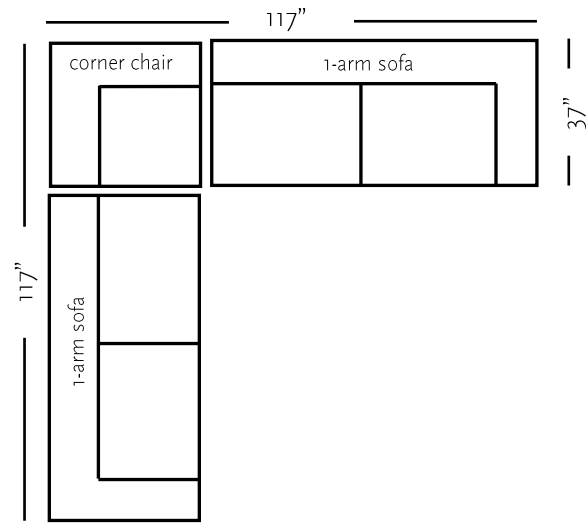

Basic	Dimensions	W/ Slip G7	Uph. G7	Upgrades	Feather Firm/Loft	Gel Seat	Gel Back	Down Back
One-Arm Sofa	80x37x30	1,595	1,485	40 / Grade	220	330	330	330
Armless Sofa	69x37x30	1,595	1,485	40 / Grade	220	330	330	330
One-Arm Loveseat	57x37x30	1,345	1,255	34 / Grade	190	250	250	250
Armless Loveseat	46x37x30	1,345	1,255	34 / Grade	190	250	250	250
One-Arm Chaise	44x62x30	1,345	1,255	34 / Grade	190	250	250	250
One-Arm King Chair	46x37x30	1,225	1,145	30 / Grade	130	210	210	210
Armless King Chair	35x37x30	1,225	1,145	30 / Grade	130	210	210	210
One-Arm Chair	34x37x30	1,105	1,035	26 / Grade	110	180	180	180
Armless Chair	23x37x30	1,105	1,035	26 / Grade	110	180	180	180
Corner Chair	37x37x30	1,225	1,145	30 / Grade	130	210	210	210
Corner Wedge	47x47x30	1,345	1,255	34 / Grade	190	250	250	250
Round Wedge	49x49x30	1,595	1,485	40 / Grade	220	330	330	330

# Basic Sectional

harvest

shopharvest.com

# Basic Sectional harvest