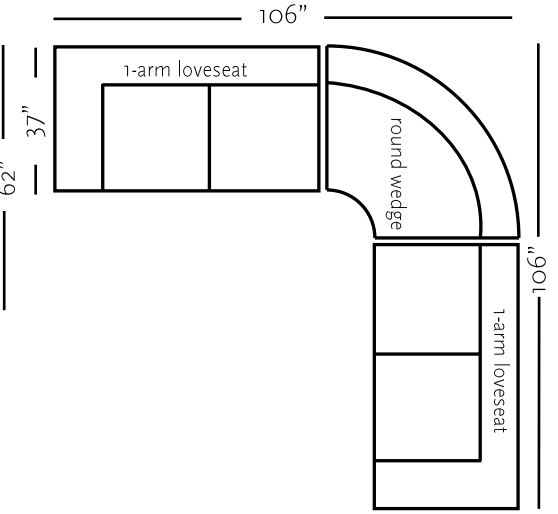

Basic	Dimensions	W/ Slip G7	Uph. G7	Upgrades	Feather Firm/Loft	Gel Seat	Gel Back	Down Back
One-Arm Sofa	80x37x30	1,595	1,485	40 / Grade	220	330	330	330
Armless Sofa	69x37x30	1,595	1,485	40 / Grade	220	330	330	330
One-Arm Loveseat	57x37x30	1,345	1,255	34 / Grade	190	250	250	250
Armless Loveseat	46x37x30	1,345	1,255	34 / Grade	190	250	250	250
One-Arm Chaise	44x62x30	1,345	1,255	34 / Grade	190	250	250	250
One-Arm King Chair	46x37x30	1,225	1,145	30 / Grade	130	210	210	210
Armless King Chair	35x37x30	1,225	1,145	30 / Grade	130	210	210	210
One-Arm Chair	34x37x30	1,105	1,035	26 / Grade	110	180	180	180
Armless Chair	23x37x30	1,105	1,035	26 / Grade	110	180	180	180
Corner Chair	37x37x30	1,225	1,145	30 / Grade	130	210	210	210
Corner Wedge	47x47x30	1,345	1,255	34 / Grade	190	250	250	250
Round Wedge	49x49x30	1,595	1,485	40 / Grade	220	330	330	330

# Basic Sectional

harvest

shopharvest.com

# Basic Sectional harvest