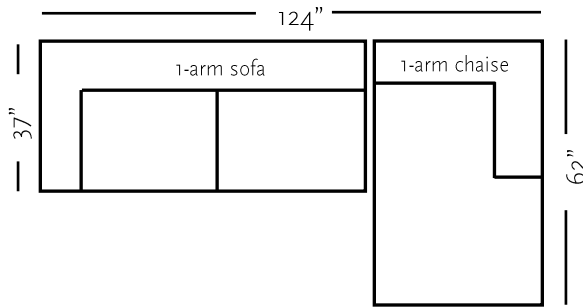

Basic	Dimensions	W/ Slip G7	Uph. G7	Upgrades	Feather Firm/Loft	Gel Seat	Gel Back	Down Back
One-Arm Sofa	80x37x30	1,595	1,485	40 / Grade	220	330	330	330
Armless Sofa	69x37x30	1,595	1,485	40 / Grade	220	330	330	330
One-Arm Loveseat	57x37x30	1,345	1,255	34 / Grade	190	250	250	250
Armless Loveseat	46x37x30	1,345	1,255	34 / Grade	190	250	250	250
One-Arm Chaise	44x62x30	1,345	1,255	34 / Grade	190	250	250	250
One-Arm King Chair	46x37x30	1,225	1,145	30 / Grade	130	210	210	210
Armless King Chair	35x37x30	1,225	1,145	30 / Grade	130	210	210	210
One-Arm Chair	34x37x30	1,105	1,035	26 / Grade	110	180	180	180
Armless Chair	23x37x30	1,105	1,035	26 / Grade	110	180	180	180
Corner Chair	37x37x30	1,225	1,145	30 / Grade	130	210	210	210
Corner Wedge	47x47x30	1,345	1,255	34 / Grade	190	250	250	250
Round Wedge	49x49x30	1,595	1,485	40 / Grade	220	330	330	330

# Basic Sectional

harvest

shopharvest.com

# Basic Sectional harvest