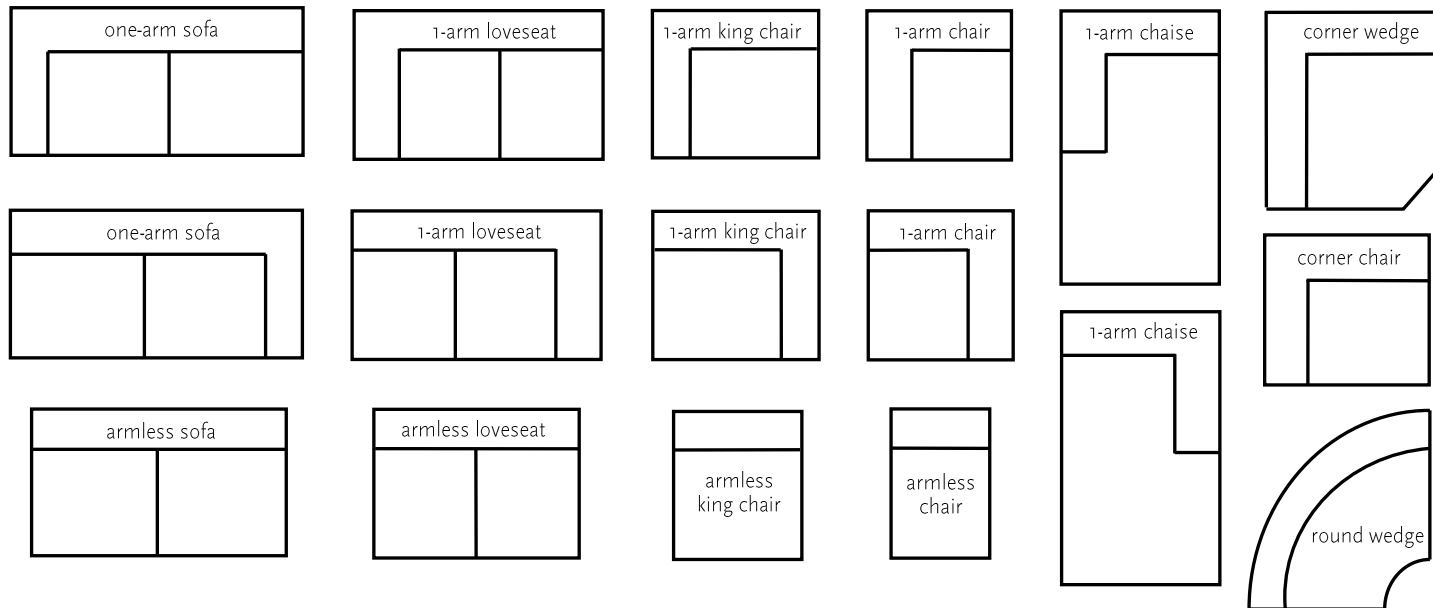

Basic	Dimensions	W/ Slip G7	Uph. G7	Upgrades	Feather Firm/Loft	Gel Seat	Gel Back	Down Back
One-Arm Sofa	80x37x30	1,595	1,485	40 / Grade	220	330	330	330
Armless Sofa	69x37x30	1,595	1,485	40 / Grade	220	330	330	330
One-Arm Loveseat	57x37x30	1,345	1,255	34 / Grade	190	250	250	250
Armless Loveseat	46x37x30	1,345	1,255	34 / Grade	190	250	250	250
One-Arm Chaise	44x62x30	1,345	1,255	34 / Grade	190	250	250	250
One-Arm King Chair	46x37x30	1,225	1,145	30 / Grade	130	210	210	210
Armless King Chair	35x37x30	1,225	1,145	30 / Grade	130	210	210	210
One-Arm Chair	34x37x30	1,105	1,035	26 / Grade	110	180	180	180
Armless Chair	23x37x30	1,105	1,035	26 / Grade	110	180	180	180
Corner Chair	37x37x30	1,225	1,145	30 / Grade	130	210	210	210
Corner Wedge	47x47x30	1,345	1,255	34 / Grade	190	250	250	250
Round Wedge	49x49x30	1,595	1,485	40 / Grade	220	330	330	330

# Basic Sectional

harvest

shopharvest.com

# Basic Sectional harvest