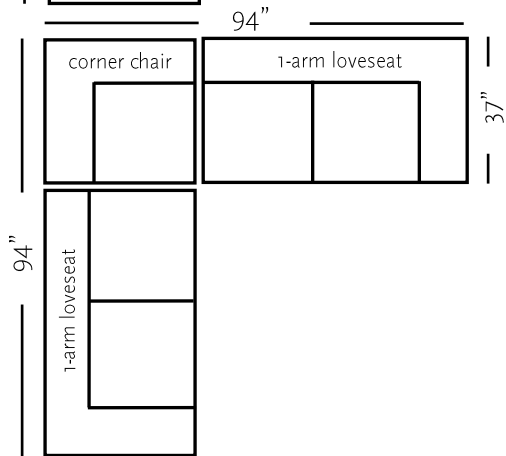

Basic	Dimensions	W/ Slip G7	Uph. G7	Upgrades	Feather Firm/Loft	Gel Seat	Gel Back	Down Back
One-Arm Sofa	80x37x30	1,595	1,485	40 / Grade	220	330	330	330
Armless Sofa	69x37x30	1,595	1,485	40 / Grade	220	330	330	330
One-Arm Loveseat	57x37x30	1,345	1,255	34 / Grade	190	250	250	250
Armless Loveseat	46x37x30	1,345	1,255	34 / Grade	190	250	250	250
One-Arm Chaise	44x62x30	1,345	1,255	34 / Grade	190	250	250	250
One-Arm King Chair	46x37x30	1,225	1,145	30 / Grade	130	210	210	210
Armless King Chair	35x37x30	1,225	1,145	30 / Grade	130	210	210	210
One-Arm Chair	34x37x30	1,105	1,035	26 / Grade	110	180	180	180
Armless Chair	23x37x30	1,105	1,035	26 / Grade	110	180	180	180
Corner Chair	37x37x30	1,225	1,145	30 / Grade	130	210	210	210
Corner Wedge	47x47x30	1,345	1,255	34 / Grade	190	250	250	250
Round Wedge	49x49x30	1,595	1,485	40 / Grade	220	330	330	330

# Basic Sectional

harvest

shopharvest.com

# Basic Sectional harvest