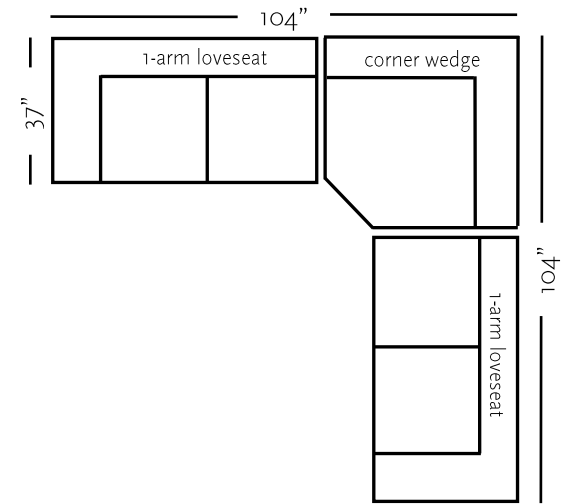

Basic	Dimensions	W/ Slip G7	Uph. G7	Upgrades	Feather Firm/Loft	Gel Seat	Gel Back	Down Back
One-Arm Sofa	80x37x30	1,595	1,485	40 / Grade	220	330	330	330
Armless Sofa	69x37x30	1,595	1,485	40 / Grade	220	330	330	330
One-Arm Loveseat	57x37x30	1,345	1,255	34 / Grade	190	250	250	250
Armless Loveseat	46x37x30	1,345	1,255	34 / Grade	190	250	250	250
One-Arm Chaise	44x62x30	1,345	1,255	34 / Grade	190	250	250	250
One-Arm King Chair	46x37x30	1,225	1,145	30 / Grade	130	210	210	210
Armless King Chair	35x37x30	1,225	1,145	30 / Grade	130	210	210	210
One-Arm Chair	34x37x30	1,105	1,035	26 / Grade	110	180	180	180
Armless Chair	23x37x30	1,105	1,035	26 / Grade	110	180	180	180
Corner Chair	37x37x30	1,225	1,145	30 / Grade	130	210	210	210
Corner Wedge	47x47x30	1,345	1,255	34 / Grade	190	250	250	250
Round Wedge	49x49x30	1,595	1,485	40 / Grade	220	330	330	330

# Basic Sectional

harvest

shopharvest.com

# Basic Sectional harvest