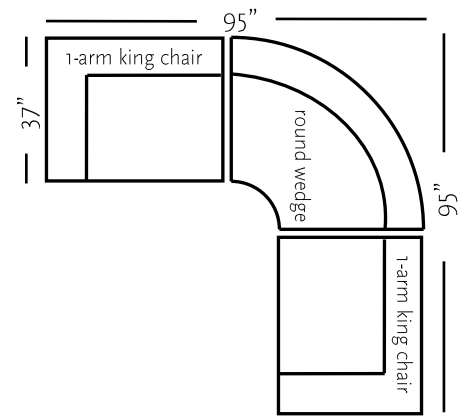

Basic	Dimensions	W/ Slip G7	Uph. G7	Upgrades	Feather Firm/Loft	Gel Seat	Gel Back	Down Back
One-Arm Sofa	80x37x30	1,595	1,485	40 / Grade	220	330	330	330
Armless Sofa	69x37x30	1,595	1,485	40 / Grade	220	330	330	330
One-Arm Loveseat	57x37x30	1,345	1,255	34 / Grade	190	250	250	250
Armless Loveseat	46x37x30	1,345	1,255	34 / Grade	190	250	250	250
One-Arm Chaise	44x62x30	1,345	1,255	34 / Grade	190	250	250	250
One-Arm King Chair	46x37x30	1,225	1,145	30 / Grade	130	210	210	210
Armless King Chair	35x37x30	1,225	1,145	30 / Grade	130	210	210	210
One-Arm Chair	34x37x30	1,105	1,035	26 / Grade	110	180	180	180
Armless Chair	23x37x30	1,105	1,035	26 / Grade	110	180	180	180
Corner Chair	37x37x30	1,225	1,145	30 / Grade	130	210	210	210
Corner Wedge	47x47x30	1,345	1,255	34 / Grade	190	250	250	250
Round Wedge	49x49x30	1,595	1,485	40 / Grade	220	330	330	330

# Basic Sectional

harvest

shopharvest.com

# Basic Sectional harvest