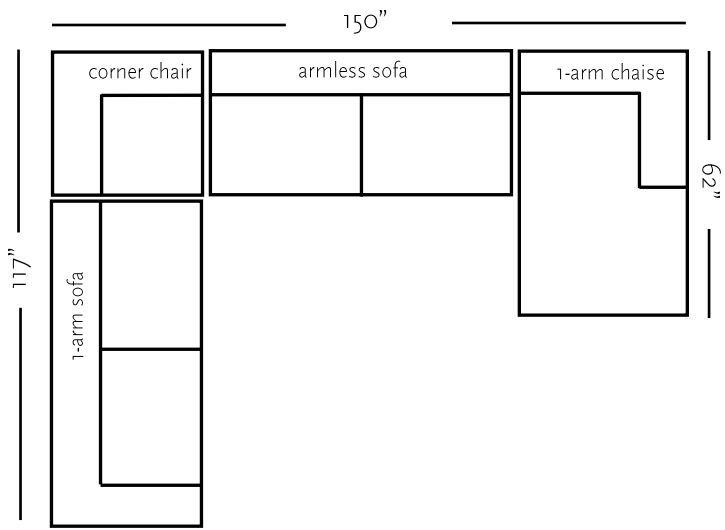

Basic	Dimensions	W/ Slip G7	Uph. G7	Upgrades	Feather Firm/Loft	Gel Seat	Gel Back	Down Back
One-Arm Sofa	80x37x30	1,595	1,485	40 / Grade	220	330	330	330
Armless Sofa	69x37x30	1,595	1,485	40 / Grade	220	330	330	330
One-Arm Loveseat	57x37x30	1,345	1,255	34 / Grade	190	250	250	250
Armless Loveseat	46x37x30	1,345	1,255	34 / Grade	190	250	250	250
One-Arm Chaise	44x62x30	1,345	1,255	34 / Grade	190	250	250	250
One-Arm King Chair	46x37x30	1,225	1,145	30 / Grade	130	210	210	210
Armless King Chair	35x37x30	1,225	1,145	30 / Grade	130	210	210	210
One-Arm Chair	34x37x30	1,105	1,035	26 / Grade	110	180	180	180
Armless Chair	23x37x30	1,105	1,035	26 / Grade	110	180	180	180
Corner Chair	37x37x30	1,225	1,145	30 / Grade	130	210	210	210
Corner Wedge	47x47x30	1,345	1,255	34 / Grade	190	250	250	250
Round Wedge	49x49x30	1,595	1,485	40 / Grade	220	330	330	330

# Basic Sectional

harvest

shopharvest.com

# Basic Sectional harvest