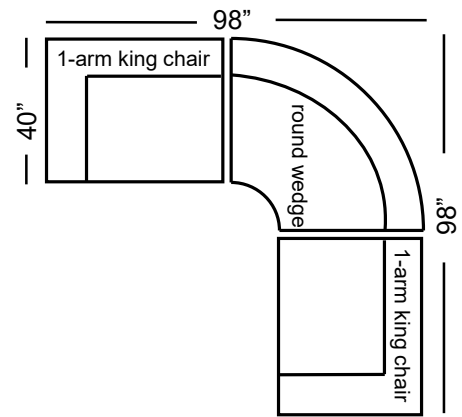

Arcadia (2500)	Dimensions	W/ Slip G7	Uph. G7	Upgrades	Feather Firm/Loft	Gel Seat	Gel Back	Down Back
One-Arm Sofa	80x40x31	1,935	1,825	40 / Grade	240	370	370	370
Armless Sofa	69x40x31	1,935	1,825	40 / Grade	240	370	370	370
One-Arm Loveseat	57x40x31	1,665	1,575	34 / Grade	210	280	280	280
Armless Loveseat	46x40x31	1,665	1,575	34 / Grade	210	280	280	280
One-Arm Chaise	44x65x31	1,665	1,575	34 / Grade	210	280	280	280
Bumper Chaise	40x84x31	1,935	1,825	40 / Grade	240	370	370	370
One-Arm King Chair	46x40x31	1,525	1,445	30 / Grade	140	230	230	230
Armless King Chair	35x40x31	1,525	1,445	30 / Grade	140	230	230	230
One-Arm Chair	34x40x31	1,385	1,315	26 / Grade	120	200	200	200
Armless Chair	23x40x31	1,385	1,315	26 / Grade	120	200	200	200
Corner Chair	40x40x31	1,525	1,445	30 / Grade	140	230	230	230
Corner Wedge	50x50x31	1,665	1,575	34 / Grade	210	280	280	280
Round Wedge	52x52x31	1,935	1,825	40 / Grade	240	370	370	370

Arcadia Sectional

Arcadia

Sectional

harvest