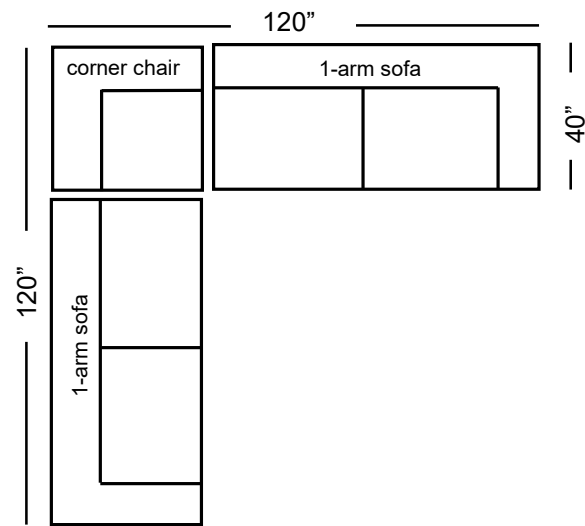

Arcadia (2500)	Dimensions	W/ Slip G7	Uph. G7	Upgrades	Feather Firm/Loft	Gel Seat	Gel Back	Down Back
One-Arm Sofa	80x40x31	1,935	1,825	40 / Grade	240	370	370	370
Armless Sofa	69x40x31	1,935	1,825	40 / Grade	240	370	370	370
One-Arm Loveseat	57x40x31	1,665	1,575	34 / Grade	210	280	280	280
Armless Loveseat	46x40x31	1,665	1,575	34 / Grade	210	280	280	280
One-Arm Chaise	44x65x31	1,665	1,575	34 / Grade	210	280	280	280
Bumper Chaise	40x84x31	1,935	1,825	40 / Grade	240	370	370	370
One-Arm King Chair	46x40x31	1,525	1,445	30 / Grade	140	230	230	230
Armless King Chair	35x40x31	1,525	1,445	30 / Grade	140	230	230	230
One-Arm Chair	34x40x31	1,385	1,315	26 / Grade	120	200	200	200
Armless Chair	23x40x31	1,385	1,315	26 / Grade	120	200	200	200
Corner Chair	40x40x31	1,525	1,445	30 / Grade	140	230	230	230
Corner Wedge	50x50x31	1,665	1,575	34 / Grade	210	280	280	280
Round Wedge	52x52x31	1,935	1,825	40 / Grade	240	370	370	370

Arcadia Sectional

Arcadia

Sectional

harvest