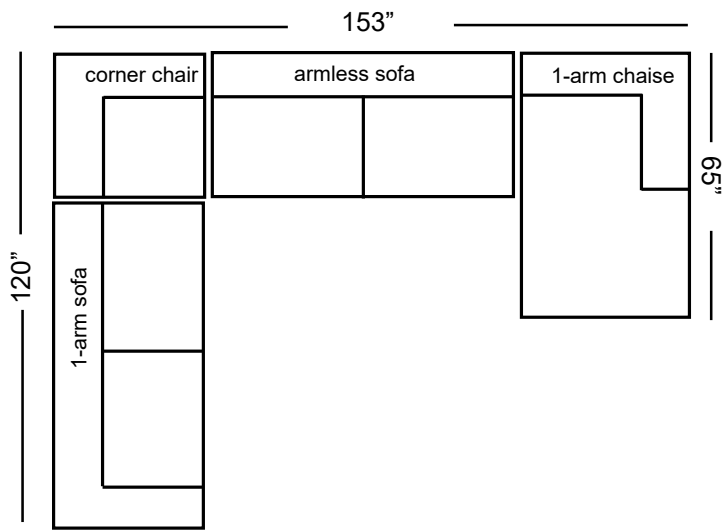

Arcadia (2500)	Dimensions	W/ Slip G7	Uph. G7	Upgrades	Feather Firm/Loft	Gel Seat	Gel Back	Down Back
One-Arm Sofa	80x40x31	1,935	1,825	40 / Grade	240	370	370	370
Armless Sofa	69x40x31	1,935	1,825	40 / Grade	240	370	370	370
One-Arm Loveseat	57x40x31	1,665	1,575	34 / Grade	210	280	280	280
Armless Loveseat	46x40x31	1,665	1,575	34 / Grade	210	280	280	280
One-Arm Chaise	44x65x31	1,665	1,575	34 / Grade	210	280	280	280
Bumper Chaise	40x84x31	1,935	1,825	40 / Grade	240	370	370	370
One-Arm King Chair	46x40x31	1,525	1,445	30 / Grade	140	230	230	230
Armless King Chair	35x40x31	1,525	1,445	30 / Grade	140	230	230	230
One-Arm Chair	34x40x31	1,385	1,315	26 / Grade	120	200	200	200
Armless Chair	23x40x31	1,385	1,315	26 / Grade	120	200	200	200
Corner Chair	40x40x31	1,525	1,445	30 / Grade	140	230	230	230
Corner Wedge	50x50x31	1,665	1,575	34 / Grade	210	280	280	280
Round Wedge	52x52x31	1,935	1,825	40 / Grade	240	370	370	370

Arcadia Sectional

Arcadia

Sectional

harvest