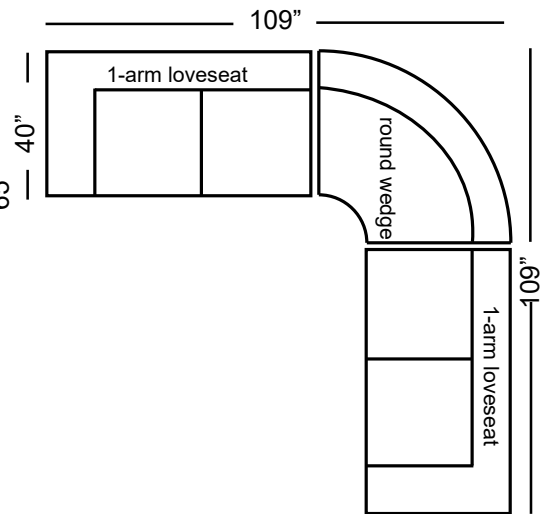

Arcadia (2500)	Dimensions	W/ Slip G7	Uph. G7	Upgrades	Feather Firm/Loft	Gel Seat	Gel Back	Down Back
One-Arm Sofa	80x40x31	1,935	1,825	40 / Grade	240	370	370	370
Armless Sofa	69x40x31	1,935	1,825	40 / Grade	240	370	370	370
One-Arm Loveseat	57x40x31	1,665	1,575	34 / Grade	210	280	280	280
Armless Loveseat	46x40x31	1,665	1,575	34 / Grade	210	280	280	280
One-Arm Chaise	44x65x31	1,665	1,575	34 / Grade	210	280	280	280
Bumper Chaise	40x84x31	1,935	1,825	40 / Grade	240	370	370	370
One-Arm King Chair	46x40x31	1,525	1,445	30 / Grade	140	230	230	230
Armless King Chair	35x40x31	1,525	1,445	30 / Grade	140	230	230	230
One-Arm Chair	34x40x31	1,385	1,315	26 / Grade	120	200	200	200
Armless Chair	23x40x31	1,385	1,315	26 / Grade	120	200	200	200
Corner Chair	40x40x31	1,525	1,445	30 / Grade	140	230	230	230
Corner Wedge	50x50x31	1,665	1,575	34 / Grade	210	280	280	280
Round Wedge	52x52x31	1,935	1,825	40 / Grade	240	370	370	370

Arcadia Sectional

Arcadia

Sectional

harvest