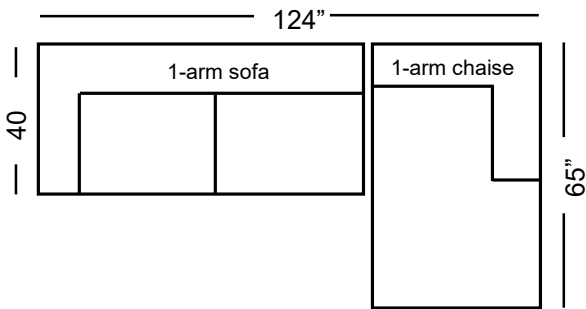

Arcadia (2500)	Dimensions	W/ Slip G7	Uph. G7	Upgrades	Feather Firm/Loft	Gel Seat	Gel Back	Down Back
One-Arm Sofa	80x40x31	1,935	1,825	40 / Grade	240	370	370	370
Armless Sofa	69x40x31	1,935	1,825	40 / Grade	240	370	370	370
One-Arm Loveseat	57x40x31	1,665	1,575	34 / Grade	210	280	280	280
Armless Loveseat	46x40x31	1,665	1,575	34 / Grade	210	280	280	280
One-Arm Chaise	44x65x31	1,665	1,575	34 / Grade	210	280	280	280
Bumper Chaise	40x84x31	1,935	1,825	40 / Grade	240	370	370	370
One-Arm King Chair	46x40x31	1,525	1,445	30 / Grade	140	230	230	230
Armless King Chair	35x40x31	1,525	1,445	30 / Grade	140	230	230	230
One-Arm Chair	34x40x31	1,385	1,315	26 / Grade	120	200	200	200
Armless Chair	23x40x31	1,385	1,315	26 / Grade	120	200	200	200
Corner Chair	40x40x31	1,525	1,445	30 / Grade	140	230	230	230
Corner Wedge	50x50x31	1,665	1,575	34 / Grade	210	280	280	280
Round Wedge	52x52x31	1,935	1,825	40 / Grade	240	370	370	370

Arcadia Sectional

Arcadia

Sectional

harvest