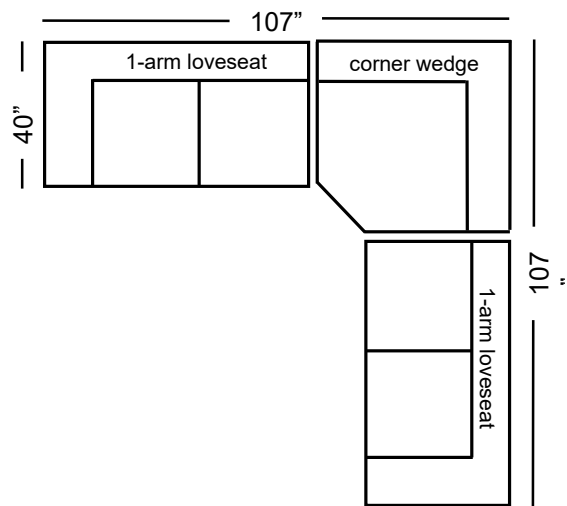

Arcadia (2500)	Dimensions	W/ Slip G7	Uph. G7	Upgrades	Feather Firm/Loft	Gel Seat	Gel Back	Down Back
One-Arm Sofa	80x40x31	1,935	1,825	40 / Grade	240	370	370	370
Armless Sofa	69x40x31	1,935	1,825	40 / Grade	240	370	370	370
One-Arm Loveseat	57x40x31	1,665	1,575	34 / Grade	210	280	280	280
Armless Loveseat	46x40x31	1,665	1,575	34 / Grade	210	280	280	280
One-Arm Chaise	44x65x31	1,665	1,575	34 / Grade	210	280	280	280
Bumper Chaise	40x84x31	1,935	1,825	40 / Grade	240	370	370	370
One-Arm King Chair	46x40x31	1,525	1,445	30 / Grade	140	230	230	230
Armless King Chair	35x40x31	1,525	1,445	30 / Grade	140	230	230	230
One-Arm Chair	34x40x31	1,385	1,315	26 / Grade	120	200	200	200
Armless Chair	23x40x31	1,385	1,315	26 / Grade	120	200	200	200
Corner Chair	40x40x31	1,525	1,445	30 / Grade	140	230	230	230
Corner Wedge	50x50x31	1,665	1,575	34 / Grade	210	280	280	280
Round Wedge	52x52x31	1,935	1,825	40 / Grade	240	370	370	370

Arcadia Sectional

Arcadia

Sectional

harvest