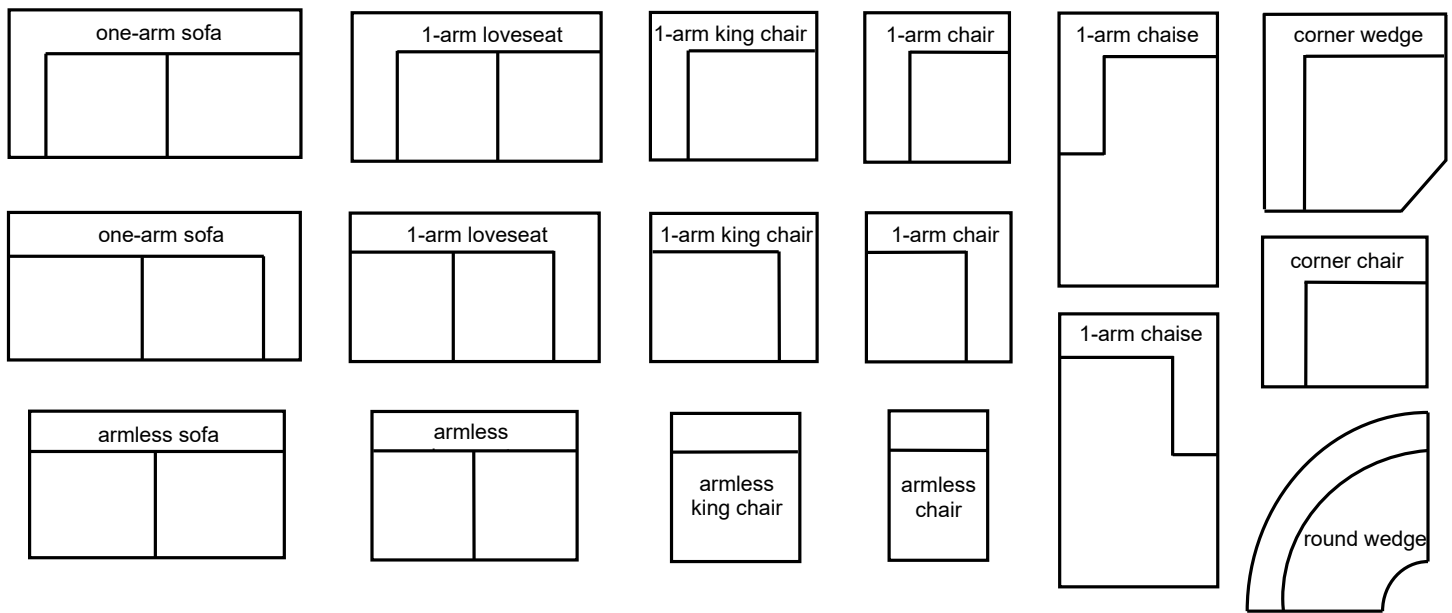

Arcadia (2500)	Dimensions	W/ Slip G7	Uph. G7	Upgrades	Feather Firm/Loft	Gel Seat	Gel Back	Down Back
One-Arm Sofa	80x40x31	1,935	1,825	40 / Grade	240	370	370	370
Armless Sofa	69x40x31	1,935	1,825	40 / Grade	240	370	370	370
One-Arm Loveseat	57x40x31	1,665	1,575	34 / Grade	210	280	280	280
Armless Loveseat	46x40x31	1,665	1,575	34 / Grade	210	280	280	280
One-Arm Chaise	44x65x31	1,665	1,575	34 / Grade	210	280	280	280
Bumper Chaise	40x84x31	1,935	1,825	40 / Grade	240	370	370	370
One-Arm King Chair	46x40x31	1,525	1,445	30 / Grade	140	230	230	230
Armless King Chair	35x40x31	1,525	1,445	30 / Grade	140	230	230	230
One-Arm Chair	34x40x31	1,385	1,315	26 / Grade	120	200	200	200
Armless Chair	23x40x31	1,385	1,315	26 / Grade	120	200	200	200
Corner Chair	40x40x31	1,525	1,445	30 / Grade	140	230	230	230
Corner Wedge	50x50x31	1,665	1,575	34 / Grade	210	280	280	280
Round Wedge	52x52x31	1,935	1,825	40 / Grade	240	370	370	370

Arcadia Sectional

Arcadia

Sectional

harvest