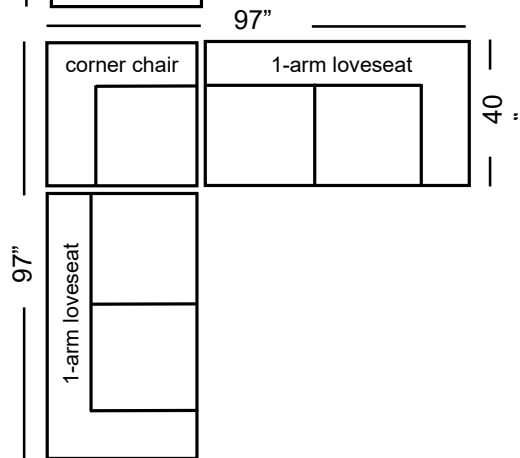

Arcadia (2500)	Dimensions	W/ Slip G7	Uph. G7	Upgrades	Feather Firm/Loft	Gel Seat	Gel Back	Down Back
One-Arm Sofa	80x40x31	1,935	1,825	40 / Grade	240	370	370	370
Armless Sofa	69x40x31	1,935	1,825	40 / Grade	240	370	370	370
One-Arm Loveseat	57x40x31	1,665	1,575	34 / Grade	210	280	280	280
Armless Loveseat	46x40x31	1,665	1,575	34 / Grade	210	280	280	280
One-Arm Chaise	44x65x31	1,665	1,575	34 / Grade	210	280	280	280
Bumper Chaise	40x84x31	1,935	1,825	40 / Grade	240	370	370	370
One-Arm King Chair	46x40x31	1,525	1,445	30 / Grade	140	230	230	230
Armless King Chair	35x40x31	1,525	1,445	30 / Grade	140	230	230	230
One-Arm Chair	34x40x31	1,385	1,315	26 / Grade	120	200	200	200
Armless Chair	23x40x31	1,385	1,315	26 / Grade	120	200	200	200
Corner Chair	40x40x31	1,525	1,445	30 / Grade	140	230	230	230
Corner Wedge	50x50x31	1,665	1,575	34 / Grade	210	280	280	280
Round Wedge	52x52x31	1,935	1,825	40 / Grade	240	370	370	370

Arcadia Sectional

Arcadia

Sectional

harvest