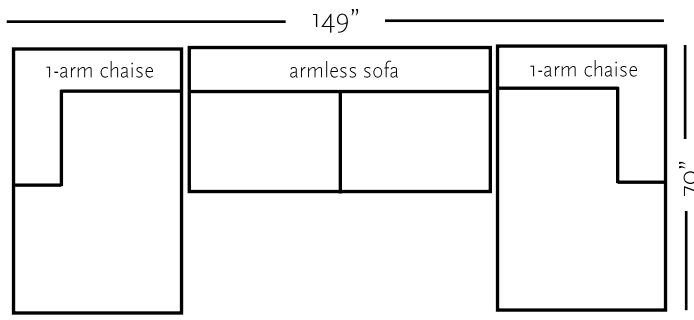

Amsterdam

Sectional

harvest