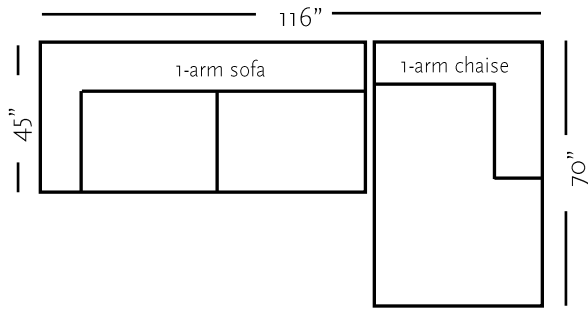

Amsterdam

Sectional

harvest