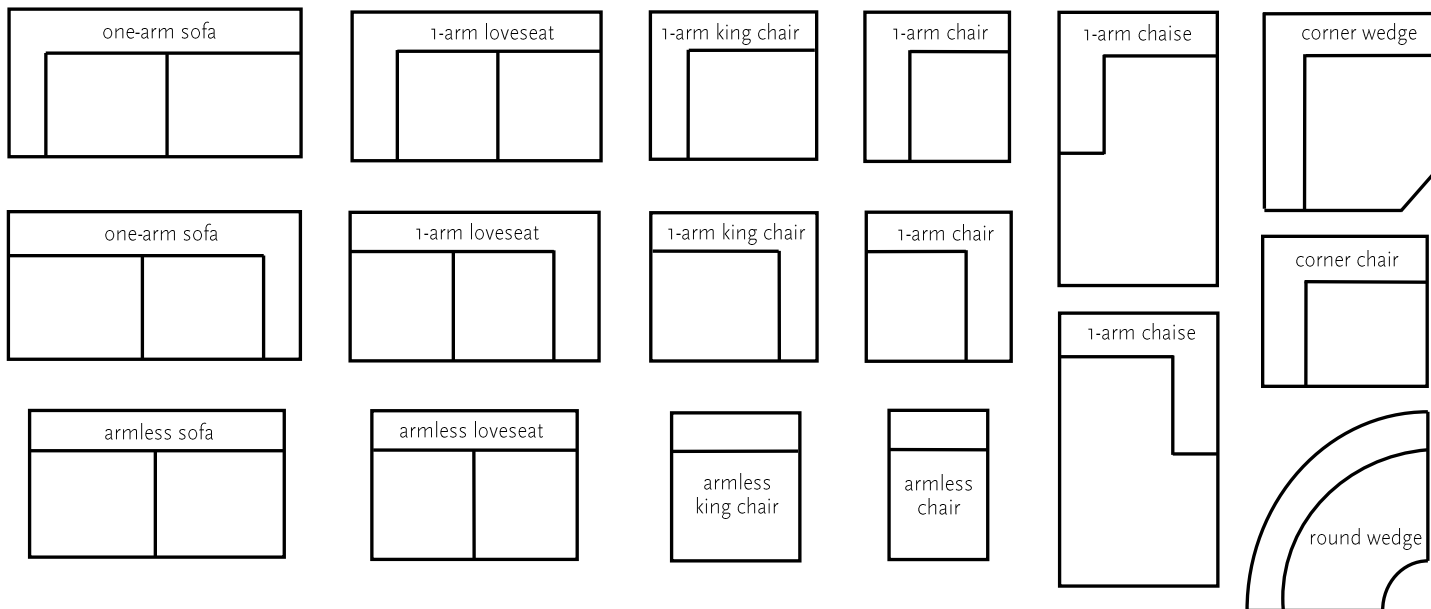

| Amsterdam | Dimensions | W/ Slip G7 | Uph. G7 | Upgrades | Feather Firm/Loft | Gel Seat | Gel Back | Down Back |
|--------------------|------------|------------|---------|------------|-------------------|----------|----------|-----------|
| One-Arm Sofa | 76x45x38 | 1,735 | 1,625 | 40 / Grade | 220 | 330 | 330 | 330 |
| Armless Sofa | 69x45x38 | 1,735 | 1,625 | 40 / Grade | 220 | 330 | 330 | 330 |
| One-Arm Loveseat | 53x45x38 | 1,465 | 1,375 | 34 / Grade | 190 | 250 | 250 | 250 |
| Armless Loveseat | 46x45x38 | 1,465 | 1,375 | 34 / Grade | 190 | 250 | 250 | 250 |
| One-Arm Chaise | 40x70x38 | 1,465 | 1,375 | 34 / Grade | 190 | 250 | 250 | 250 |
| One-Arm King Chair | 42x45x38 | 1,325 | 1,245 | 30 / Grade | 130 | 210 | 210 | 210 |
| Armless King Chair | 35x45x38 | 1,325 | 1,245 | 30 / Grade | 130 | 210 | 210 | 210 |
| One-Arm Chair | 30x45x38 | 1,195 | 1,125 | 26 / Grade | 110 | 180 | 180 | 180 |
| Armless Chair | 23x45x38 | 1,195 | 1,125 | 26 / Grade | 110 | 180 | 180 | 180 |
| Corner Chair | 45x45x38 | 1,325 | 1,245 | 30 / Grade | 130 | 210 | 210 | 210 |
| Corner Wedge | 55x55x38 | 1,465 | 1,375 | 34 / Grade | 190 | 250 | 250 | 250 |
| Round Wedge | 57x57x38 | 1,735 | 1,625 | 40 / Grade | 220 | 330 | 330 | 330 |