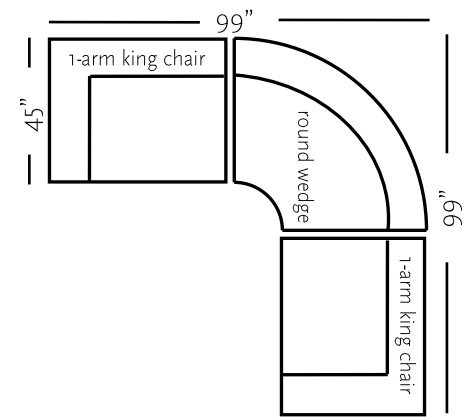

Amsterdam

Sectional

harvest