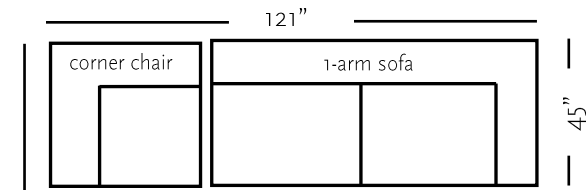

Amsterdam

Sectional

harvest