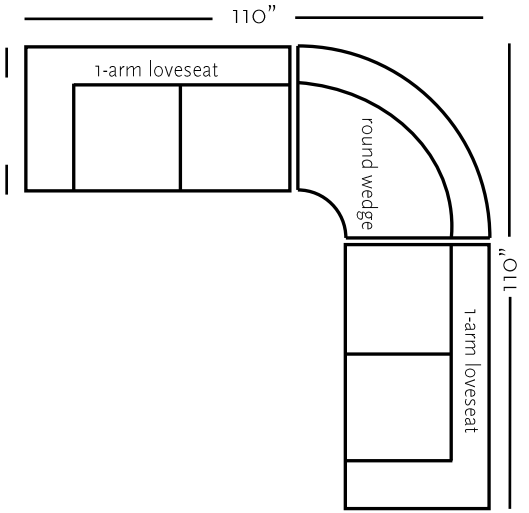

Amsterdam

Sectional

harvest