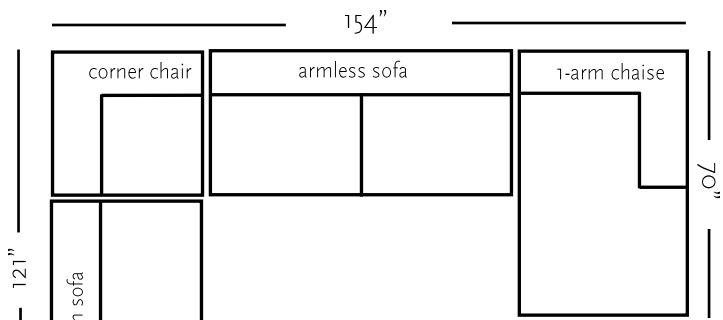

Amsterdam

Sectional

harvest