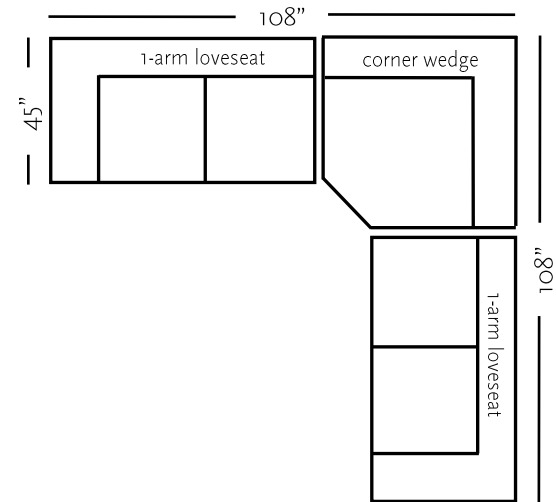

Amsterdam

Sectional

harvest