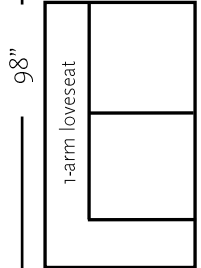

Amsterdam

Sectional

harvest