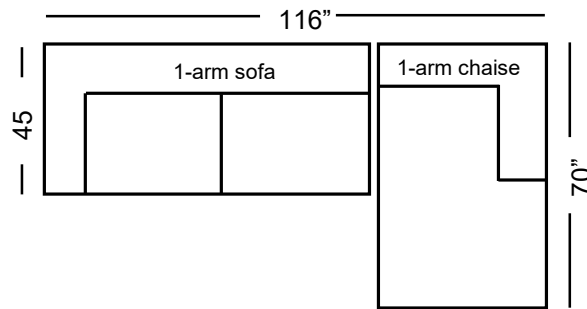

Amsterdam	Dimensions	W/ Slip G7	Uph. G7	Upgrades	Feather Firm/Loft	Gel Seat	Gel Back	Down Back
One-Arm Sofa	76x45x38	2,095	1,985	40 / Grade	240	370	370	370
Armless Sofa	69x45x38	2,095	1,985	40 / Grade	240	370	370	370
One-Arm Loveseat	53x45x38	1,795	1,705	34 / Grade	210	280	280	280
Armless Loveseat	46x45x38	1,795	1,705	34 / Grade	210	280	280	280
One-Arm Chaise	40x70x38	1,795	1,705	34 / Grade	210	280	280	280
Bumper Chaise	45x84x38	2,095	1,985	40 / Grade	240	370	370	370
One-Arm King Chair	42x45x38	1,645	1,565	30 / Grade	140	230	230	230
Armless King Chair	35x45x38	1,645	1,565	30 / Grade	140	230	230	230
One-Arm Chair	30x45x38	1,495	1,425	26 / Grade	120	200	200	200
Armless Chair	23x45x38	1,495	1,425	26 / Grade	120	200	200	200
Corner Chair	45x45x38	1,645	1,565	30 / Grade	140	230	230	230
Corner Wedge	55x55x38	1,795	1,705	34 / Grade	210	280	280	280
Round Wedge	57x57x38	2,095	1,985	40 / Grade	240	370	370	370

Amsterdam Sectional

Amsterdam

Sectional

harvest