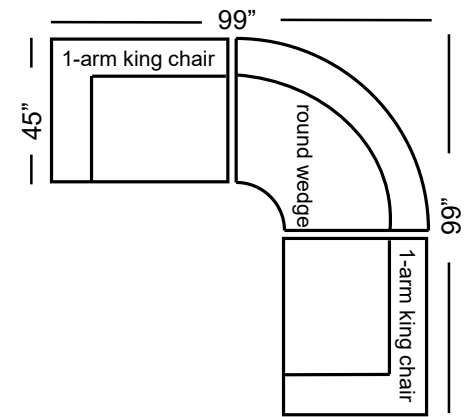

Amsterdam	Dimensions	W/ Slip G7	Uph. G7	Upgrades	Feather Firm/Loft	Gel Seat	Gel Back	Down Back
One-Arm Sofa	76x45x38	2,095	1,985	40 / Grade	240	370	370	370
Armless Sofa	69x45x38	2,095	1,985	40 / Grade	240	370	370	370
One-Arm Loveseat	53x45x38	1,795	1,705	34 / Grade	210	280	280	280
Armless Loveseat	46x45x38	1,795	1,705	34 / Grade	210	280	280	280
One-Arm Chaise	40x70x38	1,795	1,705	34 / Grade	210	280	280	280
Bumper Chaise	45x84x38	2,095	1,985	40 / Grade	240	370	370	370
One-Arm King Chair	42x45x38	1,645	1,565	30 / Grade	140	230	230	230
Armless King Chair	35x45x38	1,645	1,565	30 / Grade	140	230	230	230
One-Arm Chair	30x45x38	1,495	1,425	26 / Grade	120	200	200	200
Armless Chair	23x45x38	1,495	1,425	26 / Grade	120	200	200	200
Corner Chair	45x45x38	1,645	1,565	30 / Grade	140	230	230	230
Corner Wedge	55x55x38	1,795	1,705	34 / Grade	210	280	280	280
Round Wedge	57x57x38	2,095	1,985	40 / Grade	240	370	370	370

Amsterdam Sectional

Amsterdam

Sectional

harvest