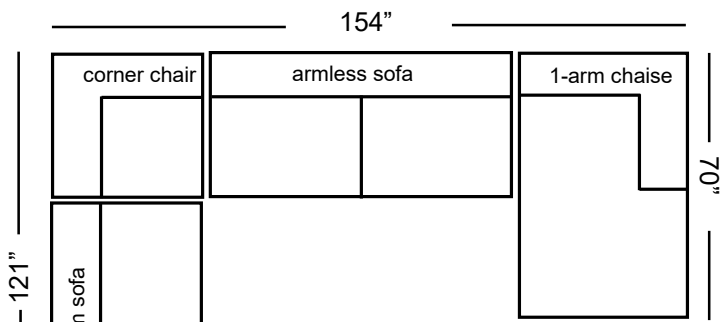

Amsterdam	Dimensions	W/ Slip G7	Uph. G7	Upgrades	Feather Firm/Loft	Gel Seat	Gel Back	Down Back
One-Arm Sofa	76x45x38	2,095	1,985	40 / Grade	240	370	370	370
Armless Sofa	69x45x38	2,095	1,985	40 / Grade	240	370	370	370
One-Arm Loveseat	53x45x38	1,795	1,705	34 / Grade	210	280	280	280
Armless Loveseat	46x45x38	1,795	1,705	34 / Grade	210	280	280	280
One-Arm Chaise	40x70x38	1,795	1,705	34 / Grade	210	280	280	280
Bumper Chaise	45x84x38	2,095	1,985	40 / Grade	240	370	370	370
One-Arm King Chair	42x45x38	1,645	1,565	30 / Grade	140	230	230	230
Armless King Chair	35x45x38	1,645	1,565	30 / Grade	140	230	230	230
One-Arm Chair	30x45x38	1,495	1,425	26 / Grade	120	200	200	200
Armless Chair	23x45x38	1,495	1,425	26 / Grade	120	200	200	200
Corner Chair	45x45x38	1,645	1,565	30 / Grade	140	230	230	230
Corner Wedge	55x55x38	1,795	1,705	34 / Grade	210	280	280	280
Round Wedge	57x57x38	2,095	1,985	40 / Grade	240	370	370	370

Amsterdam Sectional

Amsterdam

Sectional

harvest