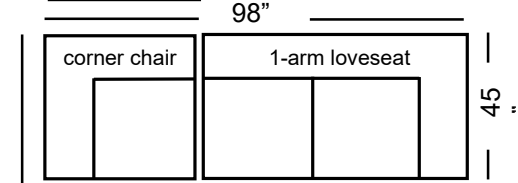

Amsterdam	Dimensions	W/ Slip G7	Uph. G7	Upgrades	Feather Firm/Loft	Gel Seat	Gel Back	Down Back
One-Arm Sofa	76x45x38	2,095	1,985	40 / Grade	240	370	370	370
Armless Sofa	69x45x38	2,095	1,985	40 / Grade	240	370	370	370
One-Arm Loveseat	53x45x38	1,795	1,705	34 / Grade	210	280	280	280
Armless Loveseat	46x45x38	1,795	1,705	34 / Grade	210	280	280	280
One-Arm Chaise	40x70x38	1,795	1,705	34 / Grade	210	280	280	280
Bumper Chaise	45x84x38	2,095	1,985	40 / Grade	240	370	370	370
One-Arm King Chair	42x45x38	1,645	1,565	30 / Grade	140	230	230	230
Armless King Chair	35x45x38	1,645	1,565	30 / Grade	140	230	230	230
One-Arm Chair	30x45x38	1,495	1,425	26 / Grade	120	200	200	200
Armless Chair	23x45x38	1,495	1,425	26 / Grade	120	200	200	200
Corner Chair	45x45x38	1,645	1,565	30 / Grade	140	230	230	230
Corner Wedge	55x55x38	1,795	1,705	34 / Grade	210	280	280	280
Round Wedge	57x57x38	2,095	1,985	40 / Grade	240	370	370	370

Amsterdam Sectional

Amsterdam

Sectional

harvest