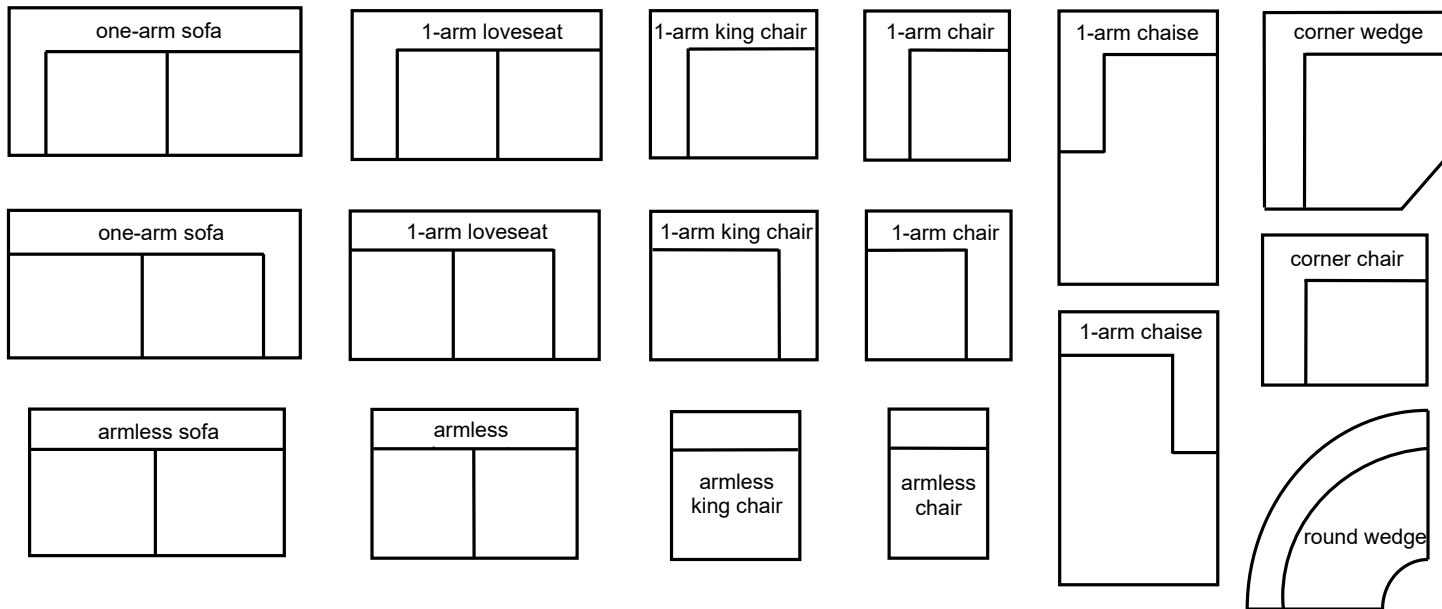

Amsterdam	Dimensions	W/ Slip G7	Uph. G7	Upgrades	Feather Firm/Loft	Gel Seat	Gel Back	Down Back
One-Arm Sofa	76x45x38	2,095	1,985	40 / Grade	240	370	370	370
Armless Sofa	69x45x38	2,095	1,985	40 / Grade	240	370	370	370
One-Arm Loveseat	53x45x38	1,795	1,705	34 / Grade	210	280	280	280
Armless Loveseat	46x45x38	1,795	1,705	34 / Grade	210	280	280	280
One-Arm Chaise	40x70x38	1,795	1,705	34 / Grade	210	280	280	280
Bumper Chaise	45x84x38	2,095	1,985	40 / Grade	240	370	370	370
One-Arm King Chair	42x45x38	1,645	1,565	30 / Grade	140	230	230	230
Armless King Chair	35x45x38	1,645	1,565	30 / Grade	140	230	230	230
One-Arm Chair	30x45x38	1,495	1,425	26 / Grade	120	200	200	200
Armless Chair	23x45x38	1,495	1,425	26 / Grade	120	200	200	200
Corner Chair	45x45x38	1,645	1,565	30 / Grade	140	230	230	230
Corner Wedge	55x55x38	1,795	1,705	34 / Grade	210	280	280	280
Round Wedge	57x57x38	2,095	1,985	40 / Grade	240	370	370	370

Amsterdam Sectional

Amsterdam

Sectional

harvest