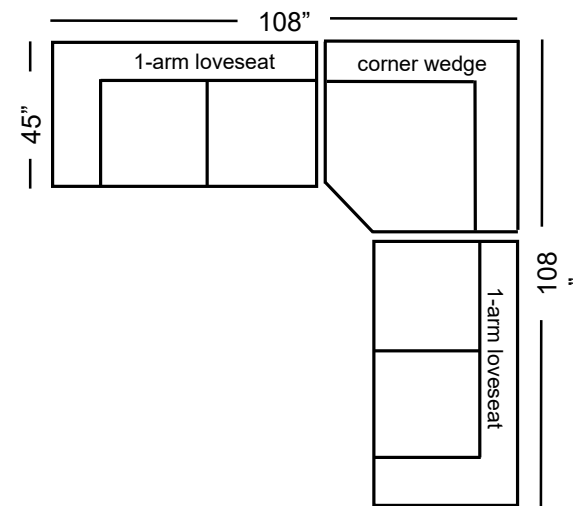

Amsterdam	Dimensions	W/ Slip G7	Uph. G7	Upgrades	Feather Firm/Loft	Gel Seat	Gel Back	Down Back
One-Arm Sofa	76x45x38	2,095	1,985	40 / Grade	240	370	370	370
Armless Sofa	69x45x38	2,095	1,985	40 / Grade	240	370	370	370
One-Arm Loveseat	53x45x38	1,795	1,705	34 / Grade	210	280	280	280
Armless Loveseat	46x45x38	1,795	1,705	34 / Grade	210	280	280	280
One-Arm Chaise	40x70x38	1,795	1,705	34 / Grade	210	280	280	280
Bumper Chaise	45x84x38	2,095	1,985	40 / Grade	240	370	370	370
One-Arm King Chair	42x45x38	1,645	1,565	30 / Grade	140	230	230	230
Armless King Chair	35x45x38	1,645	1,565	30 / Grade	140	230	230	230
One-Arm Chair	30x45x38	1,495	1,425	26 / Grade	120	200	200	200
Armless Chair	23x45x38	1,495	1,425	26 / Grade	120	200	200	200
Corner Chair	45x45x38	1,645	1,565	30 / Grade	140	230	230	230
Corner Wedge	55x55x38	1,795	1,705	34 / Grade	210	280	280	280
Round Wedge	57x57x38	2,095	1,985	40 / Grade	240	370	370	370

Amsterdam Sectional

Amsterdam

Sectional

harvest