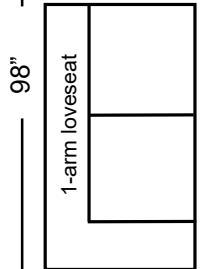

Amsterdam	Dimensions	W/ Slip G7	Uph. G7	Upgrades	Feather Firm/Loft	Gel Seat	Gel Back	Down Back
One-Arm Sofa	76x45x38	2,095	1,985	40 / Grade	240	370	370	370
Armless Sofa	69x45x38	2,095	1,985	40 / Grade	240	370	370	370
One-Arm Loveseat	53x45x38	1,795	1,705	34 / Grade	210	280	280	280
Armless Loveseat	46x45x38	1,795	1,705	34 / Grade	210	280	280	280
One-Arm Chaise	40x70x38	1,795	1,705	34 / Grade	210	280	280	280
Bumper Chaise	45x84x38	2,095	1,985	40 / Grade	240	370	370	370
One-Arm King Chair	42x45x38	1,645	1,565	30 / Grade	140	230	230	230
Armless King Chair	35x45x38	1,645	1,565	30 / Grade	140	230	230	230
One-Arm Chair	30x45x38	1,495	1,425	26 / Grade	120	200	200	200
Armless Chair	23x45x38	1,495	1,425	26 / Grade	120	200	200	200
Corner Chair	45x45x38	1,645	1,565	30 / Grade	140	230	230	230
Corner Wedge	55x55x38	1,795	1,705	34 / Grade	210	280	280	280
Round Wedge	57x57x38	2,095	1,985	40 / Grade	240	370	370	370

Amsterdam Sectional

Amsterdam

Sectional

harvest