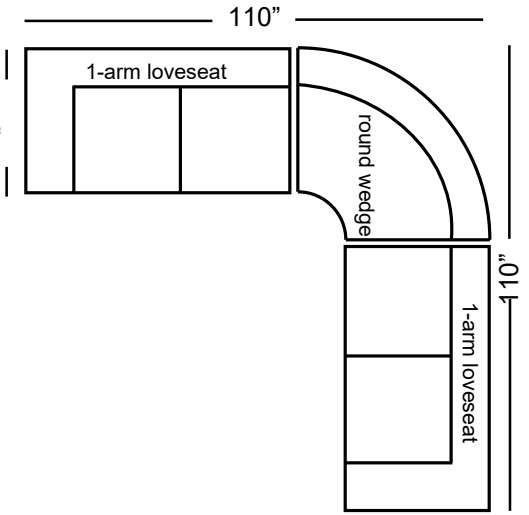

Amsterdam	Dimensions	W/ Slip G7	Uph. G7	Upgrades	Feather Firm/Loft	Gel Seat	Gel Back	Down Back
One-Arm Sofa	76x45x38	2,095	1,985	40 / Grade	240	370	370	370
Armless Sofa	69x45x38	2,095	1,985	40 / Grade	240	370	370	370
One-Arm Loveseat	53x45x38	1,795	1,705	34 / Grade	210	280	280	280
Armless Loveseat	46x45x38	1,795	1,705	34 / Grade	210	280	280	280
One-Arm Chaise	40x70x38	1,795	1,705	34 / Grade	210	280	280	280
Bumper Chaise	45x84x38	2,095	1,985	40 / Grade	240	370	370	370
One-Arm King Chair	42x45x38	1,645	1,565	30 / Grade	140	230	230	230
Armless King Chair	35x45x38	1,645	1,565	30 / Grade	140	230	230	230
One-Arm Chair	30x45x38	1,495	1,425	26 / Grade	120	200	200	200
Armless Chair	23x45x38	1,495	1,425	26 / Grade	120	200	200	200
Corner Chair	45x45x38	1,645	1,565	30 / Grade	140	230	230	230
Corner Wedge	55x55x38	1,795	1,705	34 / Grade	210	280	280	280
Round Wedge	57x57x38	2,095	1,985	40 / Grade	240	370	370	370

Amsterdam Sectional

Amsterdam

Sectional

harvest