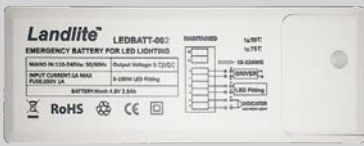

LED BATTERY BACKUP

LEDBATT-002

- Mains Voltage: 110-240VAC
- Input Current: 0.1A Max
- Emergency Output Voltage Range: 9-72VDC
- Mains Frequency: 50/60Hz
- Suitable power range: 3-100W LED Fittngs
- Emergency Time: 3 Hrs
- Battery: Nimh 4.8V 2.5Ah
- Charging Time: 36 Hrs
- Ta: 50°C Tc: 75°C

LED WIFI CONTROLLER