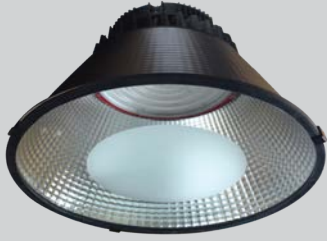

INDUSTRIAL LIGHTS

Landlite™

LED HIGH BAY

LEDHBR-001-100W DL
LEDHBR-002-150W DL
LEDHBR-003-240W DL