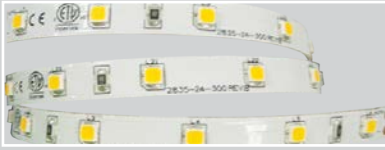

WW-AP1616B-200
16mm x 16mm x 2000mm
Surface mounted

WW-AP2811-100
28mm x 11mm x 1000mm
Recessed

WW-AP2507B-100
25mm x 7mm x 1000mm
Recessed

FLEXIBLE LED STRIPLIGHTS

INDOOR (5 METERS / ROLL)

2835 IP20 7.2W/M