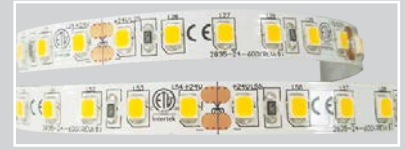

2835 IP20 24W/M