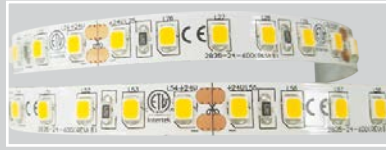

2835 IP20 14.4W/M