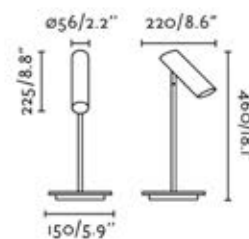

LINK

- Estudi Ribaudí

29881
LINK WHITE

29882
LINK BLACK

29898
LINK BRONZE

TABLE LAMP
GU10 MAX 8W LED

Body Steel