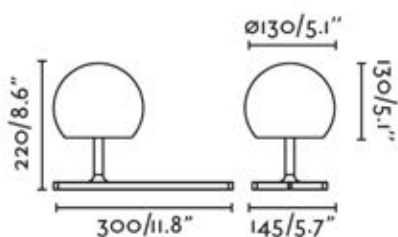

1W 80lm

4W 250lm

7W 500lm

3 INTENSITIES