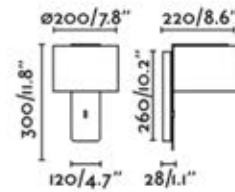

FOLD

- Nutcreatives

64303
FOLD MATTE BLACK

BEDSIDE LAMP
E27 MAX 15W LED

Body Steel
Shade Textile
Diffuser Steel