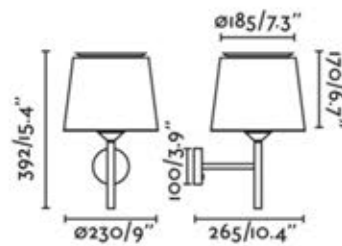

SAVOY

- Isaac Piñeiro

20301-94
SAVOY BLACK + GREEN

BEDSIDE LAMP
E27 MAX 15W LED

Body Steel
Shade Textile
Diffuser Steel