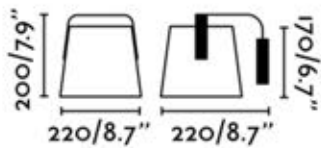

STOOD

- LÚCID

29844

STOOD BLACK + WOOD

SURFACE WALL LAMP

E27 MAX 15W LED

Body Steel

Shade Cherry Tree Wood