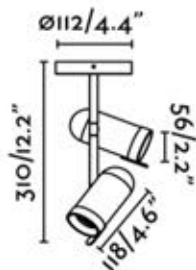

65137
JANET WHITE / GOLD

CEILING LAMP
E27 MAX 15W LED

Body Steel

ORLEANS

43533
ORLEANS BLACK
CEILING LAMP
2 x GU10 MAX 8W LED

Body Steel

43530
ORLEANS BLACK
CEILING LAMP
GU10 MAX 8W LED

Body Steel