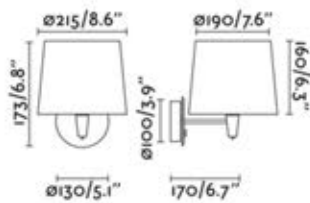

SAMBA

- Faro Lab

64306-36
SAMBA WHITE + YELLOW

BEDSIDE LAMP
E27 MAX 15W LED

Body Steel
Shade Textile

64309-37
SAMBA BLACK + GREEN

BED SIDE LAMP
w/ LED READER
E27 MAX 15W LED +
LED SMD 3W 3000K

Body Steel
Shade Textile