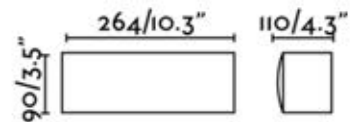

ANCORA

- Àlex & Manel Llusçà

74401

ANCORA DARK GREY

SURFACE WALL LAMP

E27 MAX 15W LED

IP44

Body Aluminium

Diffuser Opal Polycarbonate