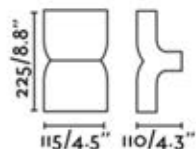

74408

KLAMP DARK GREY

SURFACE WALL LAMP
2 x GU10 MAX 8W LED
IP44

Body Aluminium
Diffuser Transparent Glass