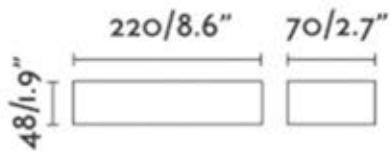

DORO

71899
DORO WOOD

SURFACE WALL LAMP
LED SMD 2 X 6.5W 3000K
IP65

Body Wood + Aluminium
Diffuser Glass Prism