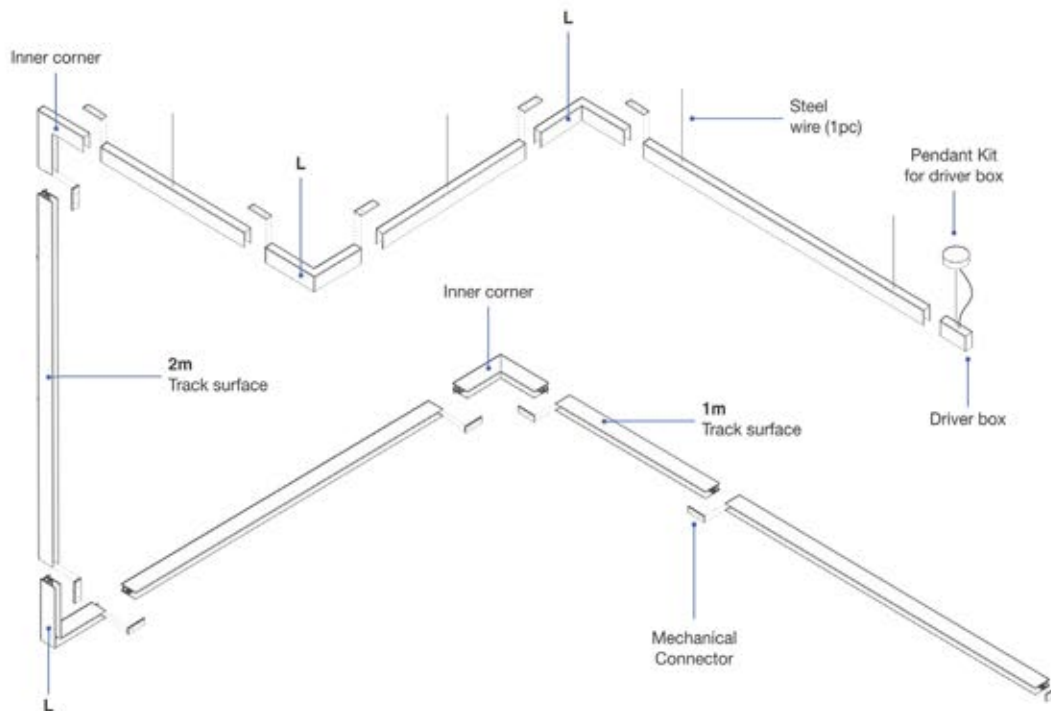

98324180 180W 24V

98324150U 150W 24V

L Connector
5020221002

T Connector
5020221102

Inner Corner
5020221202

Outer Corner
5020221302

Track Surface & Suspension

- 5020110102 Track Surface & Suspension 1m 24V (1000 x 39 x 76mm)
- 5020110102D Track Surface & Suspension 1m 24V w/ DALI (1000 x 39 x 76mm)
- 5020110202 Track Surface & Suspension 2m 24V (2000 x 39 x 76mm)
- 5020110202D Track Surface & Suspension 2m 24V w/ DALI (2000 x 39 x 76mm)