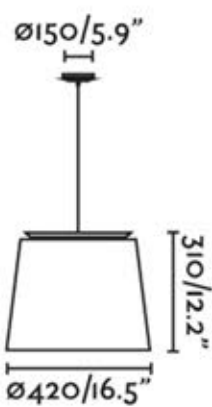

PENDANT LAMP
E27 MAX 15W LED

Body Steel
Shade Textile
Diffuser Opal PMMA

SAVOY

- Isaac Piñeiro

20309-91
SAVOY BLACK + GREEN

PENDANT LAMP
E27 MAX 15W LED

Body Steel
Shade Textile
Diffuser Papyrus

SIDE