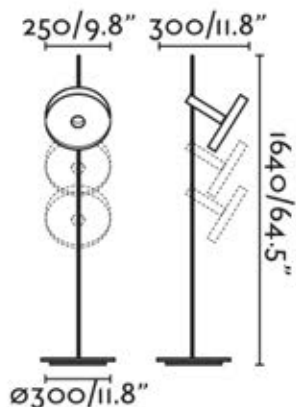

WHIZZ

- Christopher F. Wagner

Body Steel

20162
WHIZZ BLACK /
SATIN GOLD

20163
WHIZZ SATIN GOLD /
BLACK

PORTABLE LAMP
E27 MAX 15W LED

Body Steel