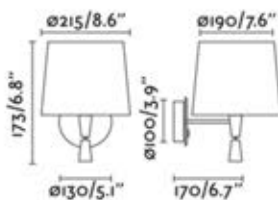

BEDSIDE LAMP
E27 MAX 15W LED

Body Steel
Shade Textile

64309-37
SAMBA BLACK + GREEN

BED SIDE LAMP
w/ LED READER
E27 MAX 15W LED +
LED SMD 3W 3000K

Body Steel
Shade Textile

SAVOY

- Isaac Piñeiro

20301-94
SAVOY BLACK + GREEN