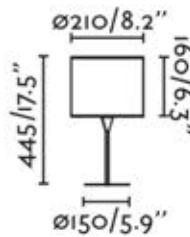

MAMBO

- Faro Lab

64317-47
MAMBO BLACK + RATTAN
TABLE LAMP Ø210
E27 MAX 15W LED

Body Steel
Shade Rattan

64313-49
MAMBO BLACK + RATTAN
FLOOR LAMP
E27 MAX 15W LED

Body Steel
Shade Rattan