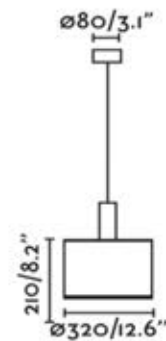

MAMBO

- Faro Lab

64315-48
MAMBO BLACK + RATTAN
PENDANT LAMP
E27 MAX 15W LED

Body Steel
Shade Rattan