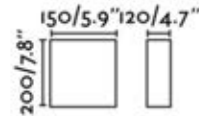

66406
COTTON MATTE BLACK

SURFACE WALL LAMP
2 x E27 MAX 15W LED

Body Steel
Shade Textile

66407
COTTON BEIGE

66408
COTTON MATTE BLACK

SURFACE WALL LAMP
E27 MAX 15W LED

Body Steel
Shade Textile

66413
COTTON BEIGE