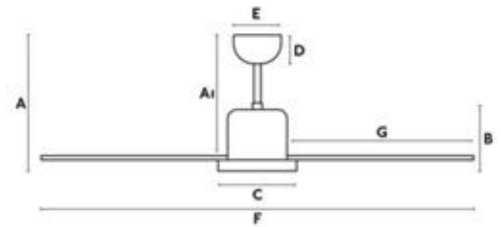

Body Steel
Blades Aluminum
Watts 4-6-10-15-22-35
RPM 30-41-53-64-74-88
Airflow 406,4 m3 min / 14352 CFM

A	A1	B	C
460/18.11"	425/16.73"	220/8.66"	240/9.45"
D	E	F	G
50/2"	150/5.91"	ø2130/83.9"	950/37.4"

- ø213**
CM
- 
> 28 M2
> 300 SQ.FT
- DC**
MOTOR
- 
REMOTE
CONTROL
- 
INCLINING
ROOF