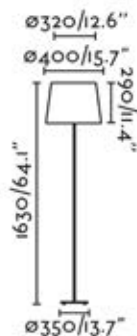

29959
SWEET BLACK
FLOOR LAMP
E27 MAX 15W LED

Body Steel
Shade Textile

* BULB NOT INCLUDED

TEN

- Faro Lab

62156
TEN COPPER

62517
TEN SATIN GOLD

TABLE LAMP
E27 MAX 15W LED