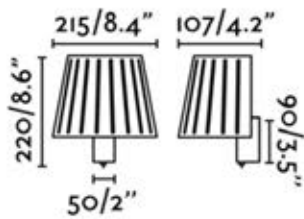

MIX

- Àlex & Manel Lluscà

29964
MIX MATTE WHITE

29965
MIX MATTE BLACK

BEDSIDE LAMP
E27 MAX 15W LED

Body Steel