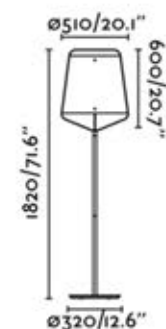

29847
STOOD BLACK / WOOD
FLOOR LAMP
E27 MAX 15W LED

Body Steel
Shade Cherry Tree Wood