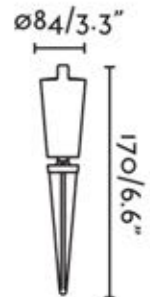

TONI

- Alegre Design

71528
TONI MATTE BLACK

SURFACE WALL / SPIKE LIGHT
GU10 MAX 8W LED
IP65

Body PMMA
Diffuser Polycarbonate