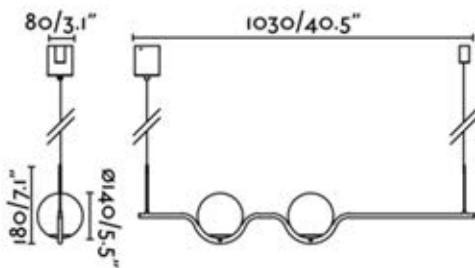

LE VITA

- Nahtrng

29691

LE VITA GOLD
PENDANT LAMP
2 x 6W LED SMD 2700K

Body Steel
Diffuser Opal Glass