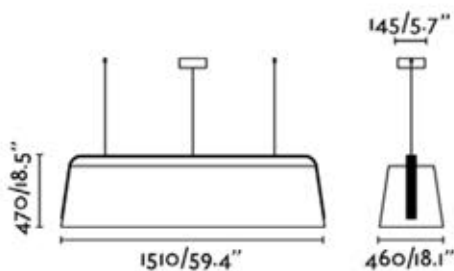

- Lúcid

29848
STOOD BLACK + WOOD

PENDANT LAMP
E27 MAX 15W LED

Body Steel
Shade Cherry Tree Wood

29849
STOOD BLACK + WOOD

PENDANT LAMP
5 x E27 MAX 15W LED

Body Steel
Shade Cherry Tree Wood

TREE