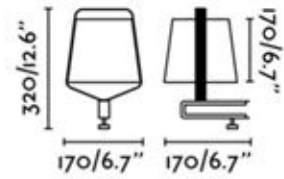

STOOD

- Lúcid

29845
STOOD BLACK / WOOD
TABLE CLIP LAMP
E27 MAX 15W LED

Body Steel
Shade Cherry Tree Wood