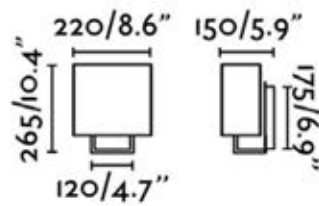

VESPER

- Nahtrng

29981

VESPER BROWN + BEIGE

BEDSIDE LAMP

E14 MAX 8W LED

Body Steel

Shade Textile