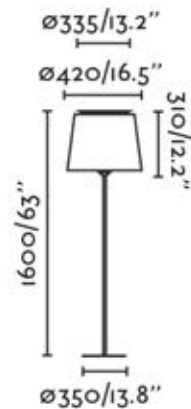

20307-87
SAVOY BLACK + GREEN

FLOOR LAMP
E27 MAX 15W LED

Body Steel
Shade Textile
Diffuser Steel