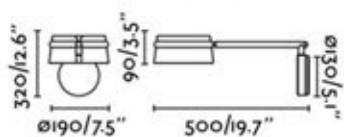

- Estudi Ribaudí

29565
LOOP BLACK + WOOD

SURFACE WALL LAMP
LED SMD 6W 2700K
DIMMABLE

Body Steel
Shade Cherry Tree Wood

29566
LOOP BLACK + WOOD

SURFACE WALL LAMP
LED SMD 6W 2700K
DIMMABLE

Body Steel
Shade Cherry Tree Wood