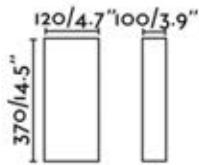

66406
COTTON MATTE BLACK

SURFACE WALL LAMP
2 x E27 MAX 15W LED

Body Steel
Shade Textile

66407
COTTON BEIGE