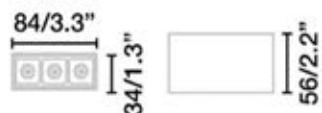

5010293022

Neso Point 6L 8W 34°
3000K 510lm CRI90 24V