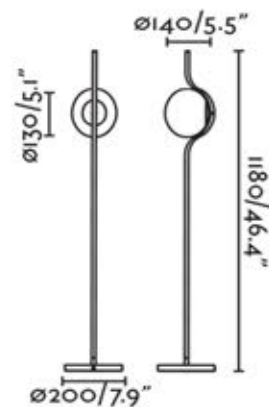

LE VITA

- Nahträng

29692
LE VITA GOLD

TABLE LAMP
LED SMD 6W 2700K

Body Steel
Diffuser Opal Glass

29693
LE VITA GOLD

FLOOR LAMP
LED SMD 6W 2700K

Body Steel
Diffuser Opal Glass