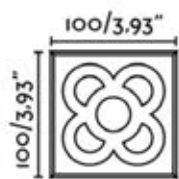

CAGE

75608
CAGE DARK GREY

PORTABLE LAMP
LED SMD 12W 2700K
IP65

Body Aluminium
Diffuser Opal PEMD

LAMPANOT

70496
LAMPANOT MATTE WHITE

PORTABLE LAMP
LED SMD 1W 3000K
IP54

Diffuser Opal PEMD