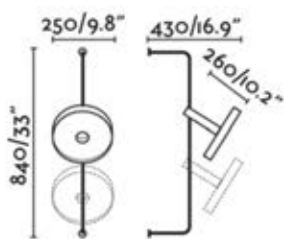

WHIZZ

- Christoph F. Wagner

20165
WHIZZ BLACK
WALL BRACKET ACCESSORY

Body Steel

20162
WHIZZ BLACK / SATIN GOLD

20163
WHIZZ SATIN GOLD / BLACK

PORTABLE LAMP
E27 MAX 15W LED

Body Steel

ADJUSTABLE
SHADE