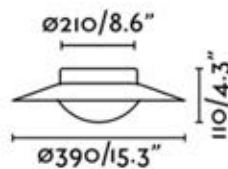

62140
SIDE WHITE

62141
SIDE WHITE / NICKEL

62142
SIDE BLACK / GOLD

62143
SIDE BLACK / COPPER

CEILING LAMP
LED SMD 15W 3000K

Body Steel
Diffuser Opal Glass

62144
SIDE WHITE

62145
SIDE WHITE / NICKEL