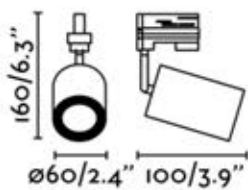

STAN

43720
STAN MATT WHITE

43721
STAN MATT BLACK

43757
STAN SATIN GOLD

TRACKLIGHT
GU10 MAX 8W LED

Body Aluminium