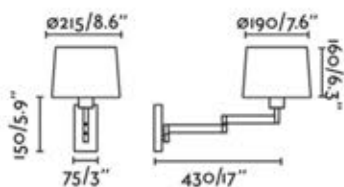

ARTIS

- Àlex & Manel Llusçà

68493
ARTIS CHROME

BEDSIDE LAMP
w/ LED READER
E27 MAX 15W LED +
LED 1W 3000K

Body Steel

2P0111
SHADES WHITE
ø215 x 160 x ø190

Shade Textile

2P0113
SHADES BLACK
ø215 x 160 x ø190

Shade Textile

68495
ARTIS-2 CHROME

BEDSIDE LAMP
w/ ARTICULATED ARM
E27 MAX 15W LED

Body Steel

2P0112
SHADES BEIGE
ø215 x 160

Shade Textile

2P0113
SHADES BLACK
ø215 x 160

Shade Textile