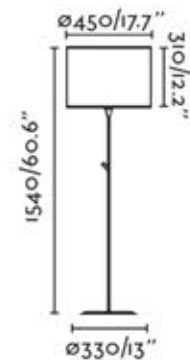

MAMBO

- Faro Lab

64317-47
MAMBO BLACK + RATTAN
TABLE LAMP Ø210
E27 MAX 15W LED

Body Steel
Shade Rattan

64313-49
MAMBO BLACK + RATTAN
FLOOR LAMP
E27 MAX 15W LED

Body Steel
Shade Rattan

64311-48
MAMBO BLACK + RATTAN
TABLE LAMP Ø320
E27 MAX 15W LED

Body Steel
Shade Rattan