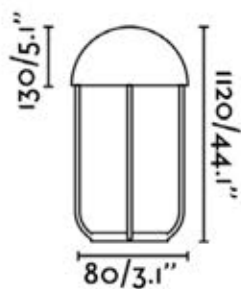

29948
HOTEL BLACK

FLOOR LAMP
E27 MAX 15W LED

Body Steel
Shade Textile

JELLYFISH

- Nahtrang

24522
JELLYFISH BLACK

TABLE LAMP
LED SMD 6W 3000K

Body Steel
Diffuser Opal PMMA