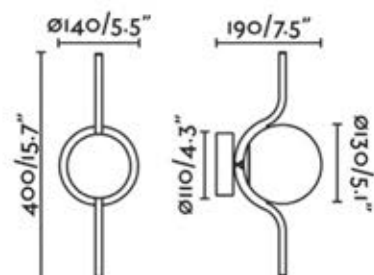

LE VITA

- Nahtrang

29690

LE VITA SHINY GOLD

SURFACE WALL LAMP

LED SMD 6W 2700K

Body Steel

Diffuser Opal Glass