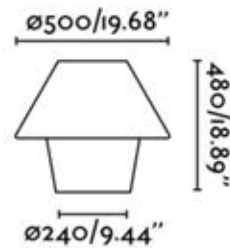

3 INTENSITIES

VERSUS

- Pepe Llaudet

74423

VERSUS MATTE WHITE

PORTABLE LAMP
E27 MAX 15W LED
IP44

Body Opal PEMD

BU-OH