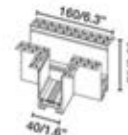

T Connector
5020221102