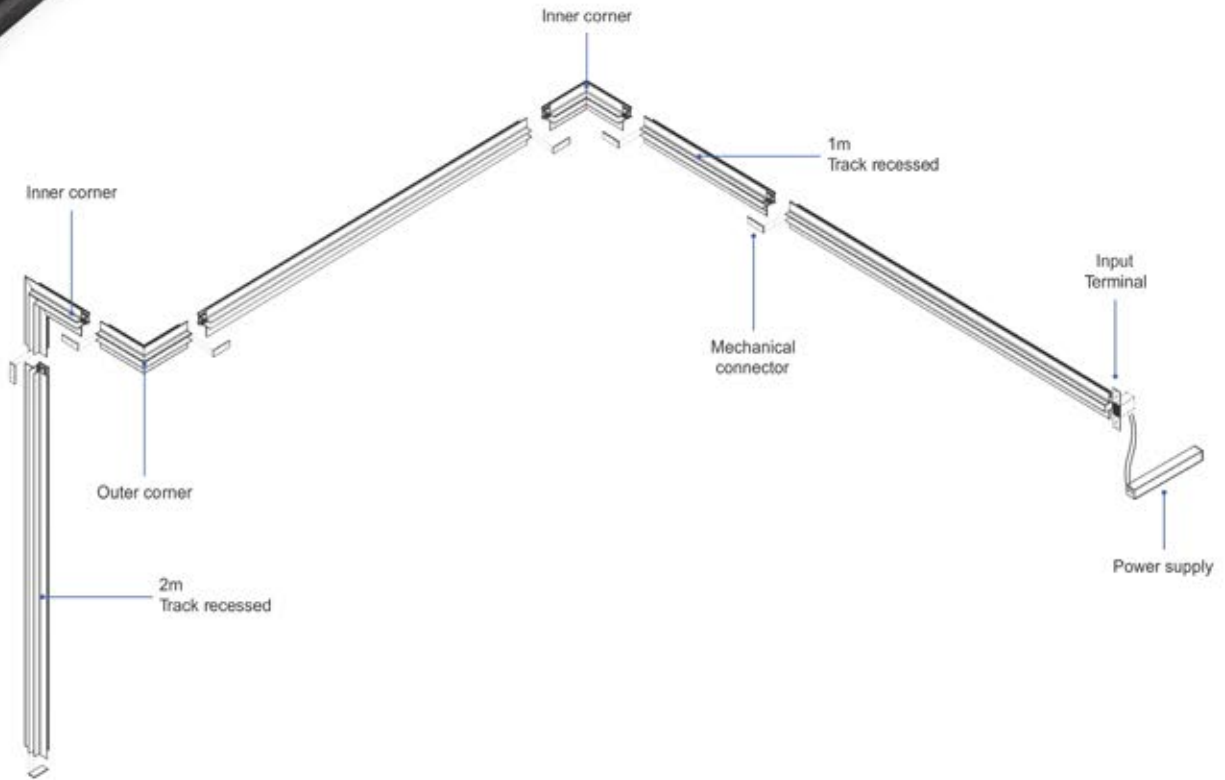

Track Recessed

5020120102 Track Recessed 1m 24V (1000 x 80 x 76mm)

5020120202 Track Recessed 2m 24V (2000 x 80 x 76mm)

Accessories

Input Terminal
5020221402

Mechanical connector
5020200102

Power Supply
98324120 120W 24V