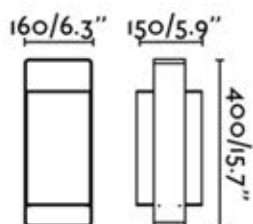

28383

LULA G WHITE BODY W/
BEIGE SHADE

28384

LULA G GREEN BODY W/
GREEN SHADE

28385

LULA G BLACK BODY W/
BEIGE SHADE

TABLE LAMP
E27 MAX 15W LED

Body Steel
Shade Textile