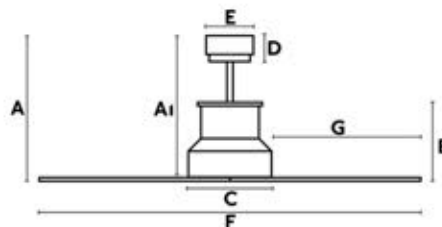

33484
Black LED Lamp
Accessory
15W 3000K

A	A1	B	C	D	E	F	G
390/15.3"	355/13.97"	210/8.26"	190/7.48"	55/2.1"	Ø130/5.11"	Ø1270/50"	530/21.8"

ETERFAN

- Conillas

Body Steel + Glass
Blades Polycarbonate
Watts 3-6-9-13-22-32
RPM 51-77-103-129-155-185
Airflow 145,66 m3 min / 5144 CFM