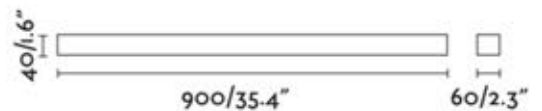

NILO

63318
NILO SHINY CHROME

63316
NILO MATT BLACK

WALL LAMP
LED SMD 12W 3000K | IP44

Body Aluminium
Diffuser Opal PMMA

63319
NILO SHINY CHROME

63317
NILO MATT BLACK

WALL LAMP
LED SMD 18W 3000K | IP44

Body Aluminium
Diffuser Opal PMMA