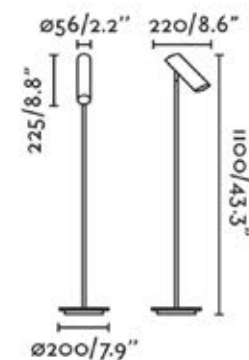

29883
LINK WHITE

29884
LINK BLACK

29899
LINK BRONZE

FLOOR LAMP
GU10 MAX 8W LED

Body Steel