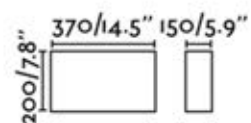

66414
COTTON MATTE BLACK

SURFACE WALL LAMP
2 x E27 MAX 15W LED

Body Steel
Shade Textile

66415
COTTON BEIGE

66416
COTTON MATTE BLACK

SURFACE WALL LAMP
2 x E27 MAX 15W LED

Body Steel
Shade Textile

LE VITA