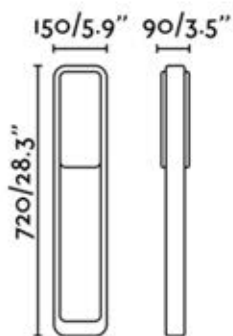

STICKER

- LÚCID

75541

STICKER DARK GREY

BOLLARD

LED SMD 10W 3000K

IP55

Body Aluminium
Diffuser Opal PMMA