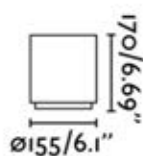

GROW

- Estudi Ribaudí

71206
GROW DARK GREY H50CM

71207
GROW DARK GREY H65CM

BOLLARD
LED SMD 9W 3000K
IP65

Body Aluminium
Diffuser Transparent Polycarbonate

71208
GROW DARK GREY
FLOWER POT ACCESSORY
Body Polycarbonate