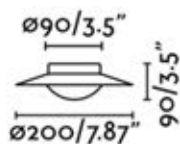

SIDE

- Àlex & Manel Llusçà

62132
SIDE WHITE

62133
SIDE WHITE / NICKEL

62134
SIDE BLACK / GOLD

62135
SIDE BLACK / COPPER

CEILING LAMP
G9 MAX 6W LED

Body Steel
Diffuser Opal Glass