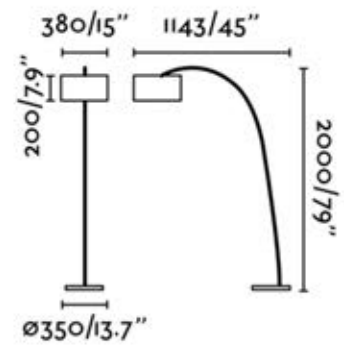

PAPUA

68462
PAPUA WHITE

68463
PAPUA BLACK

FLOOR LAMP
E27 MAX 15W LED

Body Steel
Shade Textile