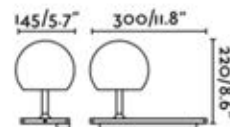

NIKO

- Nahtrang

01009A
NIKO RIGHT BASE W/
USB AND WIRELESS MOBILE
CHARGER

01014A
NIKO LEFT BASE W/
USB AND WIRELESS MOBILE
CHARGER

SURFACE WALL LAMP
LED SMD 7W 3000K
DIMMABLE

Body Aluminium + Wood
Diffuser Opal Glass