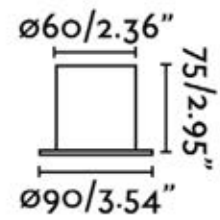

TEN

- Faro Lab

62156
TEN COPPER

62517
TEN SATIN GOLD

TABLE LAMP
E27 MAX 15W LED

Body Steel