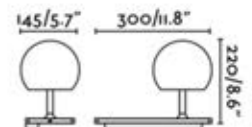

NIKO

- Nahtrang

01009A
NIKO RIGHT BASE W/
USB AND WIRELESS MOBILE
CHARGER

01014A
NIKO LEFT BASE W/
USB AND WIRELESS MOBILE
CHARGER

SURFACE WALL LAMP
LED SMD 7W 3000K
DIMMABLE

Body Aluminium + Wood
Diffuser Opal Glass