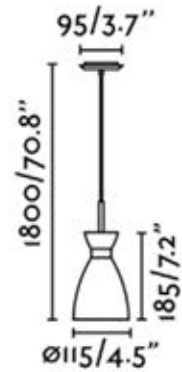

RETRO

- Àlex & Manel Llusçà

20016
RETRO BEIGE

20017
RETRO GREEN

20018
RETRO RED

20046
RETRO MATTE COPPER

20050
RETRO BLACK + COPPER

PENDANT LAMP
E14 MAX 8W LED

Body Steel