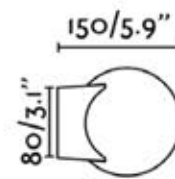

LAGO

63503
LAGO CHROME

WALL LAMP
G9 MAX 6W LED | IP44

Body Steel
Diffuser Opal Glass