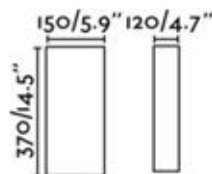

66411
COTTON BEIGE

66412
COTTON MATTE BLACK

SURFACE WALL LAMP
E27 MAX 15W LED

Body Steel
Shade Textile