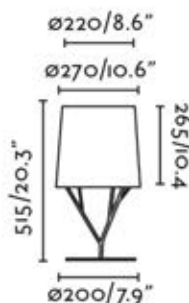

TREE

- Estudi Ribaudí

29866
TREE BLACK

29867
TREE WHITE

TABLE LAMP
E27 MAX 15W LED

29868
TREE BLACK

29869
TREE WHITE

FLOOR LAMP
E27 MAX 15W LED

Body Steel
Shade Textile