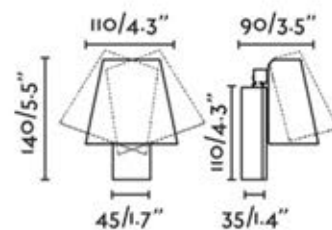

LE PETIT

- Àlex & Manel Llusçà

62161
LE PETIT MATTE WHITE

62162
LE PETIT MATTE BLACK

62163
LE PETIT SATIN GOLD

62164
LE PETIT BRONZE

BEDSIDE LAMP
LED SMD 4W 3000K

Body Aluminium + Steel