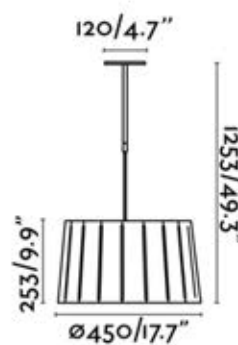

29969
MIX BLACK

PENDANT LAMP
2 x E27 MAX 15W LED

Body Metal