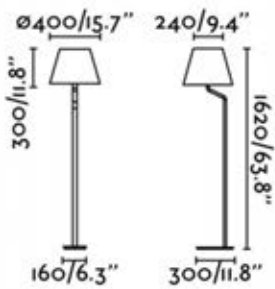

24009
ETERNA CHROME
FLOOR LAMP
E27 MAX 15W LED

Body Steel

24009 + 2P0232