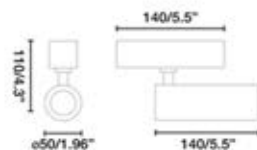

Track Recessed

5020120102 Track Recessed 1m 24V (1000 x 80 x 76mm)

5020120202 Track Recessed 2m 24V (2000 x 80 x 76mm)

Accessories

Input Terminal
5020221402

Mechanical connector
5020200102

Power Supply
98324120 120W 24V