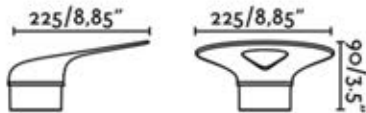

LOTUS

- Estudi Ribaudí

71222
LOTUS MATTE WHITE

71223
LOTUS DARK GREY

SURFACE WALL LAMP
LED 18W 3000K
IP65

Body Aluminium
Diffuser Opal Polycarbonate