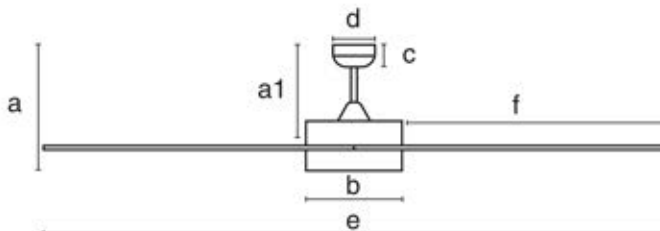

a 319.4mm / 12.5"

d Ø140mm / 5.51"

a1 248mm / 9.7"

e Ø1526mm / 60.1"

b Ø180mm / 7.1"

f 673mm / 26.5"

c 55mm / 2.16"