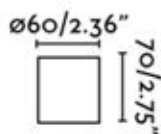

* BULB NOT INCLUDED

TEN

- Faro Lab

62153
TEN SATIN GOLD

62154
TEN SHINY COPPER

62155
TEN SATIN NICKEL

SURFACE WALL /
CEILING LAMP
E27 MAX 15W LED

Body Aluminium