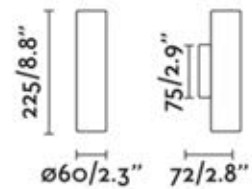

Body Aluminium

STOOD

- LÚCID

29844

STOOD BLACK + WOOD

SURFACE WALL LAMP

E27 MAX 15W LED

Body Steel