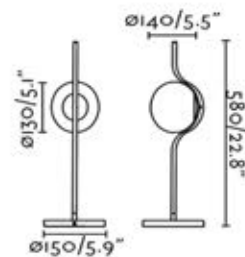

LE VITA

- Nahträng

29692
LE VITA GOLD

TABLE LAMP
LED SMD 6W 2700K

Body Steel
Diffuser Opal Glass

29693
LE VITA GOLD

FLOOR LAMP
LED SMD 6W 2700K

Body Steel
Diffuser Opal Glass