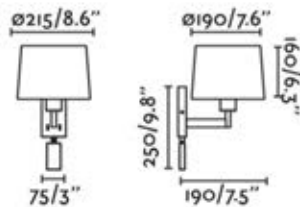

Body Steel

2P0111
SHADES WHITE
ø215 x 160 x ø190

Shade Textile

2P0113
SHADES BLACK
ø215 x 160 x ø190

Shade Textile

68495
ARTIS-2 CHROME

BEDSIDE LAMP
w/ ARTICULATED ARM
E27 MAX 15W LED

Body Steel