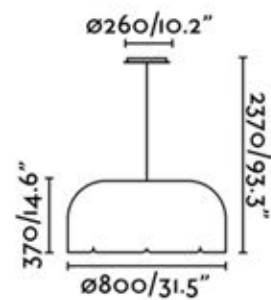

MUTE

- Nahtrang

20101
MUTE DARK GREY / GREY

20102
MUTE DARK GREY / BROWN

PENDANT LAMP
36W LED SMD

Body Steel
Shade Recycled PET + Textile
Diffuser Opal Glass