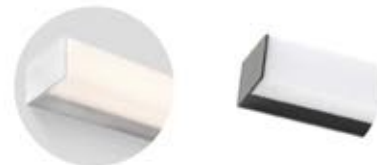

63318
NILO SHINY CHROME

63316
NILO MATT BLACK

WALL LAMP
LED SMD 12W 3000K | IP44

Body Aluminium
Diffuser Opal PMMA

63319
NILO SHINY CHROME

63317
NILO MATT BLACK

WALL LAMP
LED SMD 18W 3000K | IP44

Body Aluminium
Diffuser Opal PMMA