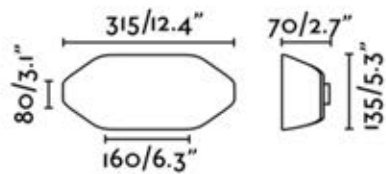

FUTURE

- Estudi Ribaudí

71517
FUTURE DARK GREY

SURFACE WALL LAMP
E27 MAX 15W LED
IP44

Body Polycarbonate
Diffuser Opal Polycarbonate