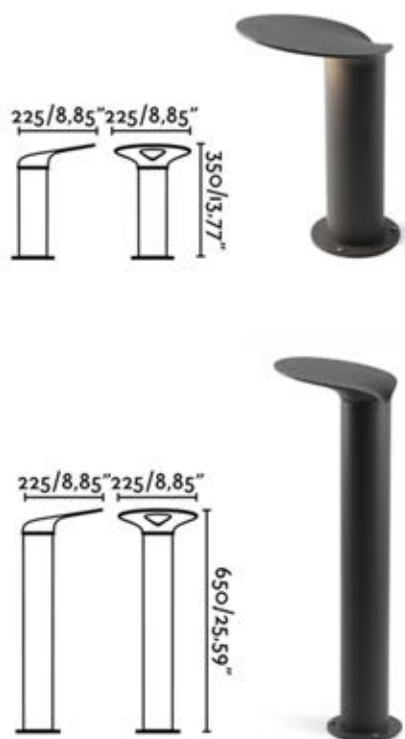

LOTUS

- Estudi Ribaudí

71224

LOTUS DARK GREY H35CM

71225

LOTUS DARK GREY H65CM

BOLLARD

LED COB 18W 3000K

IP65

Body Aluminium

Diffuser Polycarbonate