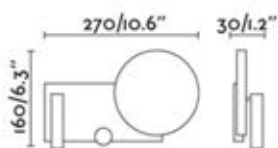

DIMMABLE
INTENSITY