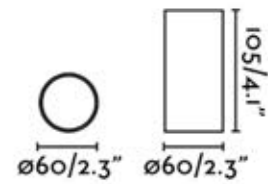

STAN

43746
STAN MATT WHITE

43747
STAN MATT BLACK

43758
STAN GOLD

CEILING LAMP
GU10 MAX 8W LED

Body Aluminium