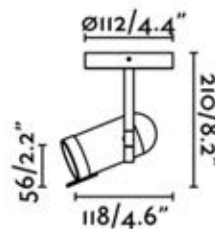

65137
JANET WHITE / GOLD

CEILING LAMP
E27 MAX 15W LED

Body Steel

ORLEANS

43533
ORLEANS BLACK
CEILING LAMP
2 x GU10 MAX 8W LED

Body Steel

43530
ORLEANS BLACK
CEILING LAMP
GU10 MAX 8W LED

Body Steel