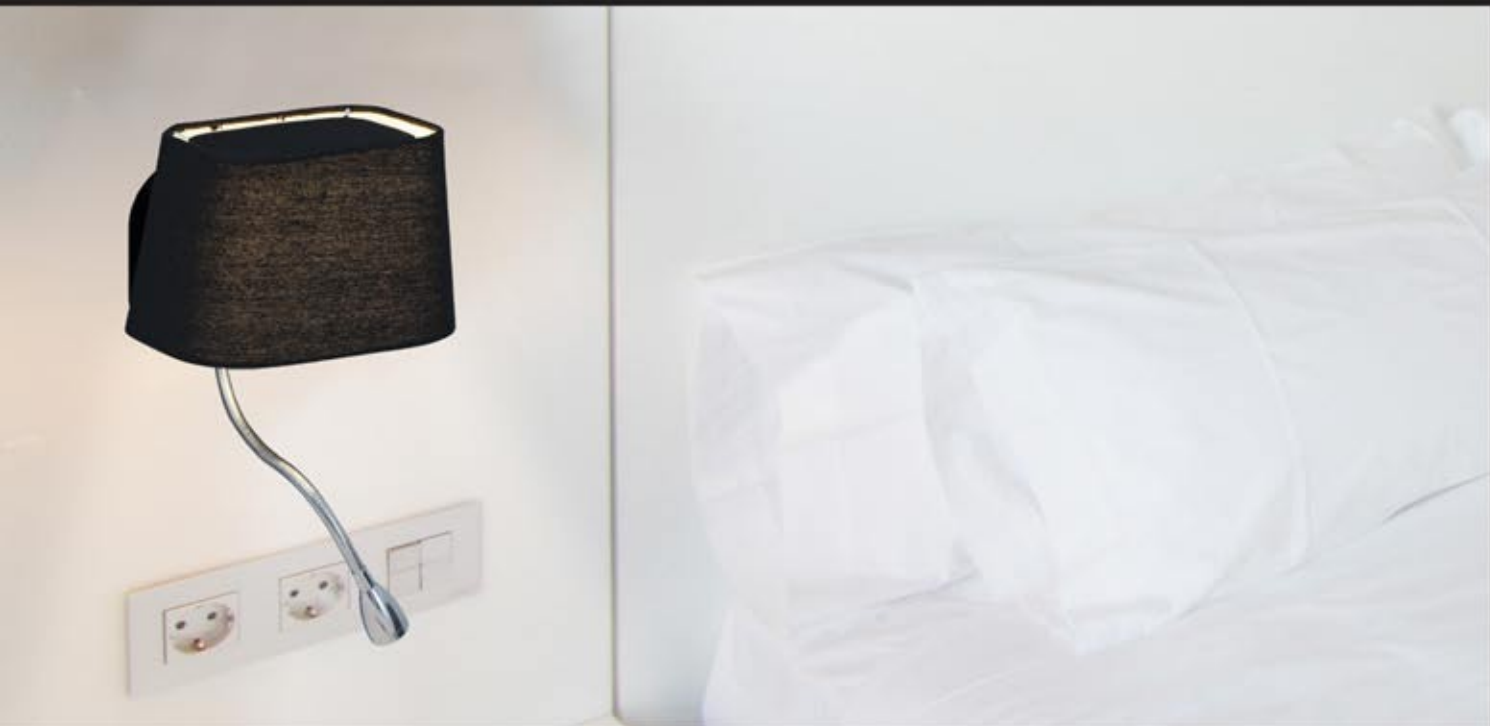

BEDSIDE LAMP
E27 MAX 15W LED

Body Steel
Shade Textile
Diffuser Steel

SWEET

- Estudi Ribaudi

29950
SWEET MATTE WHITE

29951
SWEET MATTE BLACK

BED SIDE LAMP
w/ LED READER
E27 MAX 15W LED +
HIGH POWER LED 1W 3000K