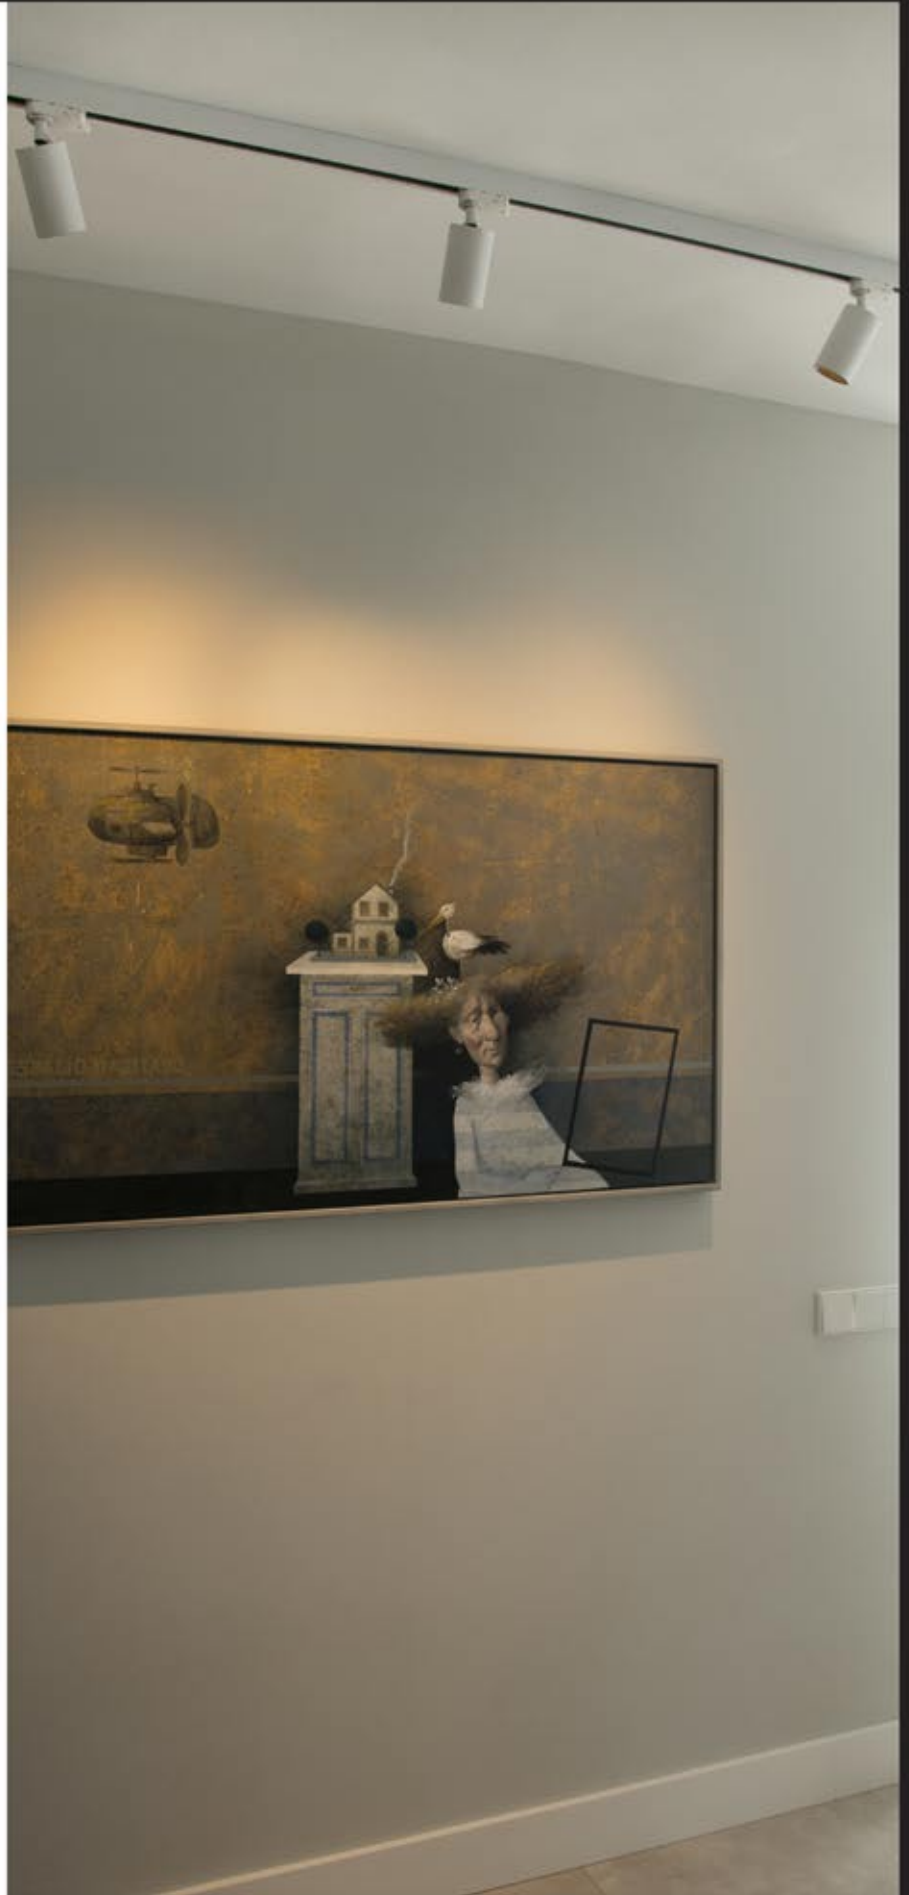

STAN

43720
STAN MATT WHITE

43721
STAN MATT BLACK

43757
STAN SATIN GOLD

TRACKLIGHT
GU10 MAX 8W LED

Body Aluminium

JANET

65136
JANET WHITE / RED