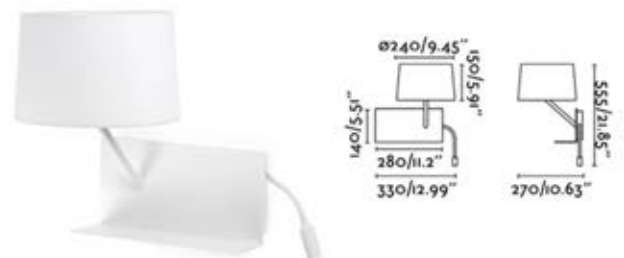

HANDY

- Jordi Blasi

28414
HANDY MATTE WHITE
w/ USB CHARGER

RIGHT BEDSIDE LAMP
w/ LED READER
E27 MAX 15W LED +
HIGH POWER LED 3W 3000K

Body Steel
Shade Textile

28415
HANDY MATTE WHITE
w/ USB CHARGER

LEFT BEDSIDE LAMP
w/ LED READER
E27 MAX 15W LED +
HIGH POWER LED 3W 3000K

Body Steel
Shade Textile