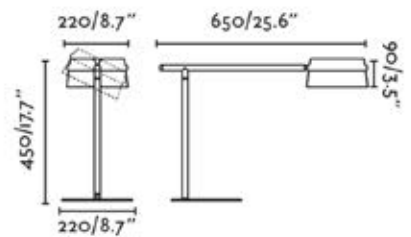

TABLE LAMP

LED SMD 6W 2700K

DIMMABLE

Body Steel

Shade Cherry Tree Wood

29569

LOOP

FLOOR LAMP