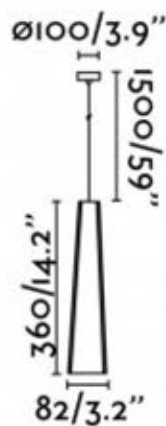

PLUMA

- Nahtrang

64170
PLUMA MATTE WHITE

64172
PLUMA BLACK + GOLD

PENDANT LAMP
LED SMD 6W 3000K

Body Aluminium