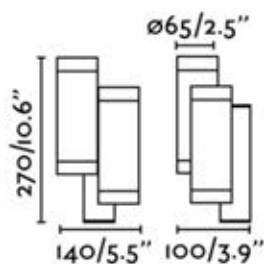

SURFACE WALL LAMP
GU10 MAX 8W LED
IP44

Body Aluminium
Diffuser Transparent Glass

STEPS

- Àlex & Manel Llusçà

75503
STEPS DARK GREY

SURFACE WALL LAMP
4 x GU10 MAX 8W LED
IP44

Body Aluminium
Diffuser Transparent Glass