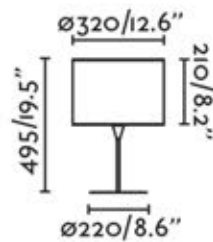

MAMBO

- Faro Lab

64317-47
MAMBO BLACK + RATTAN
TABLE LAMP Ø210
E27 MAX 15W LED

Body Steel
Shade Rattan

64313-49
MAMBO BLACK + RATTAN
FLOOR LAMP
E27 MAX 15W LED

Body Steel
Shade Rattan

64311-48
MAMBO BLACK + RATTAN
TABLE LAMP Ø320
E27 MAX 15W LED

Body Steel
Shade Rattan