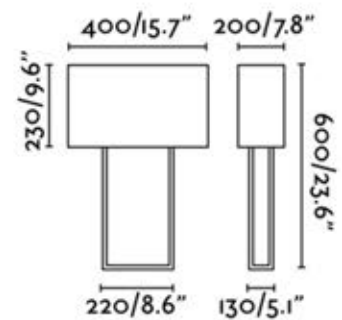

Body Steel

Shade Textile

29985

VESPER BROWN BEIGE

TABLE LAMP

2 x E27 MAX 15W LED

Body Steel

Shade Textile