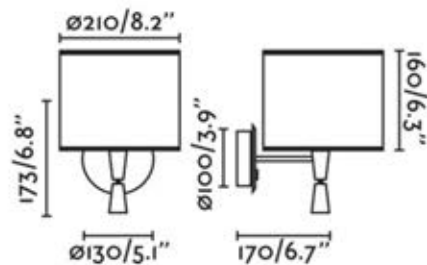

MAMBO

- Faro Lab

64309-47
MAMBO BLACK + RATTAN

BEDSIDE LAMP
w/ LED READER
E27 15W MAX LED +
LED SMD 3W 3000K

Body Steel
Shade Rattan