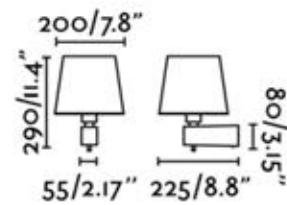

ROOM

- Àlex & Manel Llusçà

29974
ROOM NICKEL + WHITE

29975
ROOM NICKEL + BLACK

BEDSIDE LAMP
E27 MAX 15W LED

Body Steel
Shade Textile