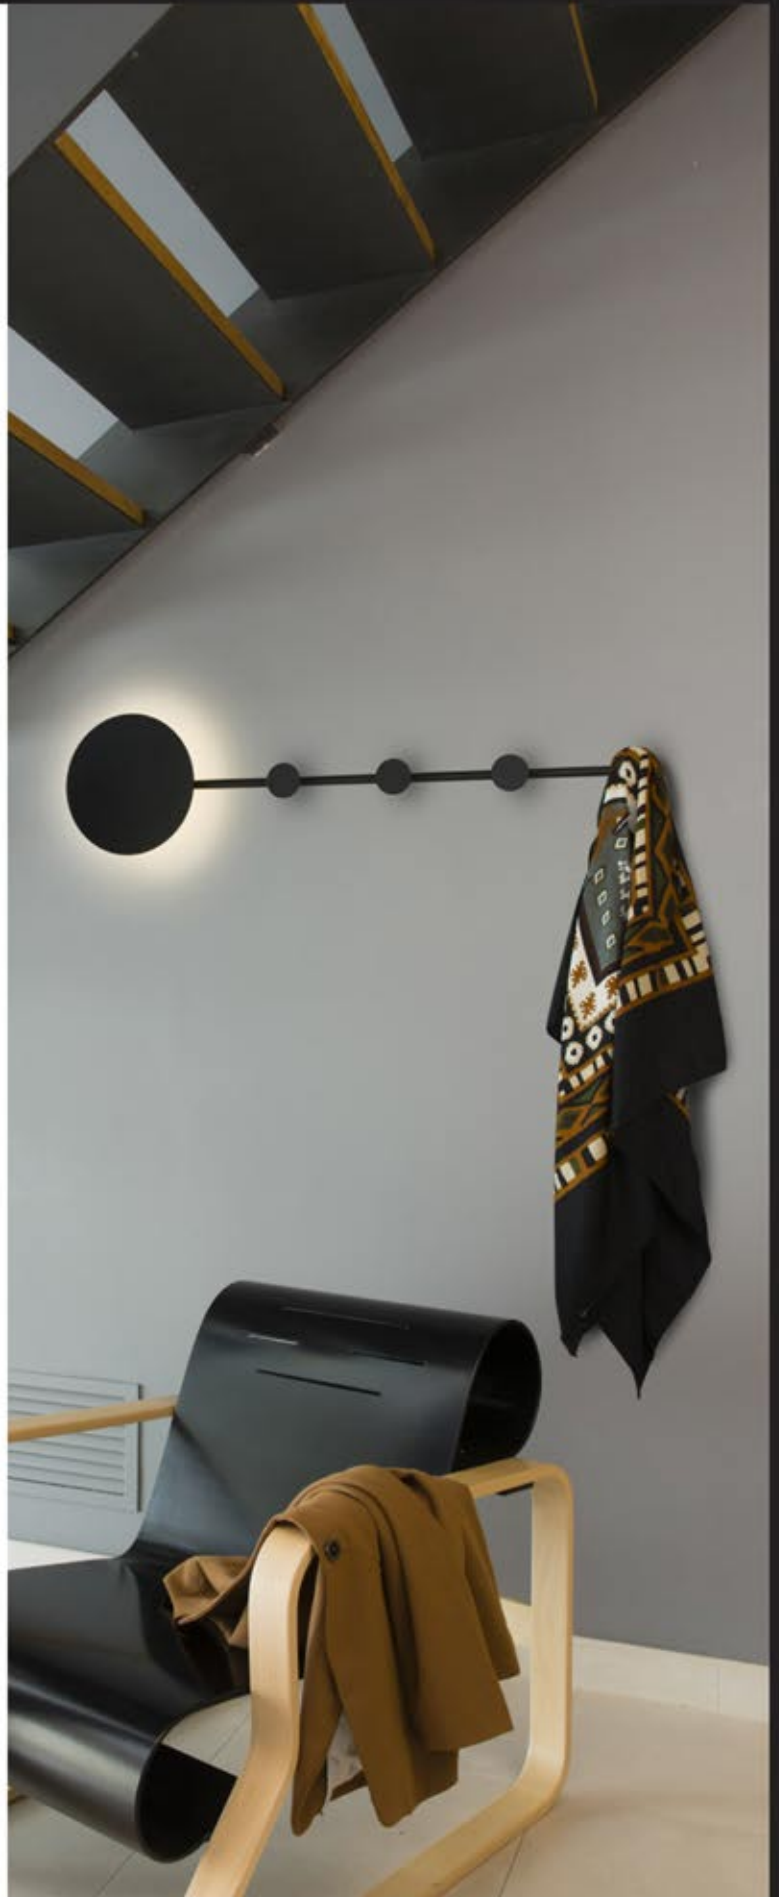

HAN

- Goula/ Figuera

01000
HAN MATTE WHITE

01001
HAN MATTE BLACK
SURFACE WALL LAMP
LED SMD 6W 2700K

Body Steel
Diffuser Opal PMMA