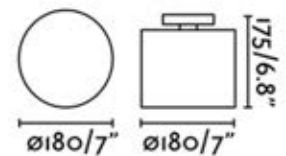

JANET

65136
JANET WHITE / RED

65137
JANET WHITE / GOLD

CEILING LAMP
E27 MAX 15W LED

Body Steel