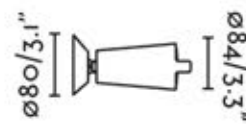

TONI

- Alegre Design

71528
TONI MATTE BLACK

SURFACE WALL / SPIKE LIGHT
GU10 MAX 8W LED
IP65

Body PMMA
Diffuser Polycarbonate