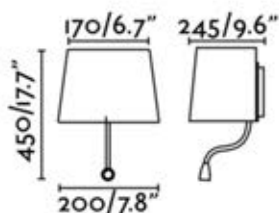

SWEET

- Estudi Ribaudi

29950
SWEET MATTE WHITE

29951
SWEET MATTE BLACK

BED SIDE LAMP
w/ LED READER
E27 MAX 15W LED +
HIGH POWER LED 1W 3000K

Body Steel
Shade Textile
Top Diffuser Textile

29952
SWEET MATTE WHITE

29953
SWEET MATTE BLACK

BEDSIDE LAMP
E27 MAX 15W LED

Body Steel
Shade Textile
Top Diffuser Textile