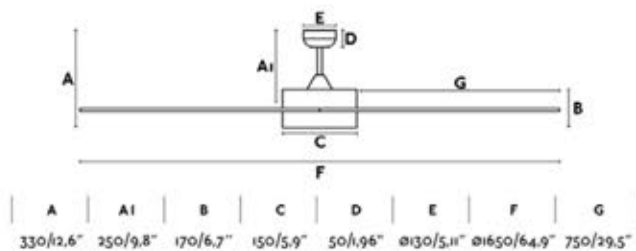

CENTURY

33553A
Body White
Blades White

33554A
Body Satin Nickel
Blades Grey

LED SMD 15W 3000K

Body Steel
Blades Plywood
Diffuser Opal PMMA
Watts 5-8-12-17-25-35
RPM 60-80-95-110-125-140
Airflow 233,41 m3 min / 8243 CFM

33944
Rod Accessory 400MM White

33948
Rod Accessory 400MM Matte Nickel

33954
Rod Accessory 500MM White

33971
Rod Accessory 500MM Satin Nickel