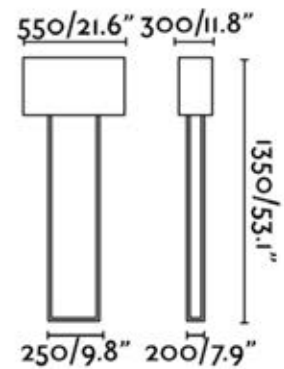

VESPER

- Nahtrang

29979

VESPER BROWN BEIGE

FLOOR LAMP

2 x E27 MAX 15W LED

Body Steel

Shade Textile