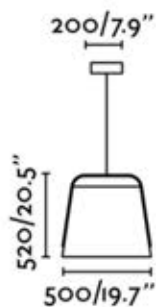

STOOD

- Lúcid

29848
STOOD BLACK + WOOD

PENDANT LAMP
E27 MAX 15W LED

Body Steel
Shade Cherry Tree Wood