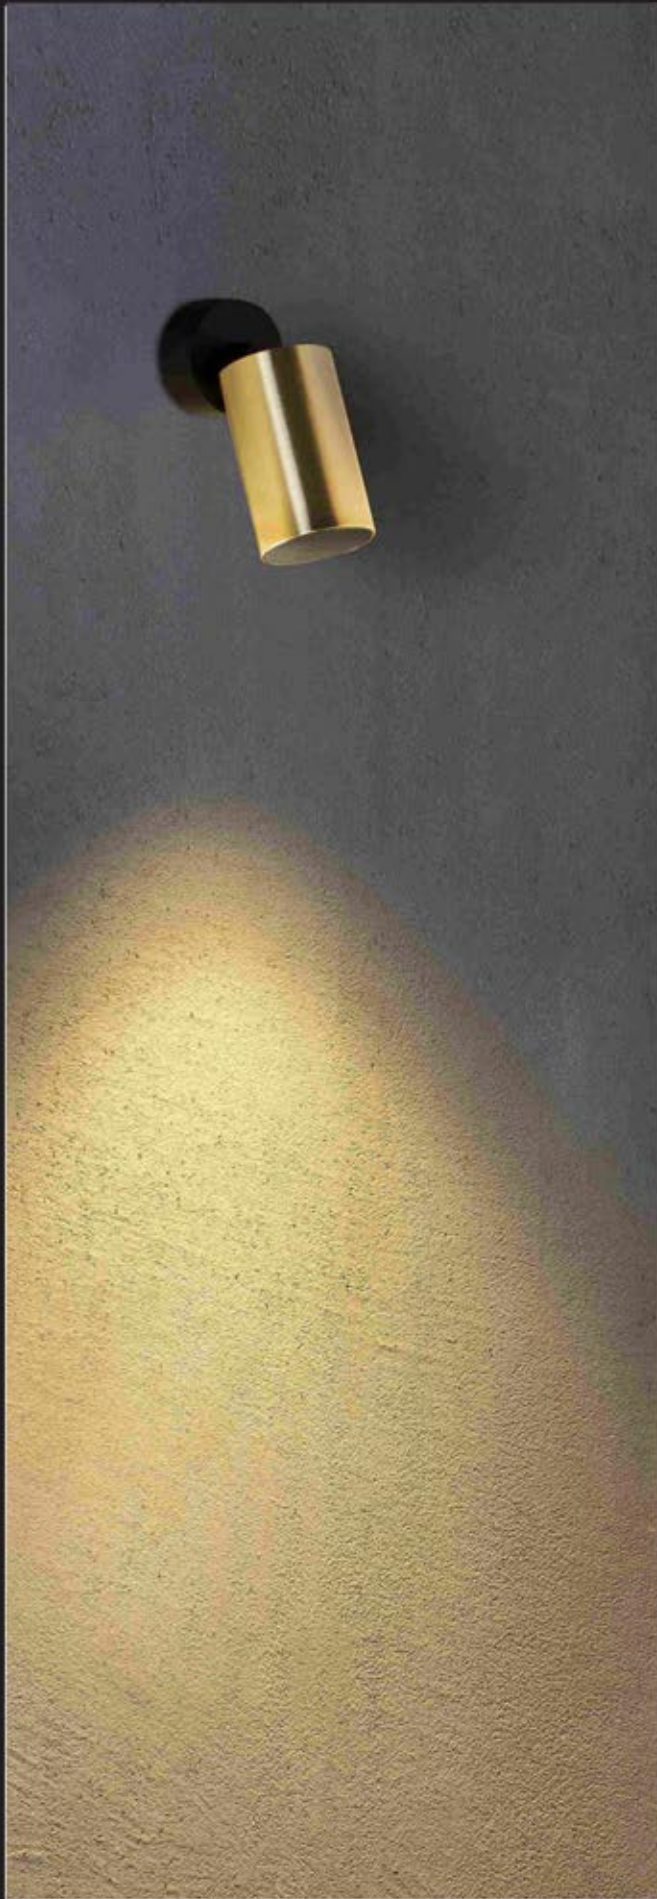

STAN

43722
STAN MATTE WHITE

43723
STAN MATTE BLACK

43762
STAN SATIN GOLD

SPOTLIGHT
GU10 MAX 8W LED

Body Aluminium