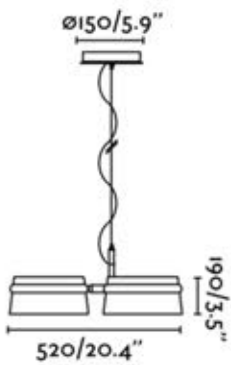

29567

LOOP

PENDANT LAMP

3 x 6W LED SMD 2700K

Body Steel

Shade Cherry Tree Wood

ADJUSTABLE
SHADE

MAMBO