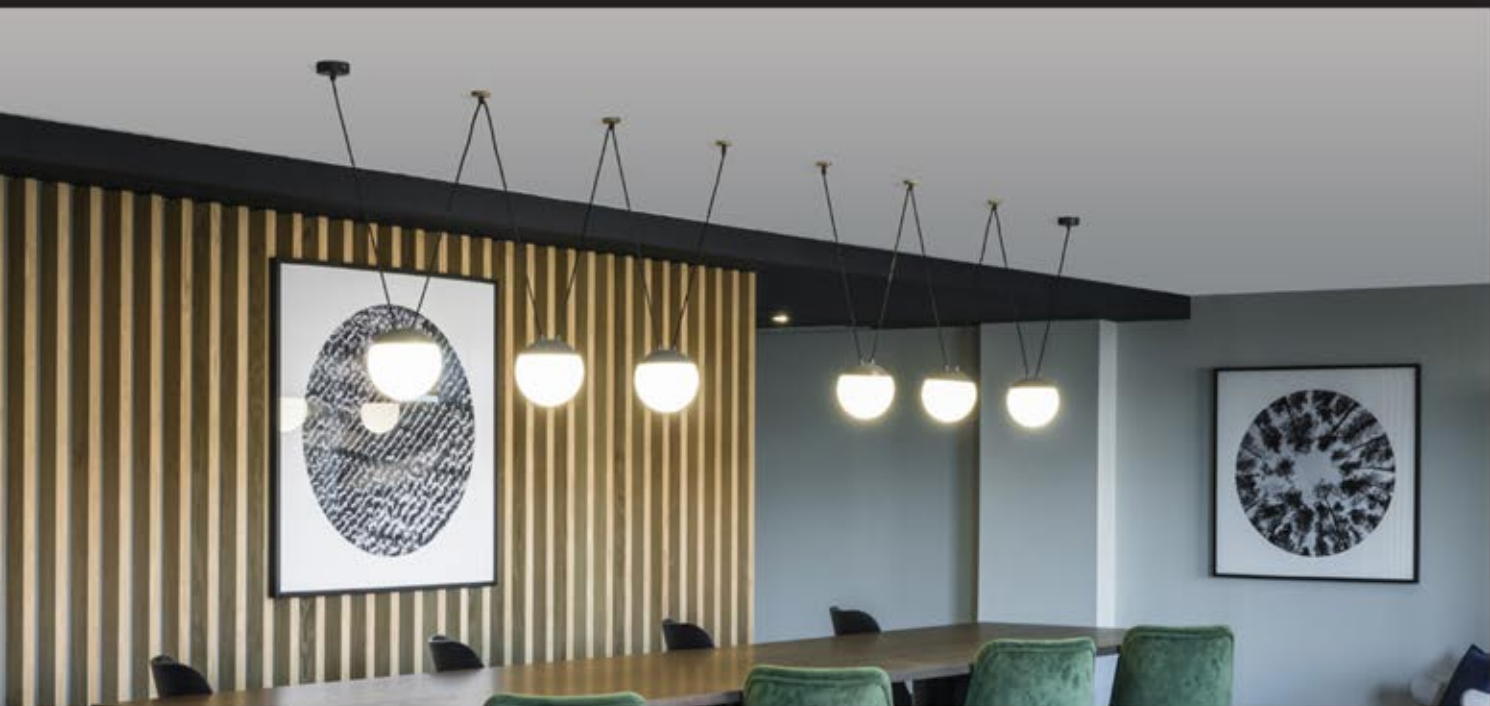

28376

MINE GREY

PENDANT LAMP

E27 MAX 15W LED

Body Aluminium + Wood

Diffuser Opal Glass

28375-3L
MINE SPACE WHITE

28376-3L
MINE SPACE GREY