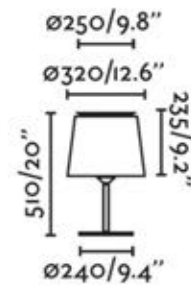

SAVOY

- Isaac Piñeiro

20305-84
SAVOY BLACK + GREEN

TABLE LAMP
E27 MAX 15W LED

Body Steel
Shade Textile
Diffuser Steel