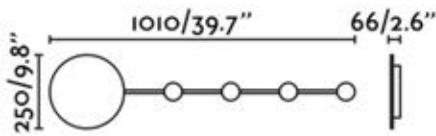

HAN

- Goula/ Figuera

01000
HAN MATTE WHITE

01001
HAN MATTE BLACK
SURFACE WALL LAMP
LED SMD 6W 2700K

Body Steel
Diffuser Opal PMMA