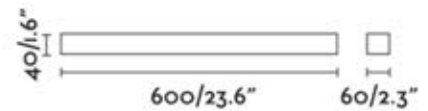

63318
NILO SHINY CHROME

63316
NILO MATT BLACK

WALL LAMP
LED SMD 12W 3000K | IP44

Body Aluminium
Diffuser Opal PMMA

63319
NILO SHINY CHROME

63317
NILO MATT BLACK

WALL LAMP
LED SMD 18W 3000K | IP44

Body Aluminium
Diffuser Opal PMMA