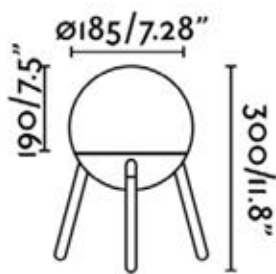

MINE

- Nahtrang

28378
MINE WHITE

28379
MINE GREY

TABLE LAMP
E27 MAX 15W LED

Body Aluminum + Wood
Diffuser Opal Glass