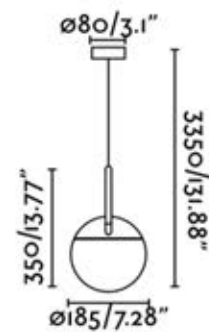

28376

MINE GREY

PENDANT LAMP

E27 MAX 15W LED

Body Aluminium + Wood

Diffuser Opal Glass

28375-3L
MINE SPACE WHITE

28376-3L
MINE SPACE GREY