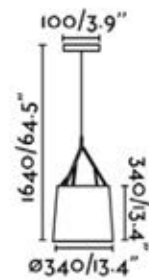

TREE

- Estudi Ribaudí

29864
TREE MATTE BLACK

29865
TREE MATTE WHITE

PENDANT LAMP
E27 MAX 15W LED

Body Steel
Shade Textile