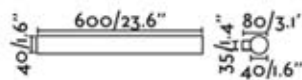

63509
VOLGA SHINY CHROME

63514
VOLGA MATT BLACK

WALL LAMP
LED SMD 18W 3000K | IP44

Body Aluminium
Diffuser Opal PMMA