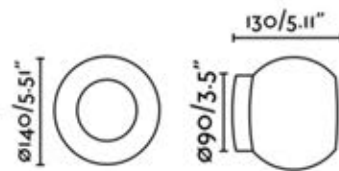

MOY

- Nahtrang

40090
MOY GOLD

40091
MOY CHROME

40092
MOY BRONZE

WALL LAMP
LED SMD 4W 3000K | IP44

Body Steel
Diffuser Opal Glass