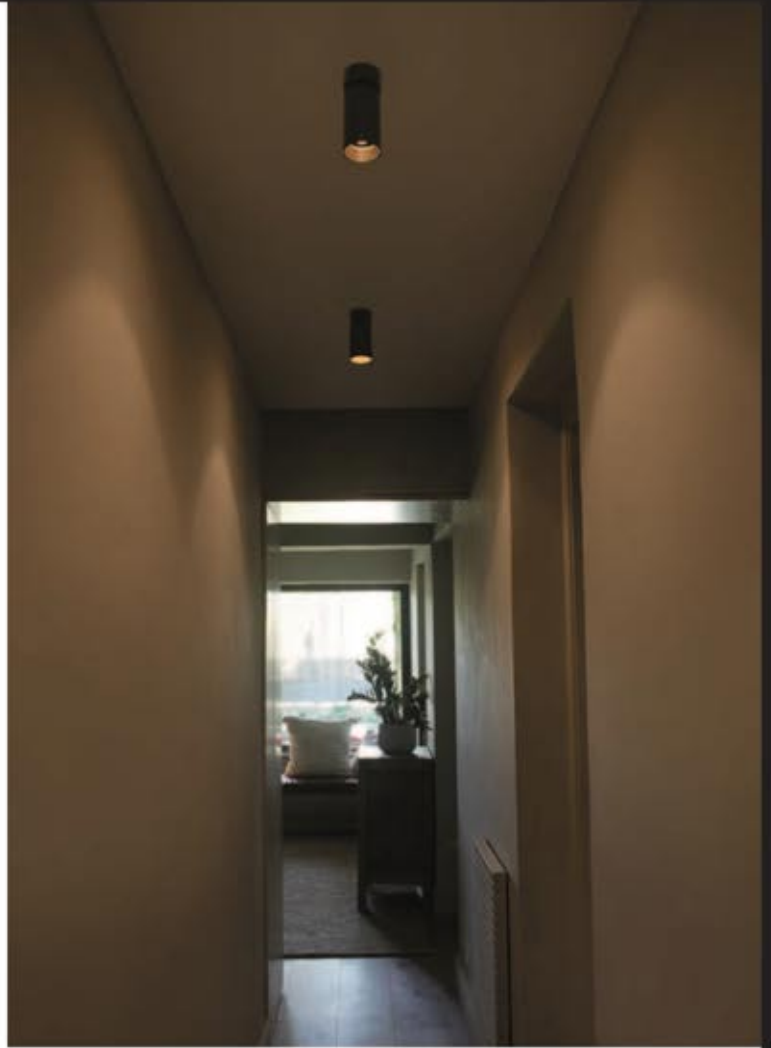

STAN

43746
STAN MATT WHITE

43747
STAN MATT BLACK

43758
STAN GOLD

CEILING LAMP
GU10 MAX 8W LED

Body Aluminium