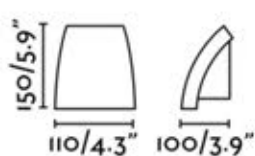

PROA

- Àlex & Manel Llusçà

74400
PROA DARK GREY

SURFACE WALL LAMP
GU10 MAX 8W LED
IP44

Body Aluminium
Diffuser Transparent Glass