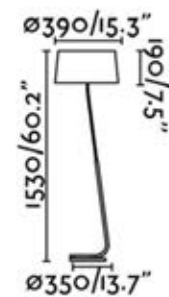

29943
HOTEL WHITE

29948
HOTEL BLACK

FLOOR LAMP
E27 MAX 15W LED

Body Steel
Shade Textile