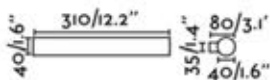

63508
VOLGA SHINY CHROME

63513
VOLGA MATT BLACK

WALL LAMP
LED SMD 12W 3000K | IP44

Body Aluminium
Diffuser Opal PMMA