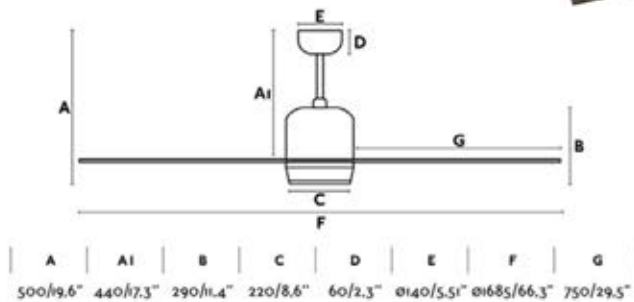

- 34003
  Rod Accessory 600MM Dark Brown
- 34004
  Rod Accessory 900MM Dark Brown
- 34005
  Rod Accessory 1200MM Dark Brown