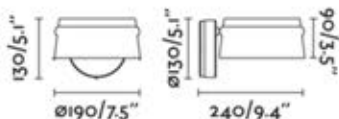

LOOP

- Estudi Ribaudí

29565
LOOP BLACK + WOOD

SURFACE WALL LAMP
LED SMD 6W 2700K
DIMMABLE

Body Steel
Shade Cherry Tree Wood