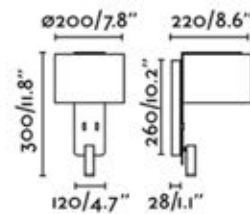

BEDSIDE LAMP
E27 MAX 15W LED

Body Steel
Shade Textile
Diffuser Steel

64304
FOLD MATTE WHITE

BEDSIDE LAMP
w/ LED READER
E27 MAX 15W LED +
LED SMD 3W 3000K

Body Steel
Shade Textile
Diffuser Steel

FRAME

- Nahtrng