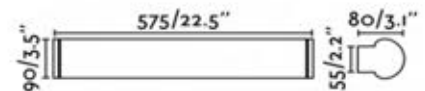

63605
DANUBIO BRONZE

WALL LAMP
LED SMD 18W 2700K | IP44

Body Aluminium
Diffuser Opal Glass