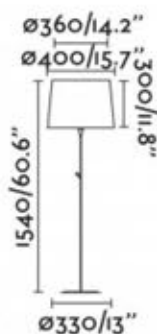

64312-42

SAMBA WHITE +
YELLOW

64313-43

SAMBA BLACK +
GREEN

FLOOR LAMP
E27 MAX 15W LED

Body Steel
Shade Textile