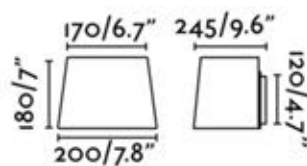

SWEET

- Estudi Ribaudi

29950
SWEET MATTE WHITE

29951
SWEET MATTE BLACK

BED SIDE LAMP
w/ LED READER
E27 MAX 15W LED +
HIGH POWER LED 1W 3000K

Body Steel
Shade Textile
Top Diffuser Textile

29952
SWEET MATTE WHITE

29953
SWEET MATTE BLACK

BEDSIDE LAMP
E27 MAX 15W LED

Body Steel
Shade Textile
Top Diffuser Textile