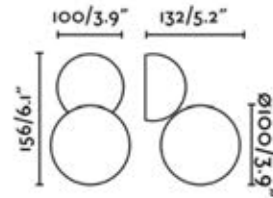

JOY

- Nahtrang

64027
JOY MATTE BLACK

64028
JOY MATTE WHITE

BEDSIDE LAMP
LED SMD 3W 3000K

Body Steel
Diffuser Opal Glass