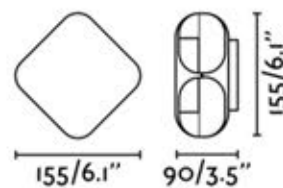

BU-OH

- Estudi Ribaudí

71212
BU-OH DARK GREY

SURFACE WALL LAMP
LED SMD 12W 3000K
IP65

Body Aluminium
Diffuser Opal Polycarbonate