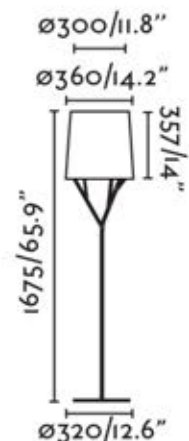

TREE

- Estudi Ribaudí

29866
TREE BLACK

29867
TREE WHITE

TABLE LAMP
E27 MAX 15W LED

29868
TREE BLACK

29869
TREE WHITE

FLOOR LAMP
E27 MAX 15W LED

Body Steel
Shade Textile