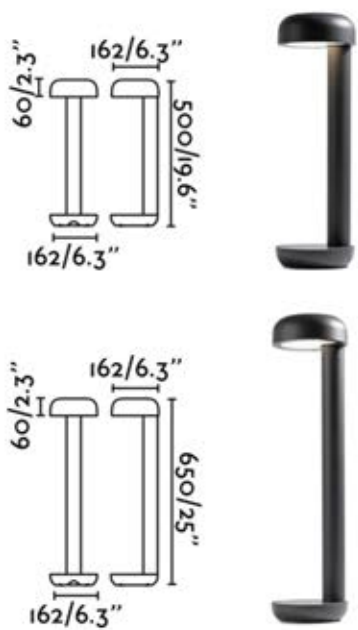

GROW

- Estudi Ribaudí

71206
GROW DARK GREY H50CM

71207
GROW DARK GREY H65CM

BOLLARD
LED SMD 9W 3000K
IP65

Body Aluminium
Diffuser Transparent Polycarbonate

71208
GROW DARK GREY
FLOWER POT ACCESSORY
Body Polycarbonate