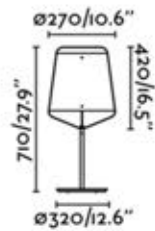

- Lúcid

29845
STOOD BLACK / WOOD
TABLE CLIP LAMP
E27 MAX 15W LED

Body Steel
Shade Cherry Tree Wood

29846
STOOD BLACK / WOOD
TABLE LAMP
E27 MAX 15W LED

Body Steel
Shade Cherry Tree Wood

29847
STOOD BLACK / WOOD
FLOOR LAMP
E27 MAX 15W LED