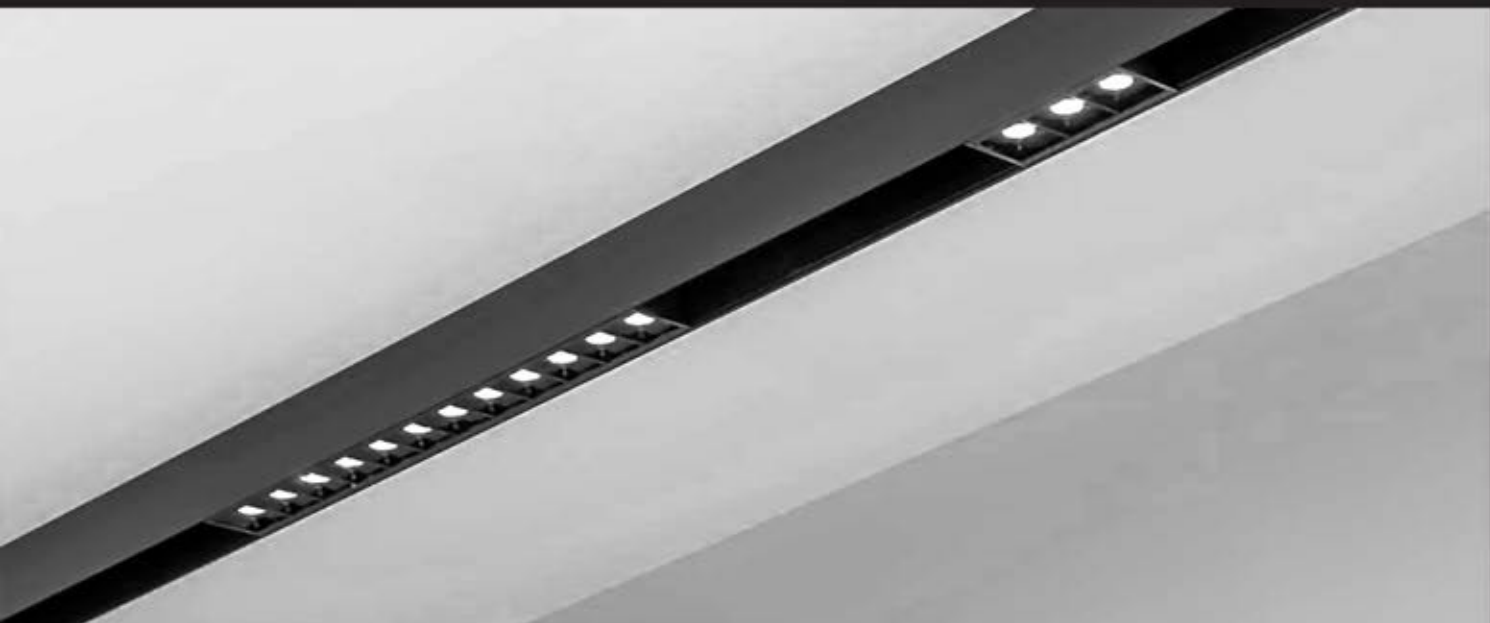

5010193022

Neso Point 3L 4W 34°
3000K 250lm CRI90 24V