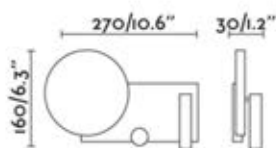

DIMMABLE
INTENSITY