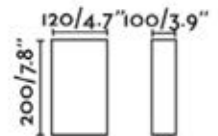

01001
HAN MATTE BLACK
SURFACE WALL LAMP
LED SMD 6W 2700K

Body Steel
Diffuser Opal PMMA

COTTON

66403
COTTON BEIGE

66404
COTTON MATTE BLACK

SURFACE WALL LAMP
E27 MAX 15W LED

Body Steel
Shade Textile

66409
COTTON BEIGE