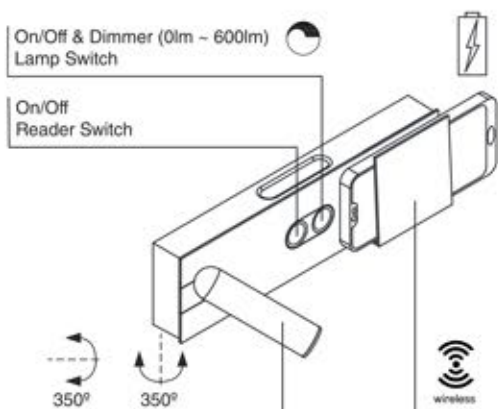

MAGOS

- Faro Lab

20332

MAGOS BLACK + WALNUT
w/ WIRELESS MOBILE CHARGER

BEDSIDE LAMP
with LED READER
DIMMABLE LED SMD 6W 2700K +
LED 3W 2700K

Body Aluminium + ABS + Wood
Diffuser Opal Polycarbonate