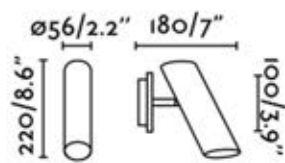

LINK

- Estudi Ribaudí

29873
LINK MATTE WHITE

29874
LINK MATTE BLACK

29897
LINK BRONZE

SPOTLIGHT
GU10 MAX 8W LED

Body Steel