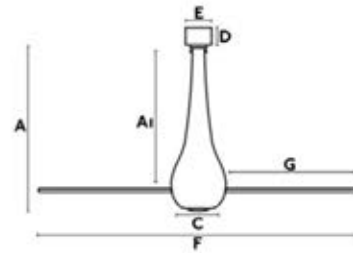

33484
Black LED Lamp
Accessory
15W 3000K

A	A1	B	C	D	E	F	G
390/15.3"	355/13.97"	210/8.26"	190/7.48"	55/2.1"	Ø130/5.11"	Ø1270/50"	530/21.8"

ETERFAN

- Conillas

Body Steel + Glass
Blades Polycarbonate
Watts 3-6-9-13-22-32
RPM 51-77-103-129-155-185
Airflow 145,66 m3 min / 5144 CFM