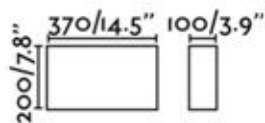

66414
COTTON MATTE BLACK

SURFACE WALL LAMP
2 x E27 MAX 15W LED

Body Steel
Shade Textile

66415
COTTON BEIGE