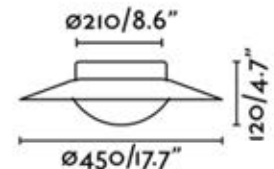

SIDE

- Àlex & Manel Llusçà

62132
SIDE WHITE

62133
SIDE WHITE / NICKEL

62134
SIDE BLACK / GOLD

62135
SIDE BLACK / COPPER

CEILING LAMP
G9 MAX 6W LED

Body Steel
Diffuser Opal Glass

62140
SIDE WHITE

62141
SIDE WHITE / NICKEL

62142
SIDE BLACK / GOLD

62143
SIDE BLACK / COPPER

CEILING LAMP
LED SMD 15W 3000K

Body Steel
Diffuser Opal Glass

62144
SIDE WHITE

62145
SIDE WHITE / NICKEL

62146
SIDE BLACK / GOLD

62147
SIDE BLACK / COPPER

CEILING LAMP
LED SMD 20W 3000K

Body Steel
Diffuser Opal Glass