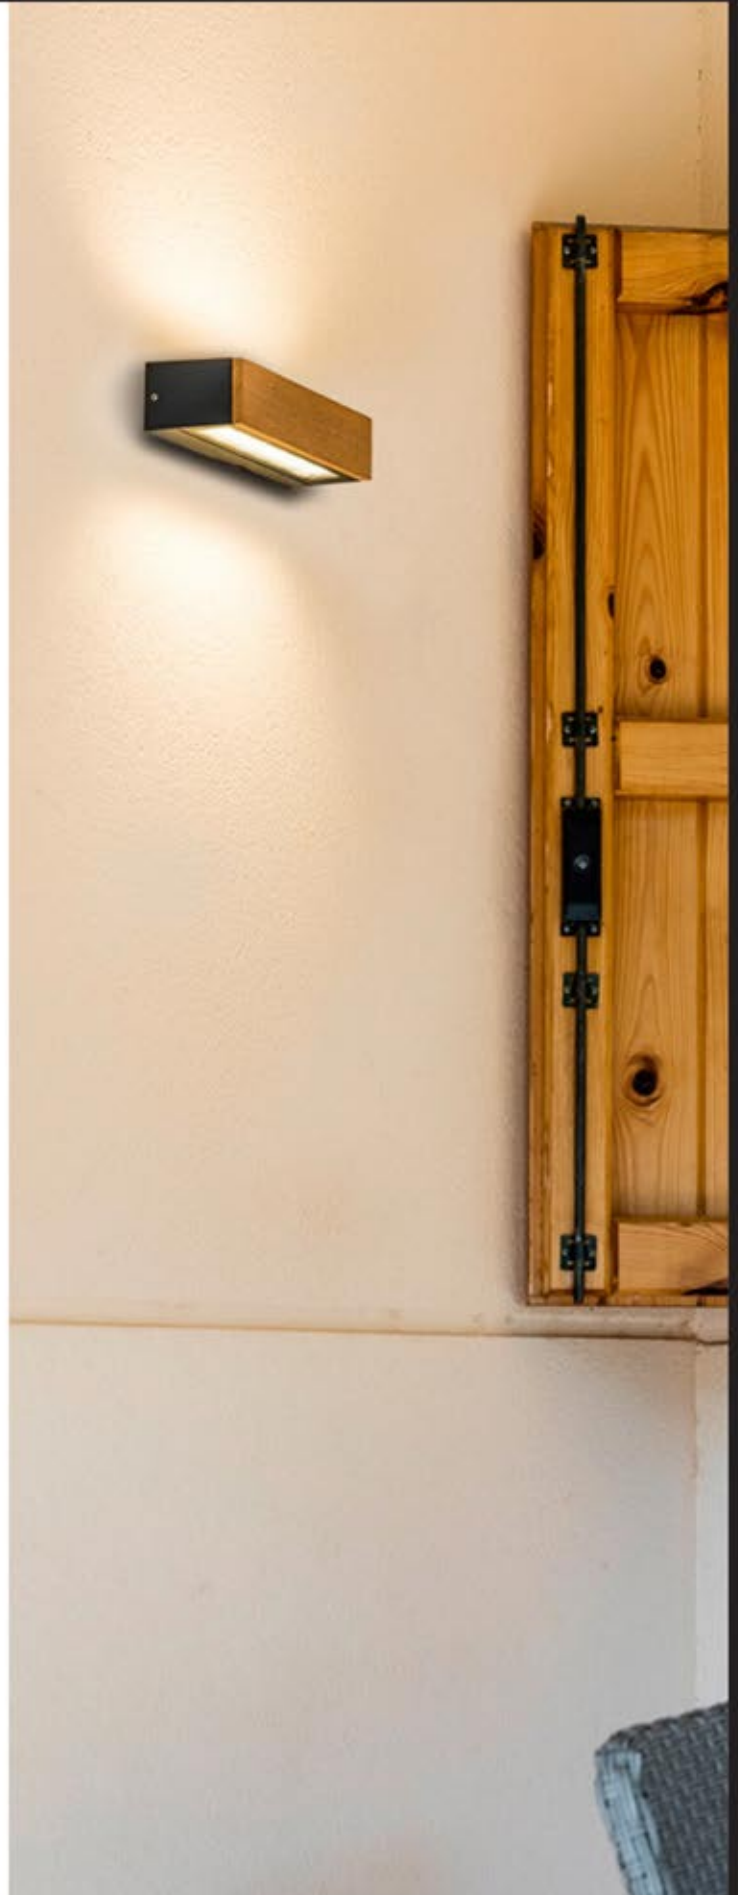

DORO

71899
DORO WOOD

SURFACE WALL LAMP
LED SMD 2 X 6.5W 3000K
IP65

Body Wood + Aluminium
Diffuser Glass Prism

FUTURE

- Estudi Ribaudí

71517
FUTURE DARK GREY

SURFACE WALL LAMP
E27 MAX 15W LED
IP44