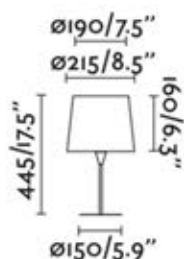

SAMBA

- Faro Lab

64316-36

SAMBA WHITE +
YELLOW

64317-37

SAMBA BLACK +
GREEN

TABLE LAMP
E27 MAX 15W LED

Body Steel
Shade Textile