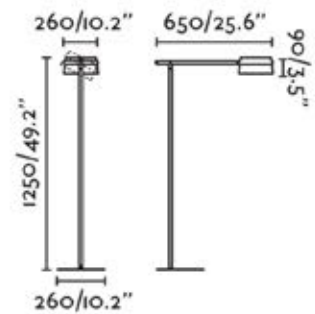

TOUCH
DIMMER

3 INTENSITIES