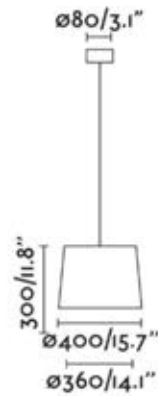

PENDANT LAMP
E27 MAX 15W LED

Body Steel
Shade Textile
Diffuser Opal PMMA

SAVOY

- Isaac Piñeiro

20309-91
SAVOY BLACK + GREEN

PENDANT LAMP
E27 MAX 15W LED

Body Steel
Shade Textile
Diffuser Papyrus

SIDE