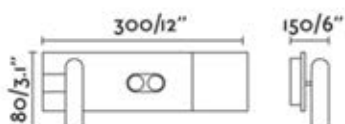

MAGOS

- Faro Lab

20332

MAGOS BLACK + WALNUT
w/ WIRELESS MOBILE CHARGER

BEDSIDE LAMP
with LED READER
DIMMABLE LED SMD 6W 2700K +
LED 3W 2700K

Body Aluminium + ABS + Wood
Diffuser Opal Polycarbonate