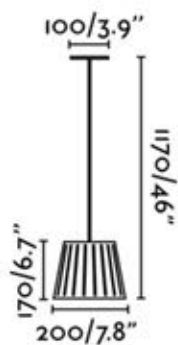

MIX

- Àlex & Manel Llusçà

29966
MIX WHITE

29967
MIX BLACK

PENDANT LAMP
E14 MAX 8W LED

Body Metal

29969
MIX BLACK

PENDANT LAMP
2 x E27 MAX 15W LED

Body Metal