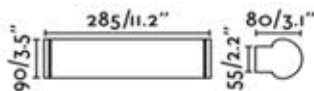

66400-98
OTTON JUTE VERTICAL

WALL LAMP
E27 MAX 15W LED

Body Steel
Shade Jute

DANUBIO

63600
DANUBIO SHINY CHROME

63603
DANUBIO BRONZE

WALL LAMP
LED SMD 9W 2700K | IP44

Body Aluminium
Diffuser Opal Glass