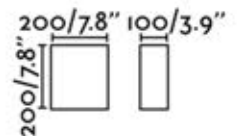

66410
COTTON MATTE BLACK

SURFACE WALL LAMP
2 x E27 MAX 15W LED

Body Steel
Shade Textile

66411
COTTON BEIGE

66412
COTTON MATTE BLACK

SURFACE WALL LAMP
E27 MAX 15W LED

Body Steel
Shade Textile

66405
COTTON BEIGE