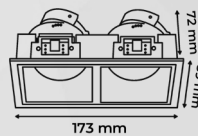

EVO-AZ0701

- GU10 / LED Modular Bulb
- Die-cast Aluminum
- Cutout: 163 x 80 mm
- 230V 60Hz