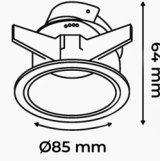

EVO-AZ0102

- GU10 / LED Modular Bulb
- Die-cast Aluminum
- Cutout: Ø78mm
- 230V 60Hz