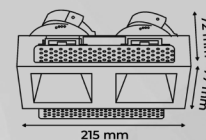

EVO-AZ0802*

- GU10 / LED Modular Bulb
- Die-cast Aluminum
- Cutout: 163 x 80 mm
- 230V 60Hz