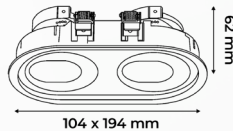

- GU10 Bulb / LED Modular Bulb
- Die-cast Aluminum
- Cutout: Ø94 x 182mm
- 230V 60Hz

EVO-AZ0304*

- GU10 Bulb / LED Modular Bulb
- Die-cast Aluminum
- Cutout: Ø94 x 182mm
- 230V 60Hz