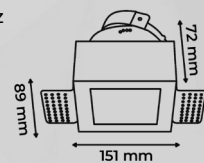

EVO-AZ0602*

- GU10 / LED Modular Bulb
- Die-cast Aluminum
- Cutout: 82 x 79 mm
- 230V 60Hz

TILTABLE RECTANGULAR DOWNLIGHTS