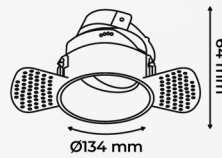

EVO-AZ0202

- GU10 / LED Modular Bulb
- Die-cast Aluminum
- Cutout: Ø75mm
- 230V 60Hz