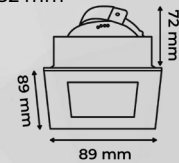

EVO-AZ0502*

- GU10 / LED Modular Bulb
- Die-cast Aluminum
- Cutout: 82 x 82 mm
- 230V 60Hz

TILTABLE TRIMLESS SQUARE DOWNLIGHTS