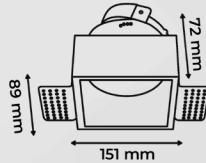

- GU10 / LED Modular Bulb
- Die-cast Aluminum
- Cutout: 82 x 82 mm
- 230V 60Hz

TILTABLE TRIMLESS SQUARE DOWNLIGHTS

EVO-AZ0601

- GU10 / LED Modular Bulb
- Die-cast Aluminum
- Cutout: 82 x 79 mm
- 230V 60Hz