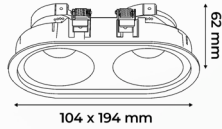

EVO-AZ0802*

- GU10 / LED Modular Bulb
- Die-cast Aluminum
- Cutout: 163 x 80 mm
- 230V 60Hz

TILTABLE OVAL DOWNLIGHTS

EVO-AZ0301

- GU10 Bulb / LED Modular Bulb
- Die-cast Aluminum
- Cutout: Ø94 x 182mm
- 230V 60Hz