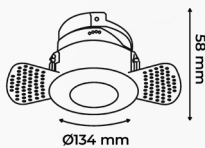

FIXED & TILTABLE TRIMELESS ROUND DOWNLIGHTS

EVO-AZ0201 *FIXED*

- GU10 / LED Modular Bulb
- Die-cast Aluminum
- Cutout: Ø75mm
- 230V 60Hz

EVO-AZ0202

- GU10 / LED Modular Bulb
- Die-cast Aluminum
- Cutout: Ø75mm
- 230V 60Hz