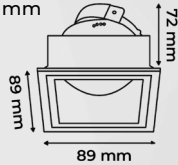

AZ SERIES

DOWNLIGHT FIXTURES

(BULB NOT INCLUDED)

évo

TILTABLE SQUARE DOWNLIGHTS

EVO-AZ0501

- GU10 / LED Modular Bulb
- Die-cast Aluminum
- Cutout: 82 x 82 mm
- 230V 60Hz

EVO-AZ0502*