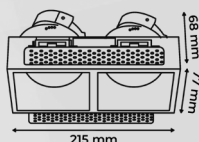

EVO-AZ0702*

- GU10 / LED Modular Bulb
- Die-cast Aluminum
- Cutout: 163 x 80 mm
- 230V 60Hz

TILTABLE TRIMLESS RECTANGULAR DOWNLIGHTS

EVO-AZ0801

- GU10 / LED Modular Bulb
- Die-cast Aluminum
- Cutout: 163 x 80 mm
- 230V 60Hz