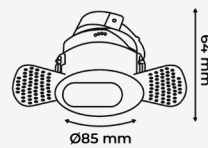

EVO-AZ0204*

- GU10 / LED Modular Bulb
- Die-cast Aluminum
- Cutout: Ø75mm
- 230V 60Hz