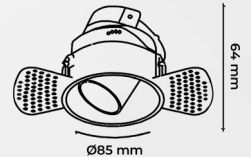

EVO-AZ0205*

- GU10 / LED Modular Bulb
- Die-cast Aluminum
- Cutout: Ø75mm
- 230V 60Hz