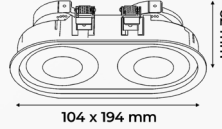

- GU10 Bulb / LED Modular Bulb
- Die-cast Aluminum
- Cutout: Ø94 x 182mm
- 230V 60Hz

EVO-AZ0303*