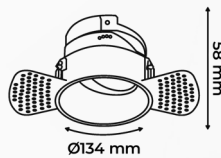

FIXED & TILTABLE TRIMELESS ROUND DOWNLIGHTS

EVO-AZ0201 *FIXED*

- GU10 / LED Modular Bulb
- Die-cast Aluminum
- Cutout: Ø75mm
- 230V 60Hz