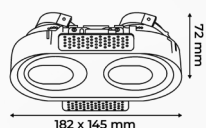

EVO-AZ0404*

- GU10 Bulb / LED Modular Bulb
- Die-cast Aluminum
- 182 x 145 x 72 mm
- Cutout: 92 x 182 mm
- 230V 60Hz