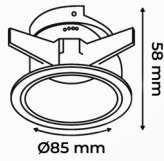

FIXED & TILTABLE ROUND DOWNLIGHTS

EVO-AZ0101 *FIXED*

- GU10 / LED Modular Bulb
- Die-cast Aluminum
- Cutout: Ø78mm
- 230V 60Hz