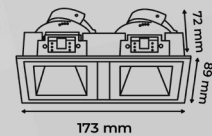

EVO-AZ0702*

- GU10 / LED Modular Bulb
- Die-cast Aluminum
- Cutout: 163 x 80 mm
- 230V 60Hz