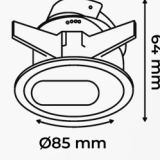

EVO-AZ0103* *FIXED*

- GU10 / LED Modular Bulb
- Die-cast Aluminum
- Cutout: Ø78mm
- 230V 60Hz

EVO-AZ0104*

- GU10 / LED Modular Bulb
- Die-cast Aluminum
- Cutout: Ø78mm
- 230V 60Hz

EVO-AZ0105*

- GU10 / LED Modular Bulb
- Die-cast Aluminum
- Cutout: Ø78mm
- 230V 60Hz