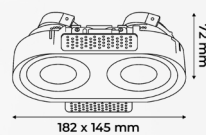

- GU10 Bulb / LED Modular Bulb
- Die-cast Aluminum
- 182 x 145 x 72 mm
- Cutout: 92 x 182 mm
- 230V 60Hz

EVO-AZ0403*

- GU10 Bulb / LED Modular Bulb
- Die-cast Aluminum
- 182 x 145 x 72 mm
- Cutout: 92 x 182 mm
- 230V 60Hz