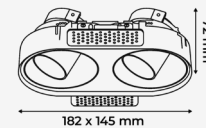

TILTABLE OVAL DOWNLIGHTS

- GU10 Bulb / LED Modular Bulb
- Die-cast Aluminum
- Cutout: Ø94 x 182mm
- 230V 60Hz

- GU10 Bulb / LED Modular Bulb
- Die-cast Aluminum
- Cutout: Ø94 x 182mm
- 230V 60Hz

- GU10 Bulb / LED Modular Bulb
- Die-cast Aluminum
- Cutout: Ø94 x 182mm
- 230V 60Hz

- GU10 Bulb / LED Modular Bulb
- Die-cast Aluminum
- Cutout: Ø94 x 182mm
- 230V 60Hz

TILTABLE TRIMLESS OVAL DOWNLIGHTS

- GU10 Bulb / LED Modular Bulb
- Die-cast Aluminum
- 182 x 145 x 72 mm
- Cutout: 92 x 182 mm
- 230V 60Hz

- GU10 Bulb / LED Modular Bulb
- Die-cast Aluminum
- 182 x 145 x 72 mm
- Cutout: 92 x 182 mm
- 230V 60Hz

- GU10 Bulb / LED Modular Bulb
- Die-cast Aluminum
- 182 x 145 x 72 mm
- Cutout: 92 x 182 mm
- 230V 60Hz

- GU10 Bulb / LED Modular Bulb
- Die-cast Aluminum
- 182 x 145 x 72 mm
- Cutout: 92 x 182 mm
- 230V 60Hz