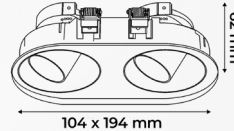

- GU10 Bulb / LED Modular Bulb
- Die-cast Aluminum
- Cutout: Ø94 x 182mm
- 230V 60Hz

TILTABLE TRIMLESS OVAL DOWNLIGHTS

EVO-AZ0401

- GU10 Bulb / LED Modular Bulb
- Die-cast Aluminum
- 182 x 145 x 72 mm
- Cutout: 92 x 182 mm
- 230V 60Hz