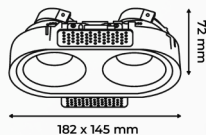

- GU10 Bulb / LED Modular Bulb
- Die-cast Aluminum
- Cutout: Ø94 x 182mm
- 230V 60Hz

TILTABLE TRIMLESS OVAL DOWNLIGHTS

EVO-AZ0401

- GU10 Bulb / LED Modular Bulb
- Die-cast Aluminum
- 182 x 145 x 72 mm
- Cutout: 92 x 182 mm
- 230V 60Hz