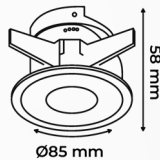

EVO-AZ0103* *FIXED*

- GU10 / LED Modular Bulb
- Die-cast Aluminum
- Cutout: Ø78mm
- 230V 60Hz

EVO-AZ0104*

- GU10 / LED Modular Bulb
- Die-cast Aluminum
- Cutout: Ø78mm
- 230V 60Hz

EVO-AZ0105*

- GU10 / LED Modular Bulb
- Die-cast Aluminum
- Cutout: Ø78mm
- 230V 60Hz