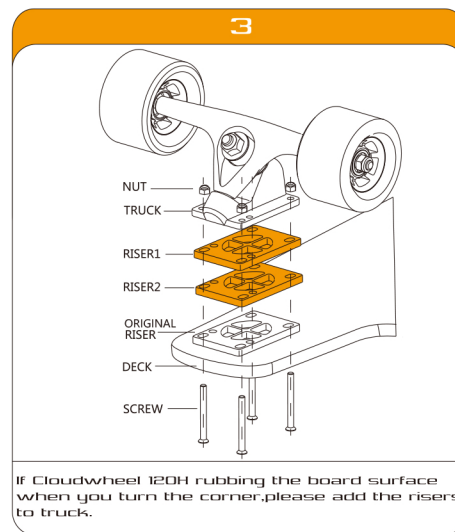

BEARINGS

RISER

WRENCHS

WASHERS

INSTALLATION INSTRUCTIONS DONUT 120H

INSTALLATION INSTRUCTIONS DONUT 120H

INSTALLATION INSTRUCTIONS DISCOVERY 1200

CLOUDWHEEL