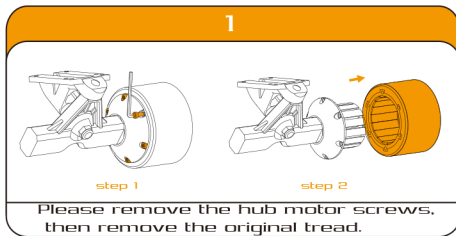

WHAT'S INSIDE

CLOUDWHEELS

SCREWS

WRENCHES

BEARINGS

WASHERS

RISER

END CAP

The parts in the orange wire frame have been installed on the tread assembly.

INSTALLATION INSTRUCTIONS DONUT 120H

INSTALLATION INSTRUCTIONS DONUT 120H

INSTALLATION INSTRUCTIONS DISCOVERY 120D

CLOUDWHEEL

service@icloudwheel.com