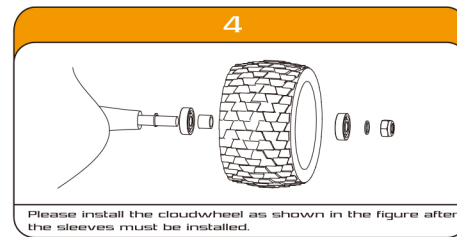

INSTALLATION INSTRUCTIONS DISCOVERY 120D

service@icloudwheel.com

www.icloudwheel.com

IWONDER