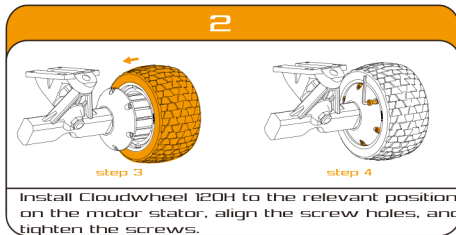

WHAT'S INSIDE

CLOUDWHEELS

SCREWS

WRENCHES

BEARINGS

WASHERS

RISER

END CAP

The parts in the orange wire frame have been installed on the tread assembly.

INSTALLATION INSTRUCTIONS DONUT 120H

INSTALLATION INSTRUCTIONS DONUT 120H

INSTALLATION INSTRUCTIONS DISCOVERY 120D

CLOUDWHEEL

service@icloudwheel.com