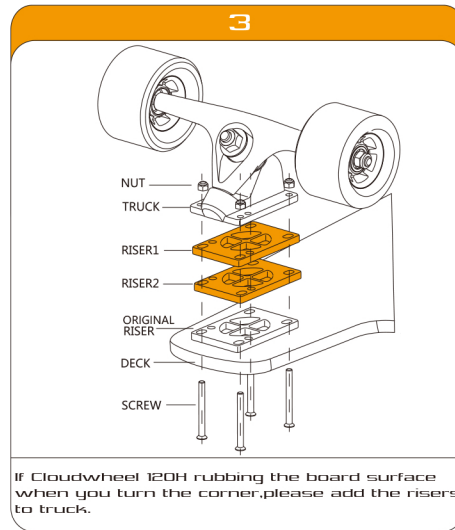

WRENCHS

WASHERS

INSTALLATION INSTRUCTIONS DONUT 120H

INSTALLATION INSTRUCTIONS DONUT 120H

INSTALLATION INSTRUCTIONS DISCOVERY 120D

service@icloudwheel.com

www.icloudwheel.com

IWONDER

WHAT'S INSIDE

CLOUDWHEELS

SCREWS

BEARINGS

RISER

WRENCHS

WASHERS

INSTALLATION INSTRUCTIONS DONUT 120H