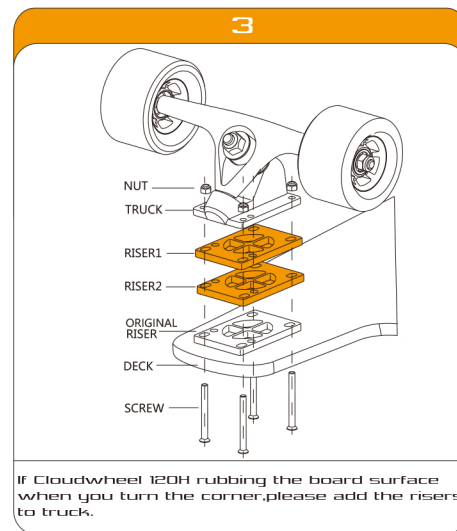

INSTALLATION INSTRUCTIONS DONUT 120H