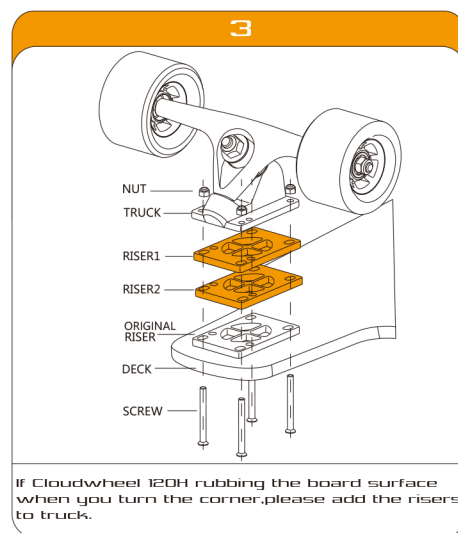

RISER

WRENCHS

WASHERS

INSTALLATION INSTRUCTIONS DONUT 120H

INSTALLATION INSTRUCTIONS DONUT 120H

INSTALLATION INSTRUCTIONS DISCOVERY 120D

service@icloudwheel.com

www.icloudwheel.com