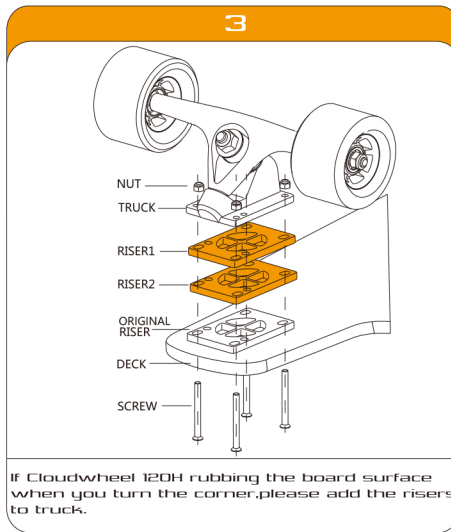

WHAT'S INSIDE

CLOUDWHEELS

SCREWS

WRENCHES

BEARINGS

WASHERS

RISER

END CAP

The parts in the orange wire frame have been installed on the tread assembly.

INSTALLATION INSTRUCTIONS DONUT 120H

INSTALLATION INSTRUCTIONS DONUT 120H

INSTALLATION INSTRUCTIONS DISCOVERY 120D

CLOUDWHEEL

service@icloudwheel.com