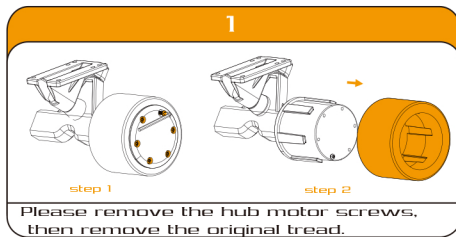

WHAT'S INSIDE

CLOUDWHEELS

SCREWS

BEARINGS

RISER

WRENCHS

WASHERS

INSTALLATION INSTRUCTIONS DONUT 120H