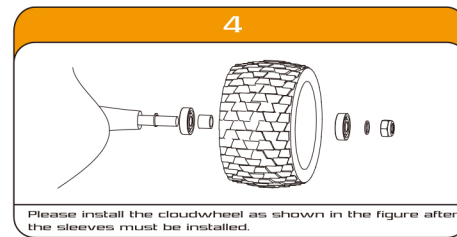

RISER

WRENCHS

WASHERS

INSTALLATION INSTRUCTIONS DONUT 120H

INSTALLATION INSTRUCTIONS DONUT 120H

INSTALLATION INSTRUCTIONS DISCOVERY 120D

service@icloudwheel.com

www.icloudwheel.com