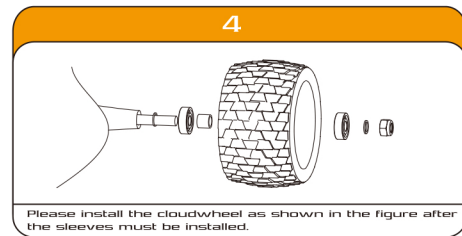

The parts in the orange wire frame have been installed on the tread assembly.

INSTALLATION INSTRUCTIONS DONUT 120H

INSTALLATION INSTRUCTIONS DONUT 120H

INSTALLATION INSTRUCTIONS DISCOVERY 120D

CLOUDWHEEL

service@icloudwheel.com