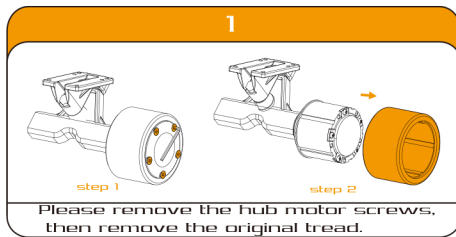

BEARINGS

RISER

WRENCHS

WASHERS

INSTALLATION INSTRUCTIONS DONUT 120H

INSTALLATION INSTRUCTIONS DONUT 120H

INSTALLATION INSTRUCTIONS DISCOVERY 1200

CLOUDWHEEL