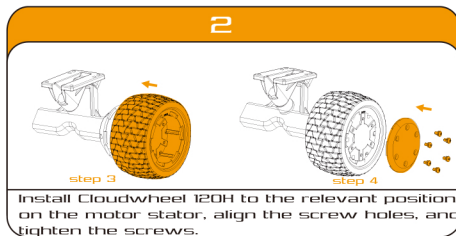

WHAT'S INSIDE

CLOUDWHEELS

SCREWS

BEARINGS

RISER

WRENCHS

WASHERS

INSTALLATION INSTRUCTIONS DONUT 120H

INSTALLATION INSTRUCTIONS DONUT 120H

INSTALLATION INSTRUCTIONS DISCOVERY 120D

service@icloudwheel.com

www.icloudwheel.com

IWONDER