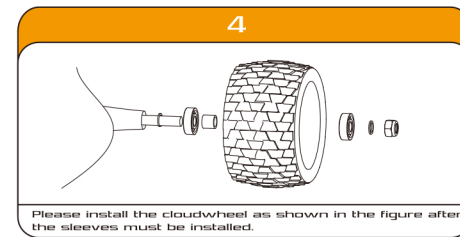

INSTALLATION INSTRUCTIONS DISCOVERY 120D

service@icloudwheel.com

www.icloudwheel.com

IWONDER