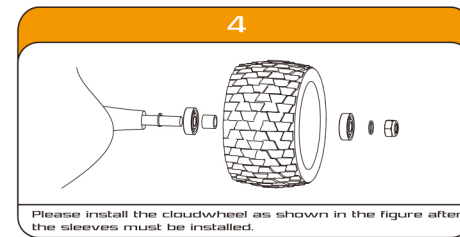

BEARINGS

RISER

WRENCHS

WASHERS

INSTALLATION INSTRUCTIONS DONUT 120H

INSTALLATION INSTRUCTIONS DONUT 120H

INSTALLATION INSTRUCTIONS DISCOVERY 1200

CLOUDWHEEL