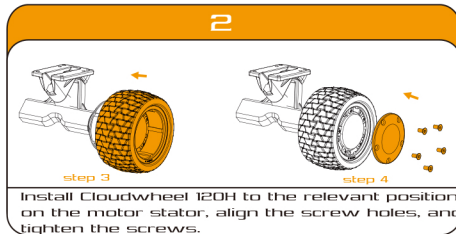

BEARINGS

RISER

WRENCHS

WASHERS

INSTALLATION INSTRUCTIONS DONUT 120H

INSTALLATION INSTRUCTIONS DONUT 120H

INSTALLATION INSTRUCTIONS DISCOVERY 1200

CLOUDWHEEL