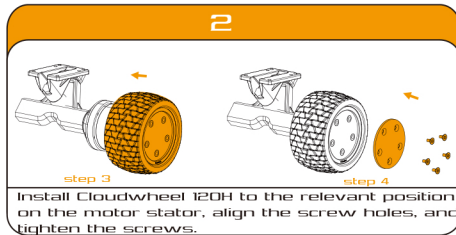

RISER

WRENCHS

WASHERS

INSTALLATION INSTRUCTIONS DONUT 120H

INSTALLATION INSTRUCTIONS DONUT 120H

INSTALLATION INSTRUCTIONS DISCOVERY 120D

service@icloudwheel.com

www.icloudwheel.com