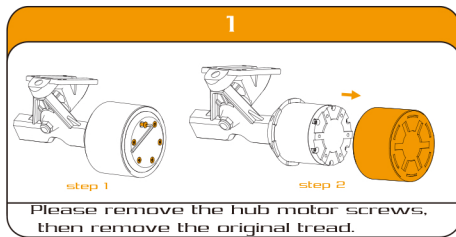

WHAT'S INSIDE

CLOUDWHEELS

SCREWS

BEARINGS

RISER

WRENCHS

WASHERS

INSTALLATION INSTRUCTIONS DONUT 120H

INSTALLATION INSTRUCTIONS DONUT 120H

INSTALLATION INSTRUCTIONS DISCOVERY 120D

service@icloudwheel.com

www.icloudwheel.com

IWONDER