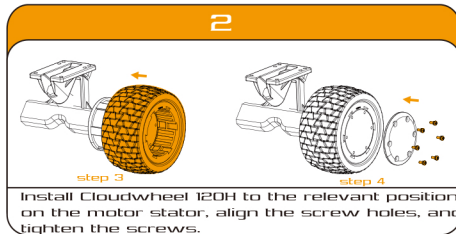

WHAT'S INSIDE

CLOUDWHEELS

SCREWS

BEARINGS

RISER

WRENCHS

WASHERS

INSTALLATION INSTRUCTIONS DONUT 120H