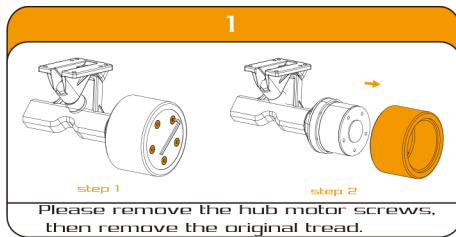

RISER

WRENCHS

WASHERS

INSTALLATION INSTRUCTIONS DONUT 120H

INSTALLATION INSTRUCTIONS DONUT 120H

INSTALLATION INSTRUCTIONS DISCOVERY 120D

service@icloudwheel.com

www.icloudwheel.com