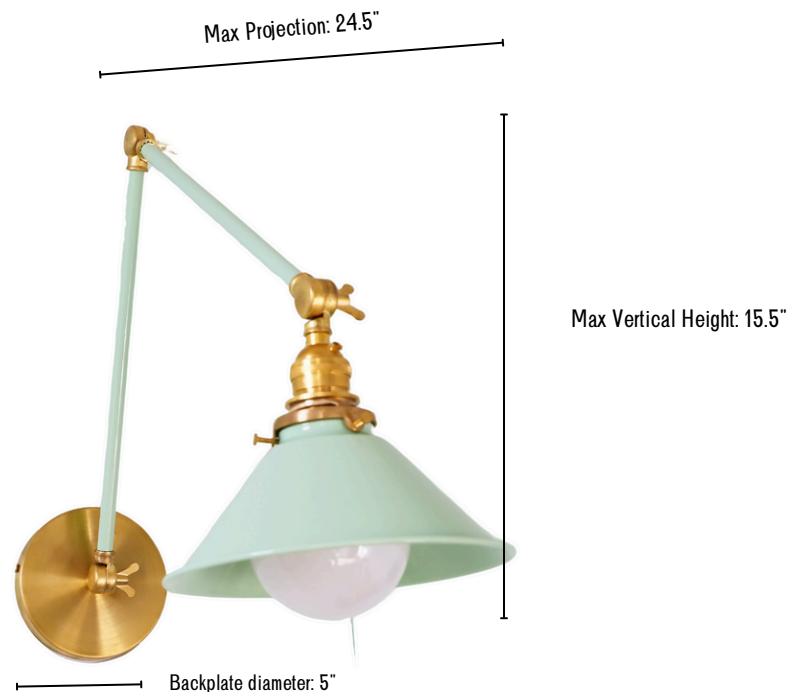

Cora Sconce

Reminiscent of pharmacy lamps of the past, the Cora Adjustable Sconce is a play on early 20th-century style. This adjustable wall sconce features sleek lines, a classic conical-shaped shade, and comes in some slightly less traditional colors. Whether it is placed above open shelving, a desk, or a bed, it offers bright, targeted lighting exactly where you need it.

Made to order by our team of light makers in New Orleans, LA. UL Listed for dry locations, indoor use. Damp rated sockets available by request.

DIMENSIONS:

- This is an adjustable Light with 3 swivels. Projection and Vertical Height Depends on how you open or closed you prefer the fixture to be.

MOUNTING & INSTALLATION

- Location: Wall
- Weight: 3 lbs
- Canopy: 5"
- Junction Box: 4" oct/rnd
- Standard with universal hardware

CERTIFICATIONS

- UL Rated

LAMP/WIRING

- Socket Type: (1) E26
- Voltage: 120V
- Max Wattage: 75W
- Bulbs Included: No
- Bulb Recommendation: A19, G16.5, G20, G25, G30, decorative bulbs