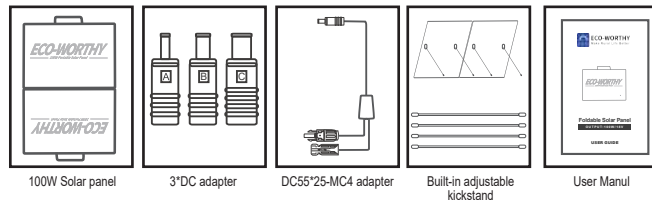

ECO-WORTHY

Portable Solar Panel

100W/18V

USER GUIDE

Technical Parameter

Rated Power	100W
Solar Cell	Monocrystalline
Maximum/Peak Voltage(Vmp)	18V
Open Circuit Voltage(Voc)	21.6V
Short circuit current(Isc)	5.9A
Maximum current	5.6A
Solar panel extension cable	3 meters, 5.5*2.1mm connector
Demension(Unfolded)	94.5x62.5x3.0cm(37.2x24.6x1.2 inch)
Demension(Folded)	46.5x62.5x5.7cm(18.3x24.6x2.2inch)

What's in box

Product Details

Solar panels

(1)

(2)

Built-in adjustable kickstand

BUILT-IN Adjustable Bracket, by changing the jack position on the back of the solar panel, the adjustment angle is 30 ° or 40 °, whether in the morning or afternoon, high latitude area, can provide you with the most suitable solar plate angle for solar charging.