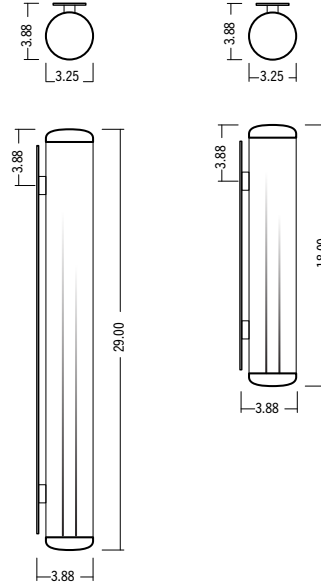

	SMALL	LARGE
<b>DIMENSIONS</b>	3.25" W x 18" H	3.25" W x 29" H
<b>LAMPING</b>	13W integrated LED	21W integrated LED
<b>VOLTAGE</b>	12V, with 120V dimmer compatible driver	12V, with 120V dimmer compatible driver
<b>LUMENS</b>	1,000 lm	1,500 lm
<b>COLOR TEMP</b>	3000K or 4000K	3000K or 4000K
<b>MOUNTING</b>	2.5" x 15.5" back plate	2.5" x 27" back plate
<b>WEIGHT</b>	6 lbs	7.5 lbs

## GREY

GLASS	SIZE	TEMP	SKU
OPALINE	SMALL	3000K	CEL-087SS-30
OPALINE	SMALL	4000K	CEL-087SS-40
OPALINE	LARGE	3000K	CEL-087SL-30
OPALINE	LARGE	4000K	CEL-087SL-40
OPALINE FADE	SMALL	3000K	CEL-088SS-30
OPALINE FADE	SMALL	4000K	CEL-088SS-40
OPALINE FADE	LARGE	3000K	CEL-088SL-30
OPALINE FADE	LARGE	4000K	CEL-088SL-40

## SILVER

GLASS	SIZE	TEMP	SKU
OPALINE	SMALL	3000K	CEL-077SS-30
OPALINE	SMALL	4000K	CEL-077SS-40
OPALINE	LARGE	3000K	CEL-077SL-30
OPALINE	LARGE	4000K	CEL-077SL-40
OPALINE FADE	SMALL	3000K	CEL-078SS-30
OPALINE FADE	SMALL	4000K	CEL-078SS-40
OPALINE FADE	LARGE	3000K	CEL-078SL-30
OPALINE FADE	LARGE	4000K	CEL-078SL-40

## BRASS

GLASS	SIZE	TEMP	SKU
OPALINE	SMALL	3000K	CEL-047SS-30
OPALINE	SMALL	4000K	CEL-047SS-40
OPALINE	LARGE	3000K	CEL-047SL-30
OPALINE	LARGE	4000K	CEL-047SL-40
OPALINE FADE	SMALL	3000K	CEL-048SS-30
OPALINE FADE	SMALL	4000K	CEL-048SS-40
OPALINE FADE	LARGE	3000K	CEL-048SL-30
OPALINE FADE	LARGE	4000K	CEL-048SL-40