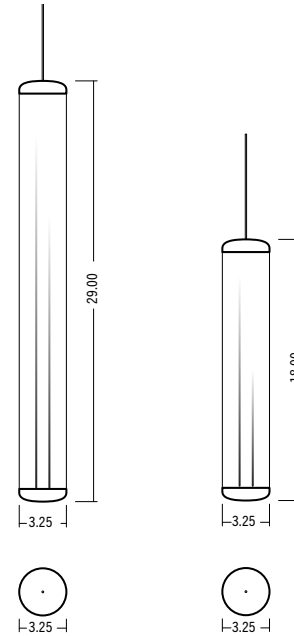

CELESTE COLLECTION
PENDANT

CELESTE COLLECTION PENDANT

Simple and elegant, the Celeste pendant contains a concise vertical form coupled with the softness of opaline blown glass. Perfect for both residential and commercial environments, the fixture features anodized aluminum endcaps and full dimming capabilities with ample light output.

| | SMALL | LARGE |
|--------------------|---|---|
| DIMENSIONS | 3.25" W x 18" H | 3.25" W x 29" H |
| LAMPING | 13W integrated LED | 21W integrated LED |
| VOLTAGE | 12V, with 120V dimmer compatible driver | 12V, with 120V dimmer compatible driver |
| LUMENS | 1,000 lm | 1,500 lm |
| COLOR TEMP | 3000K or 4000K | 3000K or 4000K |
| MOUNTING | 5" canopy | 5" canopy |
| CORD LENGTH | 8' (custom available) | 8' (custom available) |
| WEIGHT | 4.5 lbs | 6.5 lbs |

SILVER

| GLASS | SIZE | TEMP | SKU |
|--------------|-------|-------|--------------|
| OPALINE | SMALL | 3000K | CEL-077PS-30 |
| OPALINE | SMALL | 4000K | CEL-077PS-40 |
| OPALINE | LARGE | 3000K | CEL-077PL-30 |
| OPALINE | LARGE | 4000K | CEL-077PL-40 |
| OPALINE FADE | SMALL | 3000K | CEL-078PS-30 |
| OPALINE FADE | SMALL | 4000K | CEL-078PS-40 |
| OPALINE FADE | LARGE | 3000K | CEL-078PL-30 |
| OPALINE FADE | LARGE | 4000K | CEL-078PL-40 |