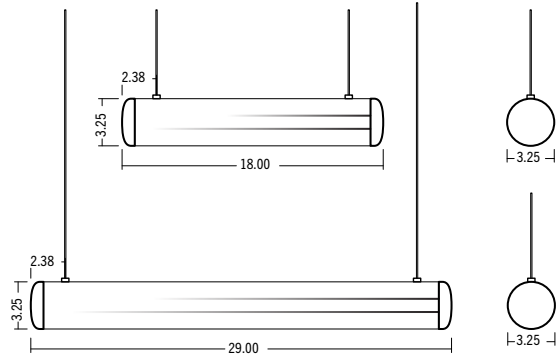

CELESTE COLLECTION
LINEAR PENDANT

CELESTE COLLECTION LINEAR PENDANT

Imagined as a line of soft light, the Celeste linear pendant has an ethereal glow that brings richness to any space. Its unique opaline fade illustrates the mastery of handmade craftsmanship, while allowing slight variation to maintain uniqueness. Perfect to use in multiples and large-scale installations, the fixture has enough light output to be a primary source or soft decorative element, along with full dimming capabilities.

	SMALL	LARGE
DIMENSIONS	3.25" W x 18" H	3.25" W x 29" H
LAMPING	13W integrated LED	21W integrated LED
VOLTAGE	12V, with 120V dimmer compatible driver	12V, with 120V dimmer compatible driver
LUMENS	1,000 lm	1,500 lm
COLOR TEMP	3000K or 4000K	3000K or 4000K
MOUNTING	(2) 5" canopies	(2) 5" canopies
CORD LENGTHS	8' (custom available)	8' (custom available)
WEIGHT	4.5 lbs	6.5 lbs