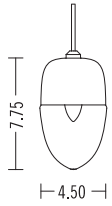

PARALLEL COLLECTION
VELA

The Vela light has a thin, delicate shape and was designed as a small floating vessel for lighting modern spaces. It can also be used in multi-pendant installations as a complete statement.

- DIMENSIONS** 4.5" W x 7.75" H
- LAMPING** 3.5W LED E12 base
- LUMENS** 350
- VOLTAGE** 120V, dimmer compatible
- MOUNTING** 5" round black canopy
- CORD LENGTH** 8' (custom available)
- WEIGHT** 1.5 lbs