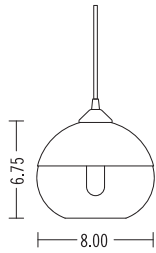

<b>DIMENSIONS</b>	8" W x 6.75" H
<b>LAMPING</b>	3.5W LED E26 base
<b>LUMENS</b>	350
<b>VOLTAGE</b>	120V, dimmer compatible
<b>MOUNTING</b>	5" round black canopy
<b>CORD LENGTH</b>	8' (custom available)
<b>WEIGHT</b>	2 lbs