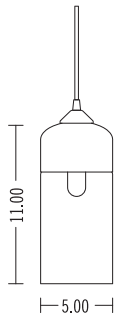

PARALLEL COLLECTION CYLINDER

When paired with a long filament bulb, this tall cylinder creates a beautiful and calming light. Its blown glass shade radiates color by just having the tip of the bulb exposed through the metal top. Whether placed in a residential or commercial application, these simple and elegant cylinders work great grouped together.

- DIMENSIONS** 5" W x 11" H
- LAMPING** 3.5W LED E26 base
- LUMENS** 350
- VOLTAGE** 120V, dimmer compatible
- MOUNTING** 5" round black canopy
- CORD LENGTH** 8' (custom available)
- WEIGHT** 2 lbs

CRYSTAL
PCL-101