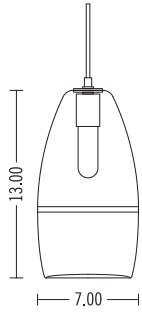

HALO COLLECTION

CONE

This elegant hand-blown fixture is comprised of a single glass band that captures the eye's attention. Its tall, narrow shape houses a long filament bulb which produces a striking glow off the edge of the glass band.

- DIMENSIONS** 7" W x 13" H
- LAMPING** 3.5W LED E26 base
- LUMENS** 350
- VOLTAGE** 120V, dimmer compatible
- MOUNTING** 5" round black canopy
- CORD LENGTH** 8' (custom available)
- WEIGHT** 3 lbs

CRYSTAL
HCN-041