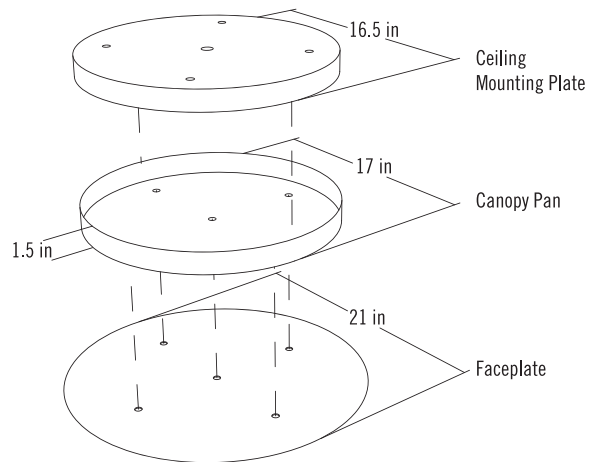

CANOPIES

STANDARD MULTI-PENDANT CANOPY

FINISH OPTIONS Matte Black & Matte White

CORD OPTIONS 8'-0" cord

Fully adjustable on site

Custom cord lengths & colors available

FIXTURE OPTIONS Can be paired with any Hennepin Made pendant

MODEL NUMBERS MPC-RND5B (black)

MPC-RND5W (white)