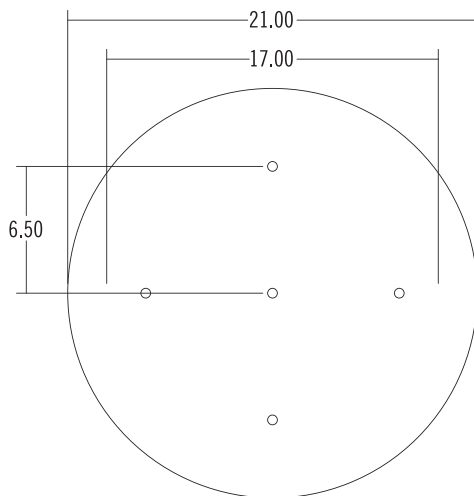

CANOPIES

STANDARD MULTI-PENDANT CANOPY

FINISH OPTIONS Matte Black & Matte White

CORD OPTIONS 8'-0" cord

Fully adjustable on site

Custom cord lengths & colors available

FIXTURE OPTIONS Can be paired with any Hennepin Made pendant

MODEL NUMBERS MPC-RND5B (black)

MPC-RND5W (white)