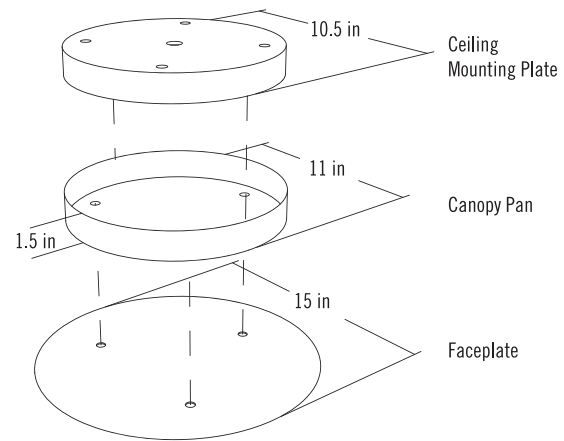

CANOPIES

STANDARD MULTI-PENDANT CANOPY

FINISH OPTIONS Matte Black & Matte White

CORD OPTIONS 8'-0" cord

Fully adjustable on site

Custom cord lengths & colors available

FIXTURE OPTIONS Can be paired with any Hennepin Made pendant

MODEL NUMBERS MPC-RND3B (black)

MPC-RND3W (white)