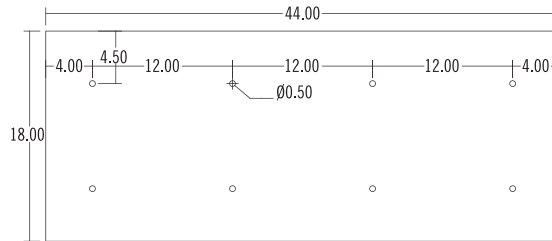

CANOPIES

STANDARD MULTI-PENDANT CANOPY

FINISH OPTIONS Matte Black & Matte White

CORD OPTIONS 8'-0" cord

Fully adjustable on site

Custom cord lengths & colors available

FIXTURE OPTIONS Can be paired with any Hennepin Made pendant

MODEL NUMBERS MPC-REC8B (black)

MPC-REC8W (white)

MATTE WHITE