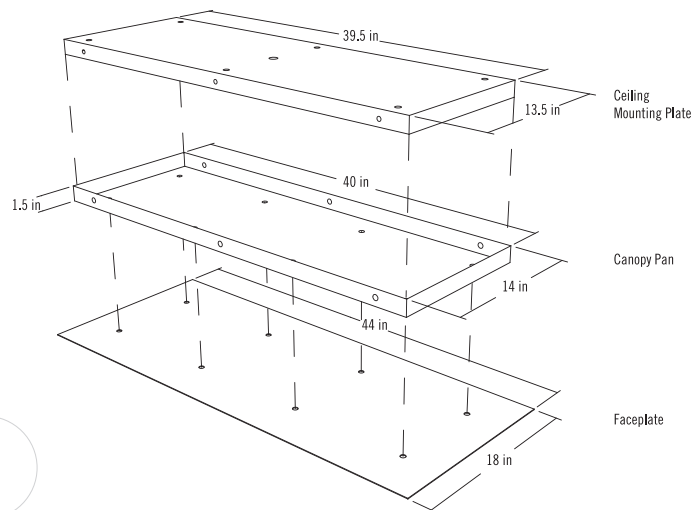

CANOPIES

STANDARD MULTI-PENDANT CANOPY

FINISH OPTIONS Matte Black & Matte White

CORD OPTIONS 8'-0" cord

Fully adjustable on site

Custom cord lengths & colors available

FIXTURE OPTIONS Can be paired with any Hennepin Made pendant

MODEL NUMBERS MPC-REC8B (black)

MPC-REC8W (white)

MATTE BLACK

MATTE WHITE