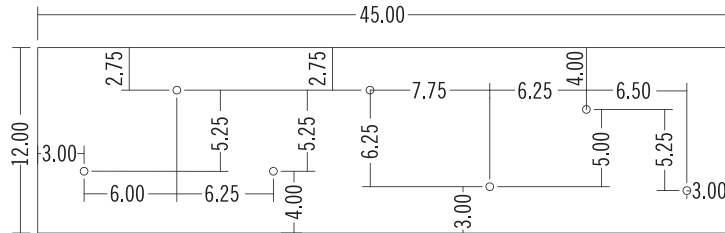

CANOPIES

STANDARD MULTI-PENDANT CANOPY

FINISH OPTIONS Matte Black & Matte White

CORD OPTIONS 8'-0" cord

Fully adjustable on site

Custom cord lengths & colors available

FIXTURE OPTIONS Can be paired with any Hennepin Made pendant

MODEL NUMBERS MPC-REC7B (black)

MPC-REC7W (white)

MATTE BLACK

MATTE WHITE