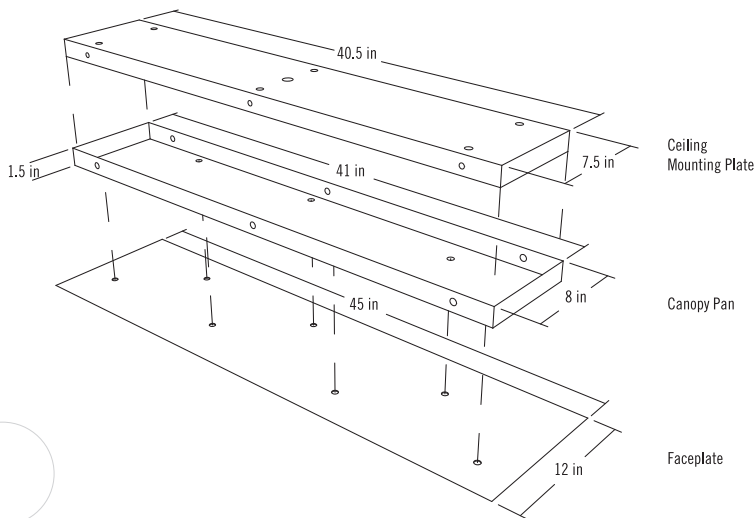

CANOPIES

STANDARD MULTI-PENDANT CANOPY

FINISH OPTIONS Matte Black & Matte White

CORD OPTIONS 8'-0" cord

Fully adjustable on site

Custom cord lengths & colors available

FIXTURE OPTIONS Can be paired with any Hennepin Made pendant

MODEL NUMBERS MPC-REC7B (black)

MPC-REC7W (white)

MATTE BLACK

MATTE WHITE