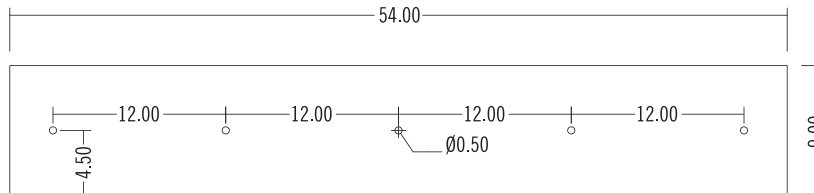

CANOPIES

STANDARD MULTI-PENDANT CANOPY

FINISH OPTIONS Matte Black & Matte White

CORD OPTIONS 8'-0" cord

Fully adjustable on site

Custom cord lengths & colors available

FIXTURE OPTIONS Can be paired with any Hennepin Made pendant

MODEL NUMBERS MPC-REC5B (black)

MPC-REC5W (white)

MATTE BLACK

MATTE WHITE