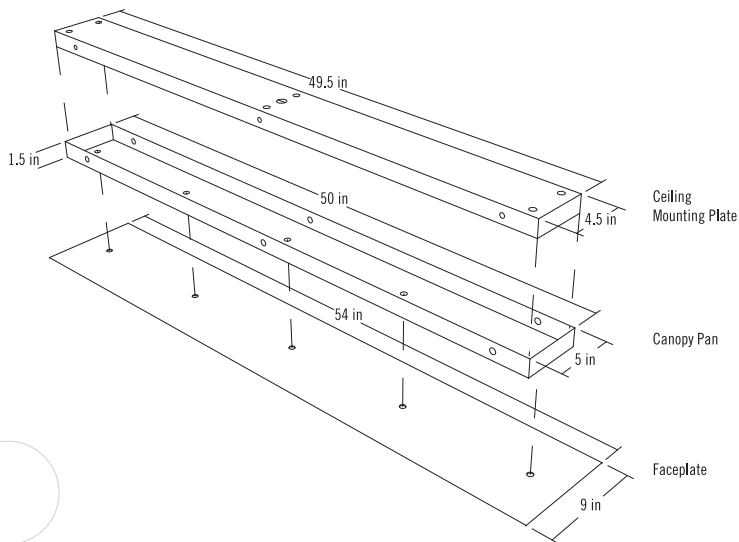

CANOPIES

STANDARD MULTI-PENDANT CANOPY

FINISH OPTIONS Matte Black & Matte White

CORD OPTIONS 8'-0" cord

Fully adjustable on site

Custom cord lengths & colors available

FIXTURE OPTIONS Can be paired with any Hennepin Made pendant

MODEL NUMBERS MPC-REC5B (black)

MPC-REC5W (white)

MATTE BLACK

MATTE WHITE