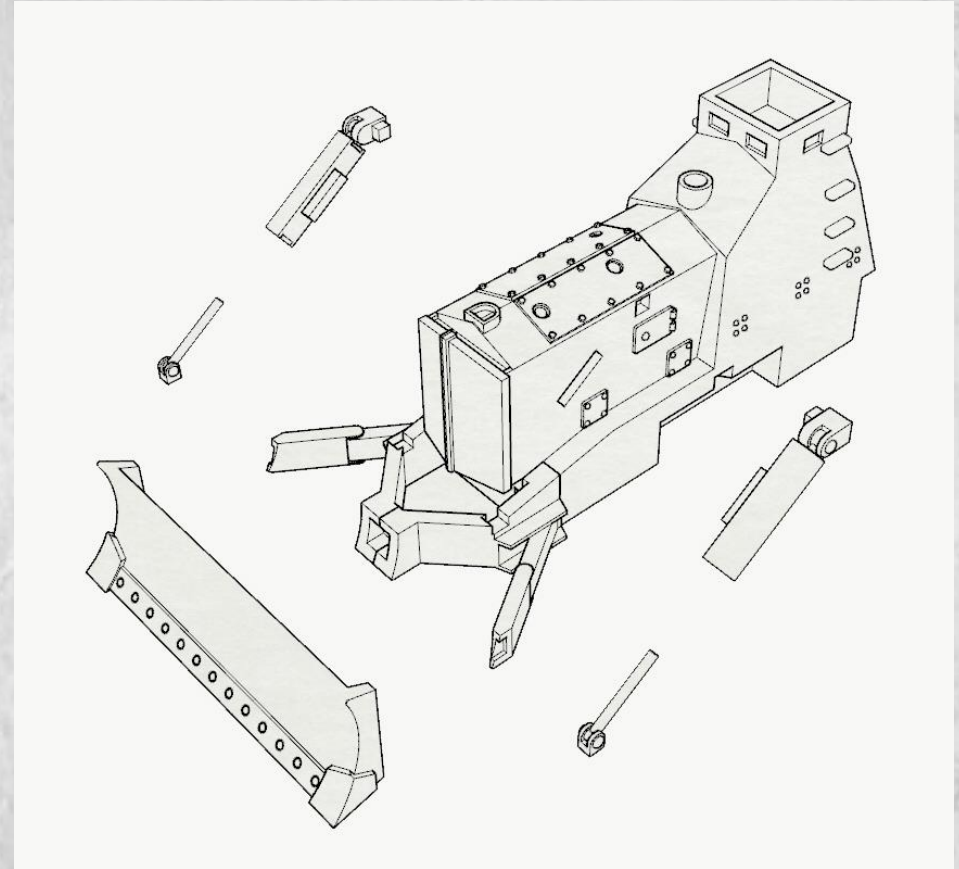

Caterpillar D7 Armored Bulldozer (TW-20140)  
Assembly Instructions

Caterpillar D7 Armored Bulldozer (TW-20140)  
Assembly Instructions

We recommend you sand the connecting points before gluing the parts in place. This will make for a stronger bond.

Trench Worx

# Caterpillar D7 Armored Bulldozer (TW-20140) Assembly Instructions

We recommend you sand the connecting points before gluing the parts in place. This will make for a stronger bond.

**Trench Worx**

Caterpillar D7 Armored Bulldozer (TW-20140)  
Assembly Instructions

We recommend you sand the connecting points before gluing the parts in place. This will make for a stronger bond.

Trench Worx