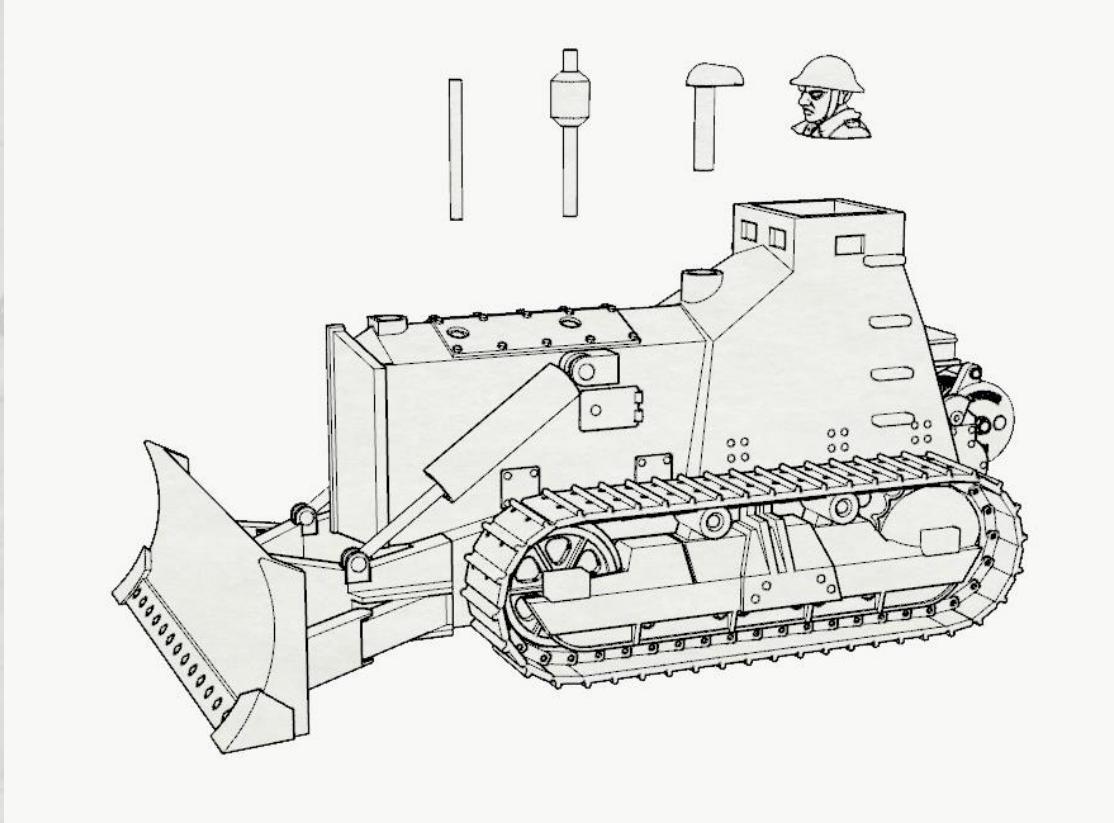

Caterpillar D7 Armored Bulldozer (TW-20140)  
Assembly Instructions

Caterpillar D7 Armored Bulldozer (TW-20140)  
Assembly Instructions

We recommend you sand the connecting points before gluing the parts in place. This will make for a stronger bond.

Trench Worx

# Caterpillar D7 Armored Bulldozer (TW-20140) Assembly Instructions

We recommend you sand the connecting points before gluing the parts in place. This will make for a stronger bond.

**Trench Worx**

Caterpillar D7 Armored Bulldozer (TW-20140)  
Assembly Instructions

We recommend you sand the connecting points before gluing the parts in place. This will make for a stronger bond.

Trench Worx