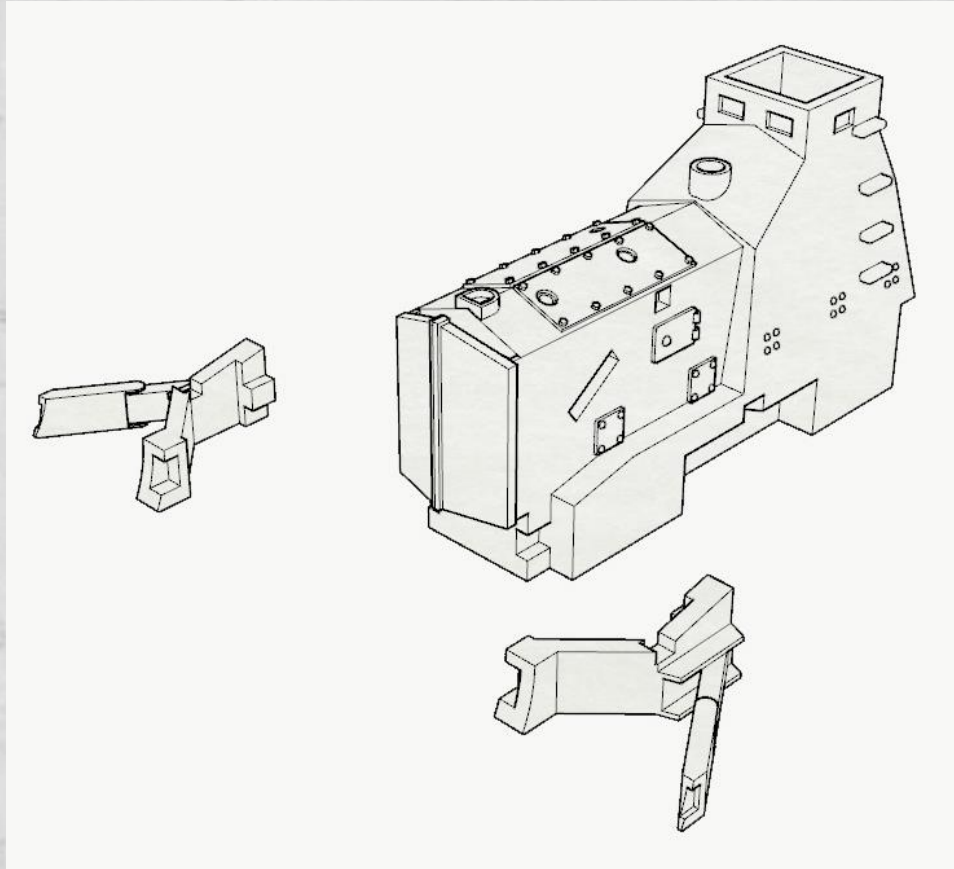

Caterpillar D7 Armored Bulldozer (TW-20140)  
Assembly Instructions

Caterpillar D7 Armored Bulldozer (TW-20140)  
Assembly Instructions

We recommend you sand the connecting points before gluing the parts in place. This will make for a stronger bond.

Trench Worx

# Caterpillar D7 Armored Bulldozer (TW-20140) Assembly Instructions

We recommend you sand the connecting points before gluing the parts in place. This will make for a stronger bond.

**Trench Worx**

Caterpillar D7 Armored Bulldozer (TW-20140)  
Assembly Instructions

We recommend you sand the connecting points before gluing the parts in place. This will make for a stronger bond.

Trench Worx