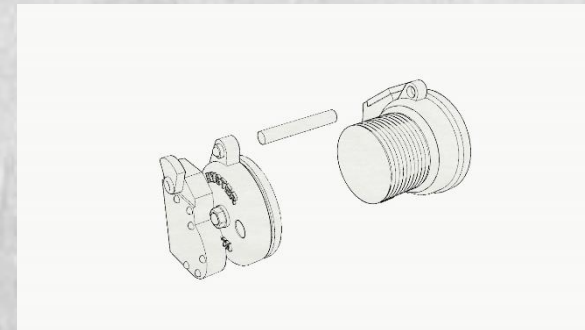

Caterpillar D7 Armored Bulldozer (TW-20140)  
Assembly Instructions

Caterpillar D7 Armored Bulldozer (TW-20140)  
Assembly Instructions

We recommend you sand the connecting points before gluing the parts in place. This will make for a stronger bond.

# Caterpillar D7 Armored Bulldozer (TW-20140) Assembly Instructions

We recommend you sand the connecting points before gluing the parts in place. This will make for a stronger bond.

**Trench Worx**

Caterpillar D7 Armored Bulldozer (TW-20140)  
Assembly Instructions

We recommend you sand the connecting points before gluing the parts in place. This will make for a stronger bond.

Trench Worx