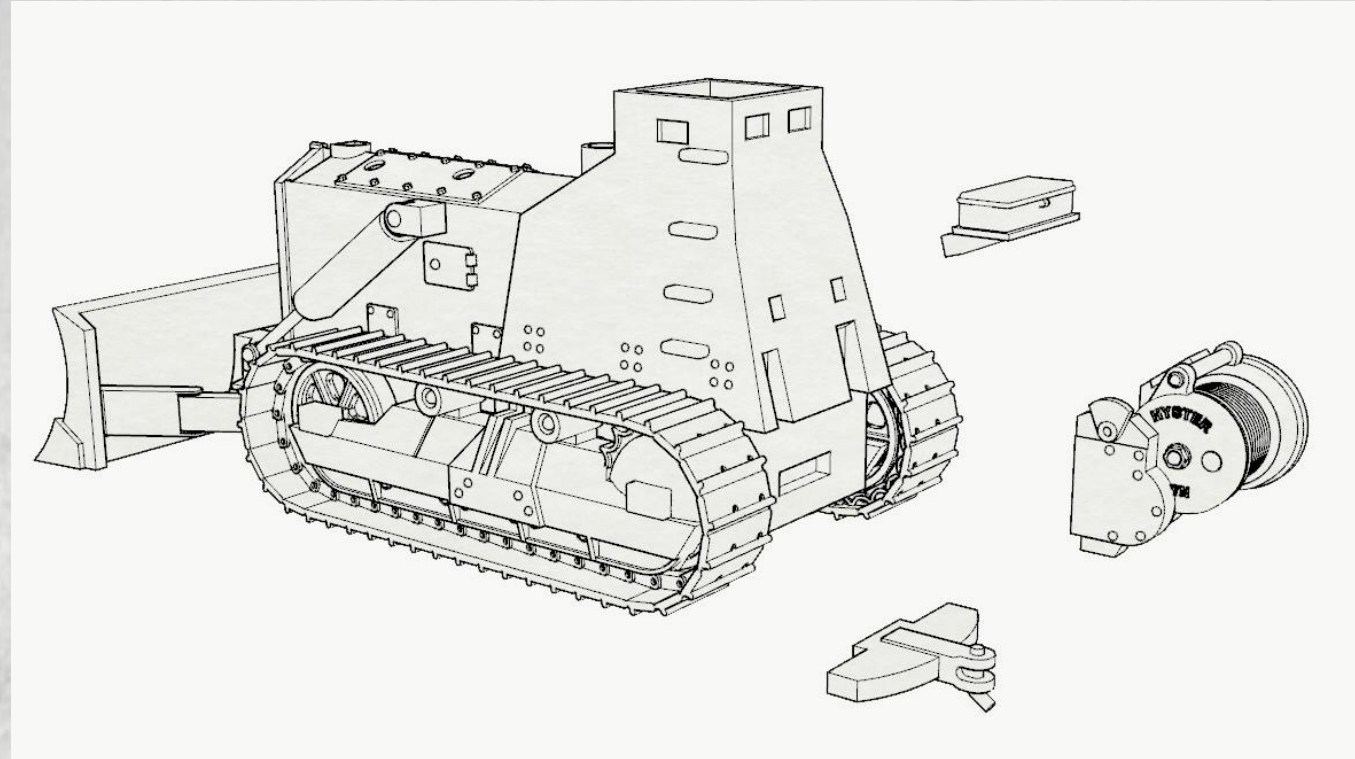

Caterpillar D7 Armored Bulldozer (TW-20140)  
Assembly Instructions

Caterpillar D7 Armored Bulldozer (TW-20140)  
Assembly Instructions

We recommend you sand the connecting points before gluing the parts in place. This will make for a stronger bond.

Trench Worx

# Caterpillar D7 Armored Bulldozer (TW-20140) Assembly Instructions

We recommend you sand the connecting points before gluing the parts in place. This will make for a stronger bond.

**Trench Worx**

Caterpillar D7 Armored Bulldozer (TW-20140)  
Assembly Instructions

We recommend you sand the connecting points before gluing the parts in place. This will make for a stronger bond.

Trench Worx