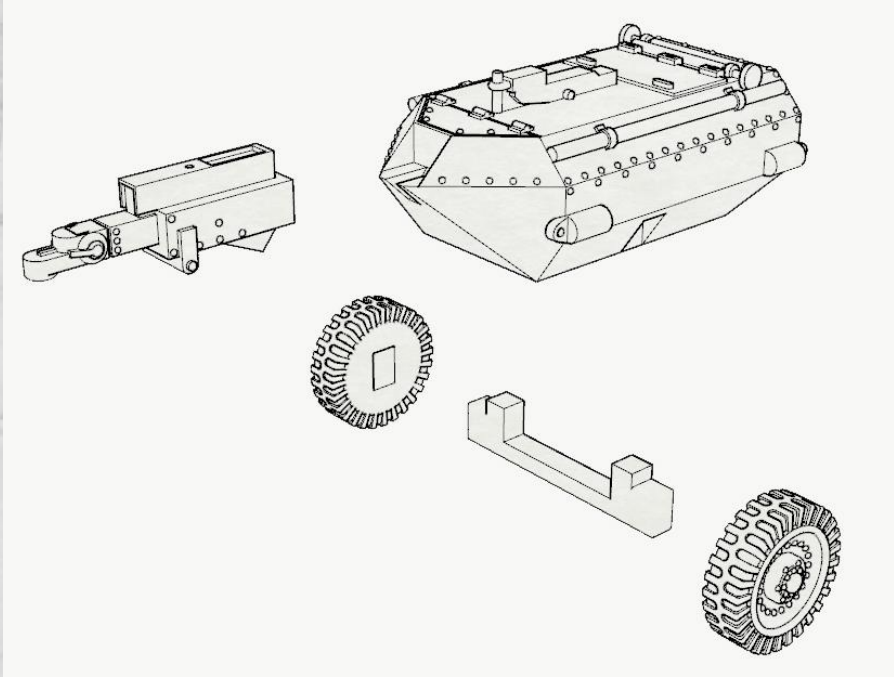

M4 Sherman Crocodile (TW-20139)  
Assembly Instructions

M4 Sherman Crocodile (TW-20139)  
Assembly Instructions

M4 Sherman Crocodile (TW-20139)  
Assembly Instructions

We recommend you sand the connecting points before gluing the parts in place. This will make for a stronger bond.

Trench Worx

M4 Sherman Crocodile (TW-20139)  
Assembly Instructions

We recommend you sand the connecting points before gluing the parts in place. This will make for a stronger bond.

Trench Worx