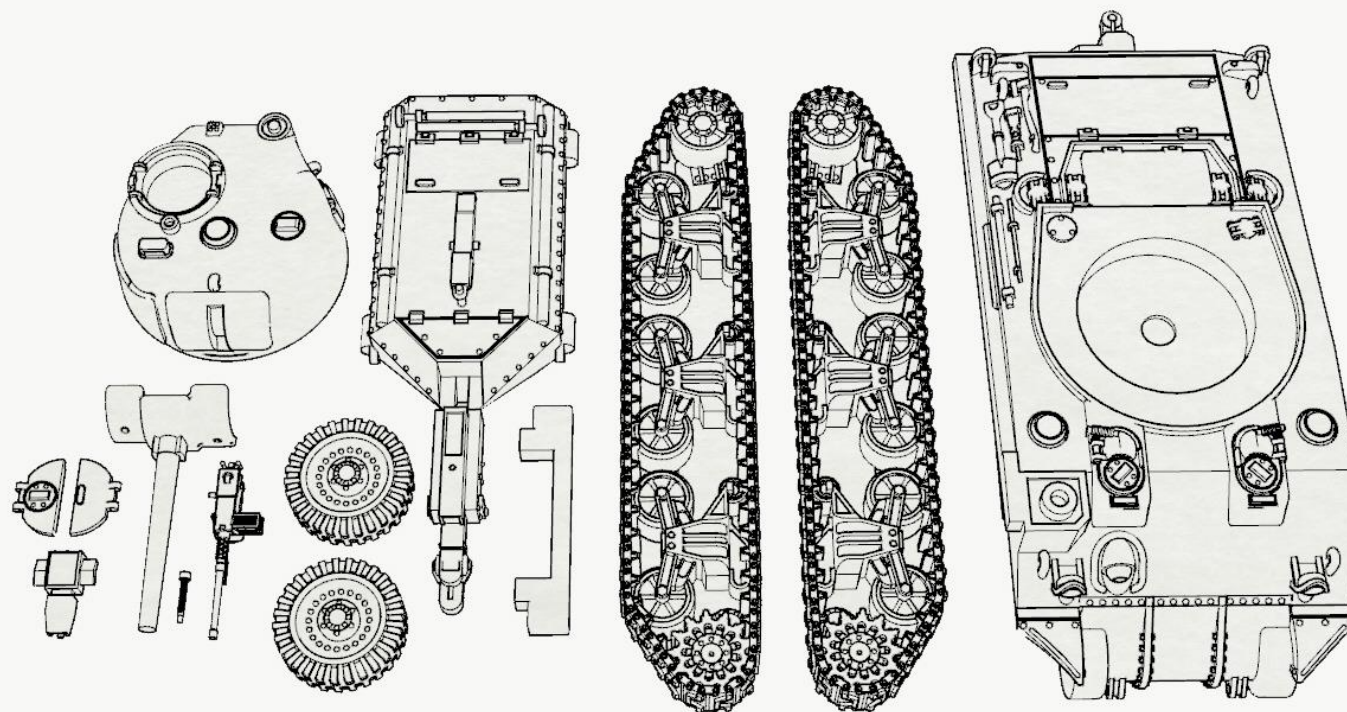

M4 Sherman Crocodile (TW-20139)  
Assembly Instructions

M4 Sherman Crocodile (TW-20139)  
Assembly Instructions

M4 Sherman Crocodile (TW-20139)  
Assembly Instructions

We recommend you sand the connecting points before gluing the parts in place. This will make for a stronger bond.

Trench Worx

M4 Sherman Crocodile (TW-20139)  
Assembly Instructions

We recommend you sand the connecting points before gluing the parts in place. This will make for a stronger bond.

Trench Worx