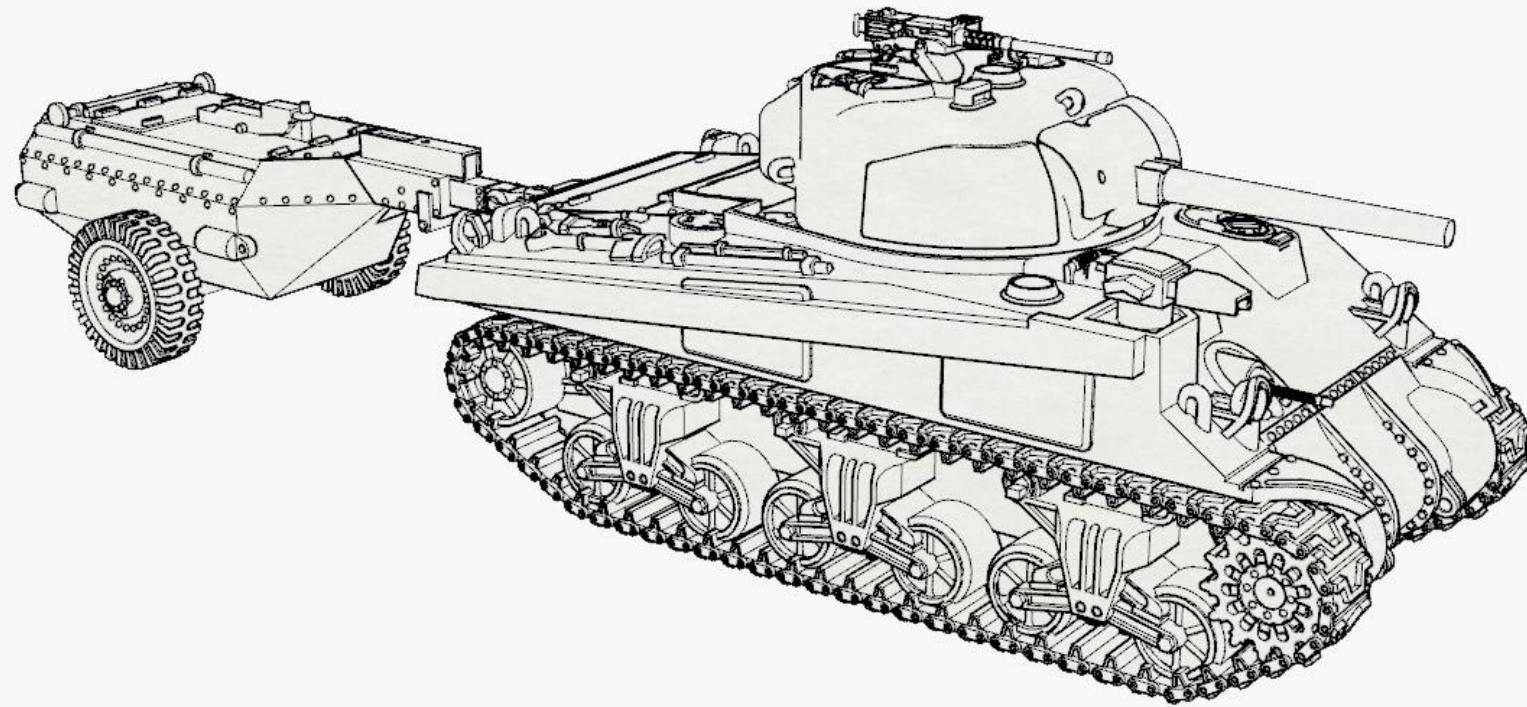

M4 Sherman Crocodile (TW-20139)  
Assembly Instructions

M4 Sherman Crocodile (TW-20139)  
Assembly Instructions

M4 Sherman Crocodile (TW-20139)  
Assembly Instructions

We recommend you sand the connecting points before gluing the parts in place. This will make for a stronger bond.

Trench Worx

M4 Sherman Crocodile (TW-20139)  
Assembly Instructions

We recommend you sand the connecting points before gluing the parts in place. This will make for a stronger bond.

Trench Worx