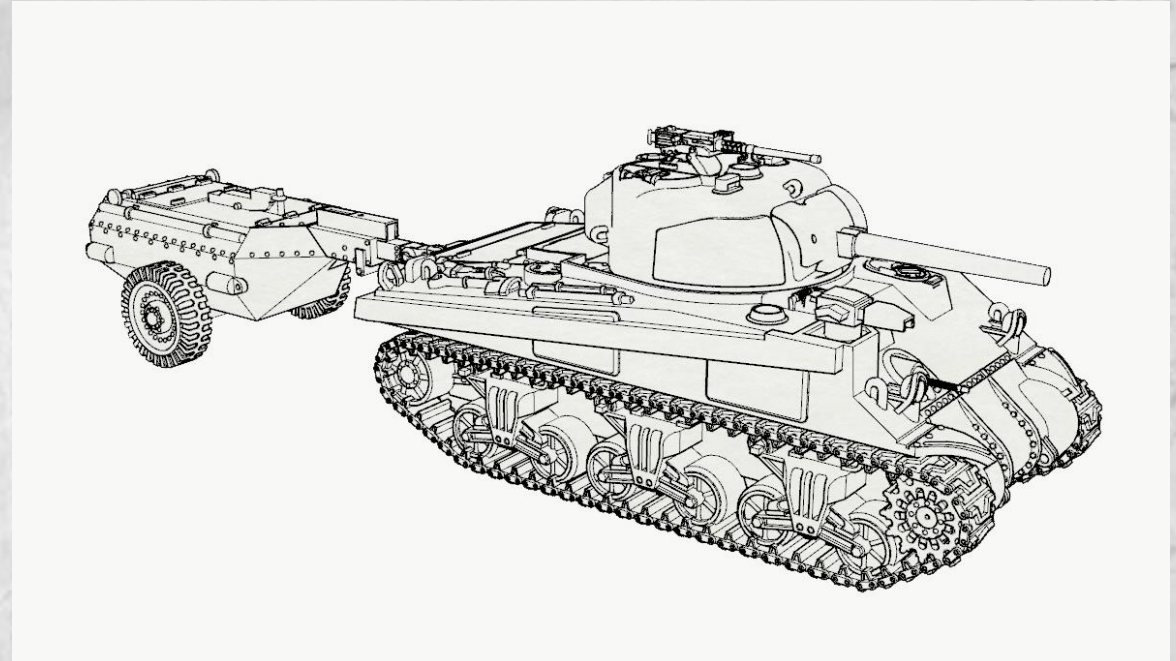

M4 Sherman Crocodile (TW-20139)  
Assembly Instructions

M4 Sherman Crocodile (TW-20139)  
Assembly Instructions

M4 Sherman Crocodile (TW-20139)  
Assembly Instructions

We recommend you sand the connecting points before gluing the parts in place. This will make for a stronger bond.

Trench Worx

M4 Sherman Crocodile (TW-20139)  
Assembly Instructions

We recommend you sand the connecting points before gluing the parts in place. This will make for a stronger bond.

Trench Worx