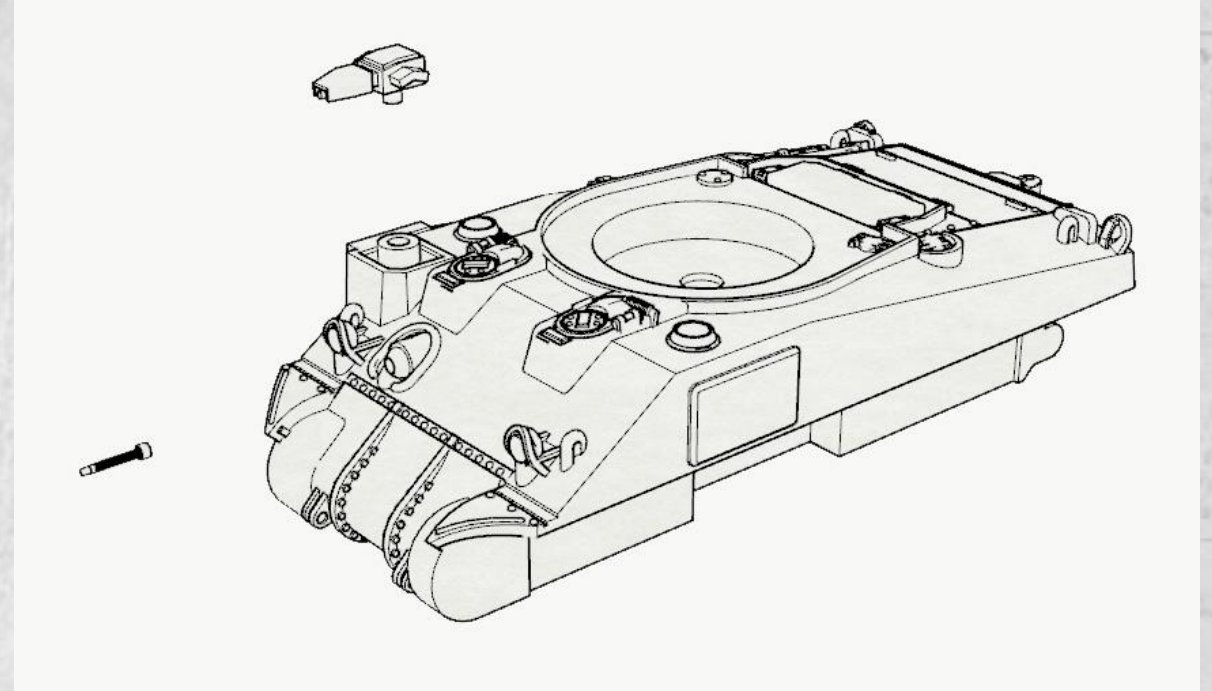

M4 Sherman Crocodile (TW-20139)  
Assembly Instructions

M4 Sherman Crocodile (TW-20139)  
Assembly Instructions

M4 Sherman Crocodile (TW-20139)  
Assembly Instructions

We recommend you sand the connecting points before gluing the parts in place. This will make for a stronger bond.

Trench Worx

M4 Sherman Crocodile (TW-20139)  
Assembly Instructions

We recommend you sand the connecting points before gluing the parts in place. This will make for a stronger bond.

Trench Worx