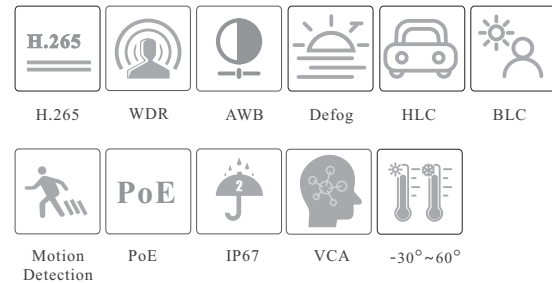

- H.265+/H.265/H.264+/H.264/MJPEG coding
- Max.resolution: 8MP (3840 × 2160)
- ICR auto switch, true day / night vision
- 3D DNR, true WDR, HLC, BLC, smart IR and ROI coding
- 20~30m IR night view distance
- 1CH audio input; 1CH built-in MIC
- Built-in micro SD card slot, up to 256GB
- DC12V/PoE power supply
- Support three streams
- IP 67
- Support mobile surveillance by smart phones with iOS and Android OS
- Intelligent analytics