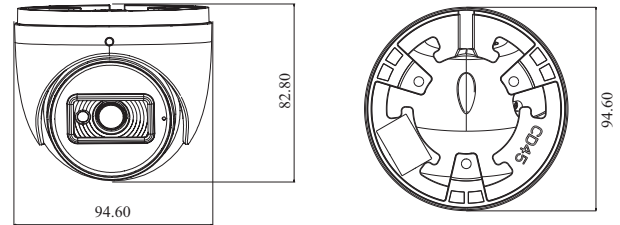

Protection Grade	IP 67
PoE	Yes (IEEE802.3af)
Others	
Power Supply	DC12V/PoE
Power Consumption	< 7.5W
Storage Conditions	- 30 °C ~ 65°C (-22°F~149°F), Humidity: less than 95 % (non-condensing)
Operating Conditions	- 30 °C ~ 60 °C (-22°F~140°F), Humidity: less than 95 % (non-condensing)
Dimensions (mm)	Ø 94.6 × 82.8
Weight (net)	Approx. 0.482KG
Installation	Ceiling mounting; Wall mounting
Certificate	CE, FCC
Environmental Protection	Complies with Directive EU RoHS, WEEE(2012/19/EU) , directive 94/62/EC and REACH(EC1907/2006)

DIMENSIONS