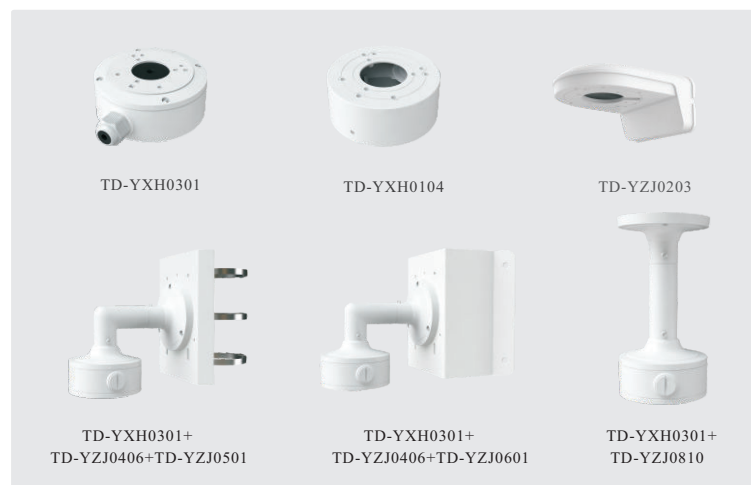

AVAILABLE ACCESSORIES

AVAILABLE MODEL

Part Number	TD-9564S4(D/PE/AR2)0280
Part Number Gray	TD-9564S4(D/PE/AR2)28-G