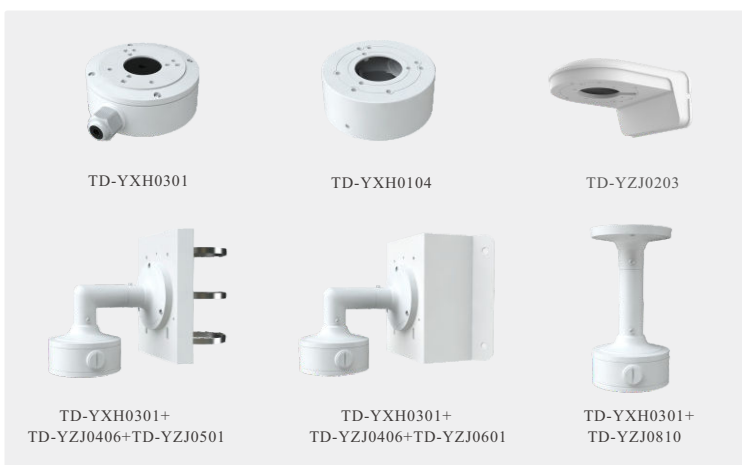

AVAILABLE MODEL

Available Model	TD-9564S4-C(D/PE/AW2)