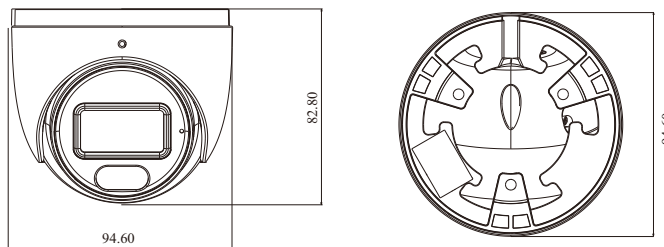

DORI Distance

Lens	Detect	Observe	Recognize	Identify
2.8mm	69m(226ft)	28m(92ft)	14m(46ft)	7m(23ft)
3.6mm	105m(344ft)	42m(138ft)	21m(69ft)	10m(33ft)
Others				
Power Supply	DC12V/PoE			
Power Consumption	< 6.5W			
Storage Conditions	- 30 °C ~ 65 °C (-22°F ~ 149°F), Humidity: less than 95 % (non-condensing)			
Operating Conditions	- 30 °C ~ 60 °C (-22°F ~ 140°F), Humidity: less than 95 % (non-condensing)			
Dimensions (mm)	Φ 94.6 × 82.8			
Weight (net)	Approx. 0.45KG			
Installation	Ceiling mounting; wall mounting			
Certificate	CE, FCC			
Environmental Protection	Complies with Directive EU RoHS, WEEE(2012/19/EU), directive 94/62/EC and REACH(EC1907/2006)			

DIMENSIONS

AVAILABLE ACCESSORIES