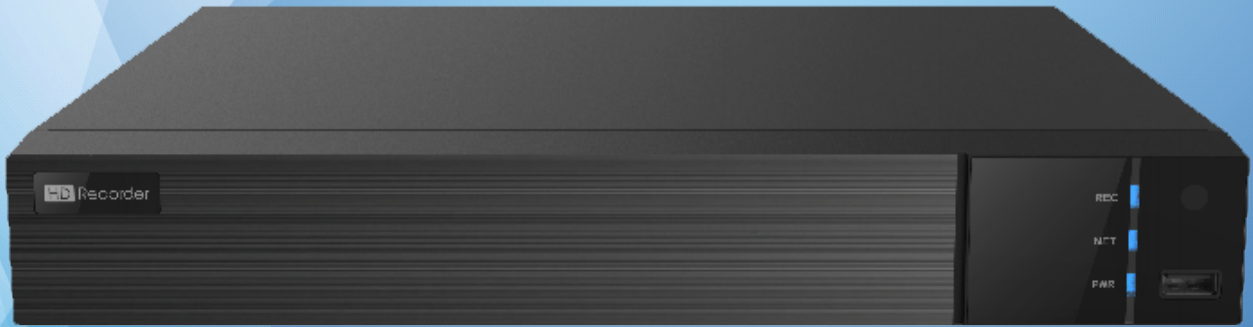

NVR

8CH PoE NVR

8MP/5MP/4MP/3MP/1080P/960P/720P HD PoE NVR

TD-3308B1-8P-A1

- 4K Output
- HD IPC
- DDNS
- Network
- PTZ
- Audio
- MIC
- Mobile
- CMS
- USB
- Mouse
- E-mail
- STD
- FR
- VCA

TD-3308B1-8P-A1 series are 8 CH 8MP / 5MP / 4MP / 3MP / 1080P / 960P / 720P high definition PoE NVRs, which adopt the most advanced SOC technique to ensure high definition recording in each channel and realize outstanding robustness of the system.

TD-3308B1-8P-A1 series integrate with 8 PoE network ports and support 8 CH IPC direct connection to NVR , simultaneous 8 CH playback, and 4K high definition display. The series of product can meet different security requirements of home, financial, commerce, enterprise, transportation and government, etc.