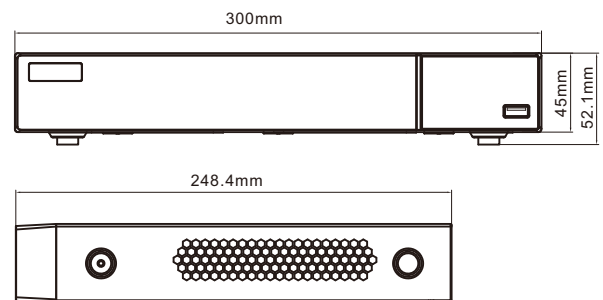

Features

- Support 8 CH 8MP / 5MP / 4MP / 3MP / 1080P / 960P / 720P IP input
- Adopt standard H.265 high profile compression format to get high-quality video at much lower bit rate
- Intuitive and user-friendly Graphic User Interface (GUI), Windows style operation by mouse
- Multi-mode recording: manual / timer / motion / sensor
- Playback : 8 CH simultaneous playback
- Search : time slice, time, event (manual, sensor, motion), tag search
- Support face detection and comparison
- Express and flexible backup via USB, network and so on
- Pentaplex : preview, record, playback, backup and remote access
- DHCP, DDNS, PPPoE network protocol and CMS supported
- Remote control via IE or CMS : preview, playback, backup, PTZ and configuration
- 8 PoE network ports, support IPC direct connection to NVR; support PoE power supply
- Dual stream technology for local storage with high definition, remote network transmission and remote surveillance with mobile device
- Multi-user online simultaneously
- Authorization management, log view and device status view
- 4K output, true high resolution display
- Support PTZ preset and auto cruise, up to 255 presets and 8 cruises
- Support NAT function and QRCode scanning by mobile phone and PAD
- Powerful smart phone & Pad surveillance with iOS and Andriod OS

DIMENSIONS