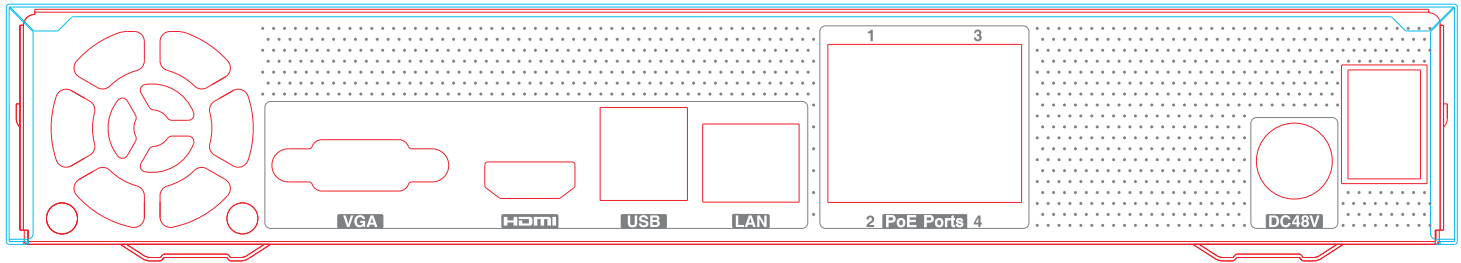

Rear Panel

TD-3104B1-4P