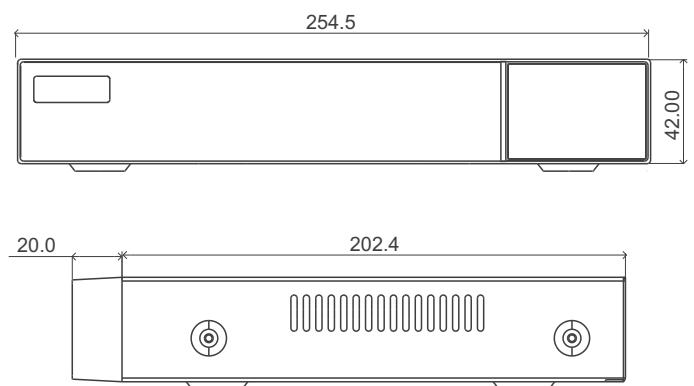

DIMENSIONS