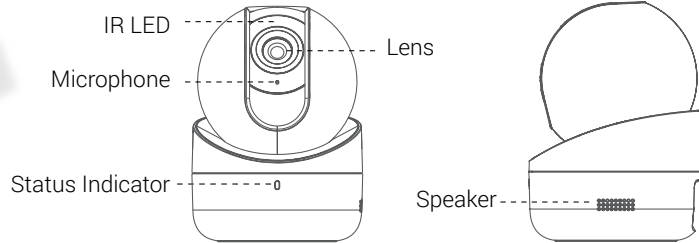

NESS VUHOO NETWORKED CAMERA – VERSATILE
MINI CAMERA SYSTEM WITH BIG FEATURES!

Featuring

- ▶ Wi-Fi networking
- ▶ 1080P colour video for detailed images
- ▶ IR Illumination for night-time vision
- ▶ Microphone and speaker for two-way audio
- ▶ Remote monitoring and push alarms via the free Guarding Vision app
- ▶ Remotely operate your camera with panning (0° to 355°) and tilting (-10° to 90°)
- ▶ 16GB Micro SD card included for convenient recording of short videos locally

Innovative Electronic Solutions

VUHOO

SPECIFICATION SHEET

Tilt: -10° ~ 90°

Part No / Model	106-362 Ness VUH00 Mini PT camera
Camera	1080P Colour with IR illumination
Lens	2.8mm Fixed
Audio	Built-in microphone and speaker
Networking	RJ45 Ethernet / WiFi 2.4Ghz IEEE802.11b, 802.11g, 802.11n
Video	H.264/MJPEG, dual-stream, 3D DNR
Storage	Supports up to 128GB, 16GB Micro SD card included
Remote Operation	Remote viewing, Pan/Tilt operation, Two way audio
App	Guarding Vision free app from Apple App Store or Google Play
Pan / Tilt Function	Pan: 0° ~ 355° / Tilt: -10° ~ 90°
Power Source	5VDC Plug pack included
Construction	Plastic
Weather Rating	Indoor
Dimensions	Ø 82.4 × 113.6 mm
Installation	Ceiling or desktop mount
Weight	510g