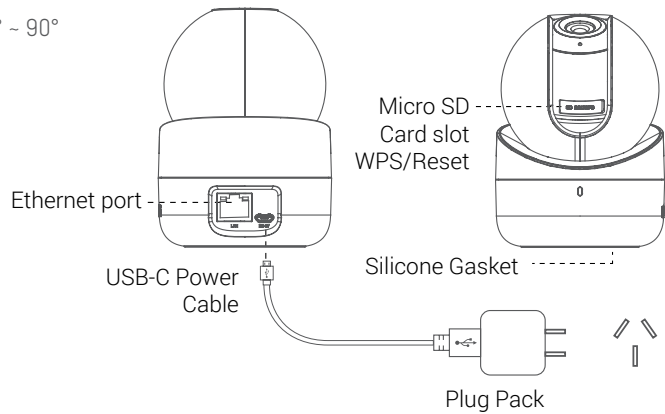

NESS VUHOO NETWORKED CAMERA – VERSATILE
MINI CAMERA SYSTEM WITH BIG FEATURES!

Featuring

- ▶ Wi-Fi networking
- ▶ 1080P colour video for detailed images
- ▶ IR Illumination for night-time vision
- ▶ Microphone and speaker for two-way audio
- ▶ Remote monitoring and push alarms via the free Guarding Vision app
- ▶ Remotely operate your camera with panning (0° to 355°) and tilting (-10° to 90°)
- ▶ 16GB Micro SD card included for convenient recording of short videos locally

Innovative Electronic Solutions

VUHOO

SPECIFICATION SHEET

Tilt: -10° ~ 90°

Part No / Model	106-362 Ness VUH00 Mini PT camera
Camera	1080P Colour with IR illumination
Lens	2.8mm Fixed
Audio	Built-in microphone and speaker
Networking	RJ45 Ethernet / WiFi 2.4Ghz IEEE802.11b, 802.11g, 802.11n
Video	H.264/MJPEG, dual-stream, 3D DNR
Storage	Supports up to 128GB, 16GB Micro SD card included
Remote Operation	Remote viewing, Pan/Tilt operation, Two way audio
App	Guarding Vision free app from Apple App Store or Google Play
Pan / Tilt Function	Pan: 0° ~ 355° / Tilt: -10° ~ 90°
Power Source	5VDC Plug pack included
Construction	Plastic
Weather Rating	Indoor
Dimensions	Ø 82.4 × 113.6 mm
Installation	Ceiling or desktop mount
Weight	510g