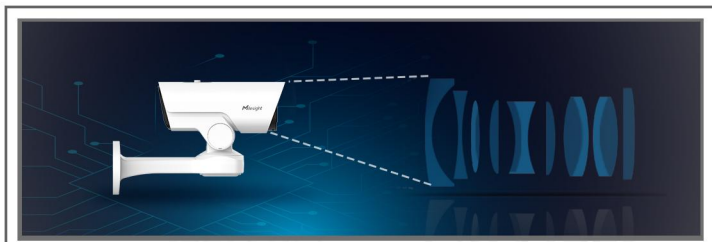

23X Optical Zoom

The 23X optical zoom can zoom up to distant subjects while still maintaining the clarity, delivering high quality video over the entire zoom range.