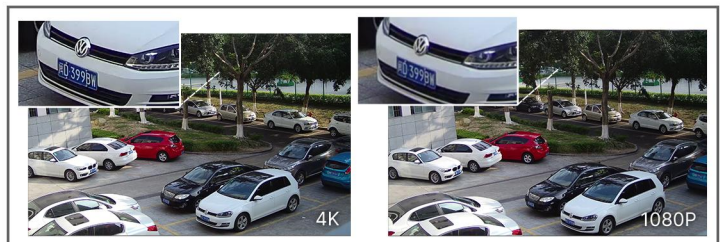

30fps@4K

Providing 4K HD resolution with frame rate of 30fps, the camera performs well in catching detailed image regardless of the moving speed.