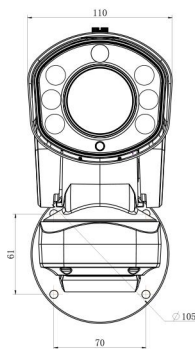

AI 5X/20X/23X PTZ Bullet Plus Network Camera

Structure Diagrams

Units: mm

Accessories Support

A01 Pole Mount

Weight: 720g
Dimensions: 170*51.5*152.6mm

A03 External Corner Bracket

Weight: 900g
Dimensions: 170*152.5*76.3mm

A62 Junction Box

Weight: 510g
Dimensions: 134*126*40mm

Milesight Technology | www.milesight.com
Contact Us: sales@milesight.com support@milesight.com

Add: 220 NE 51st Street, Oakland Park, Florida 33334, USA
Tel: +1-800-561-0485