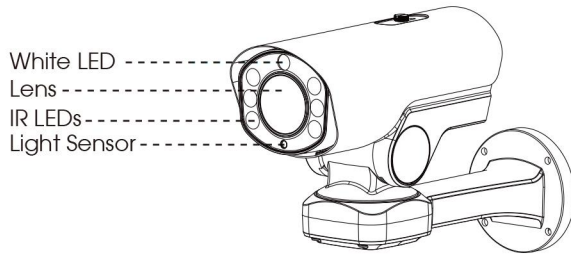

AI 5X/20X/23X PTZ Bullet Plus Network Camera

Interface	Ethernet	1*RJ45 10M/100M Ethernet Port
	Audio I/O	1/1
	Alarm I/O	1/1
Network	Network Storage	NAS(Support NFS, SMB/CIFS), ANR
	Protocol	IPv4/IPv6, ARP, TCP, UDP, RTCP, RTP, RTSP, RTMP, HTTP, HTTPS, DNS, DDNS, DHCP, FTP, NTP, SMTP, SNMP, UPnP, Bonjour, SIP, PPPoE, VLAN, 802.1x, QoS, IGMP, ICMP, SSL
Audio	Audio Compression	G.711/AAC/G.722/G.726
	Audio Sampling Rate	8/16/32/44.1/48KHz
	Audio Bit Rate	16~256kbps
	Two-way Audio	Support
Intelligent Analytics	Video Analysis	Region Entrance, Region Exiting, Advanced Motion Detection, Tamper Detection, Line Crossing, Loitering, Object Left, Object Removed
	Face Detection	Detect and capture faces, get real-time snapshots
	People Counting&Report	Count the number of people entering or exiting, up to 4 detection areas for regional people counting
System	Storage	Support microSD/SDHC/SDXC Card Local Storage, up to 256G
	Advanced Function	BLC, HLC, 2D DNR, 3D DNR, Defog, AWB, EIS, IP Address Filtering, AGC, Anti-flicker, Corridor Mode, Deblur, Watermark
	SIP/VoIP Support	Yes, Voice & Video-over-IP
	Event Trigger	Motion Detection, Network Disconnection, External Input, Audio Alarm, etc.
	Event Action	FTP Upload, SMTP Upload, SD Card Record, External Output, SIP Phone, White LED, PTZ Motion, HTTP Notification, etc.
	System Compatibility	ONVIF Profile G & Q & S & T, API
General	Working Temperature	-40°C~60°C
	Working Humidity	0~90%(Non-condensing)
	Power Supply	PoE (802.3at) / DC 12V/3A±10%
	Power Consumption	13W MAX / 24W MAX (With IR on)
	Weather Proof	Up to IP66-rated for Weather-resistant Performance
	Weight	2.9Kg
	Dimensions	110mmX337mmX220mm
	Warranty	2 Years / 3 Years (Optional)

AI 5X/20X/23X PTZ Bullet Plus Network Camera

Structure Diagrams

Units: mm

Accessories Support

A01 Pole Mount

Weight: 720g
Dimensions: 170*51.5*152.6mm

A03 External Corner Bracket

Weight: 900g
Dimensions: 170*152.5*76.3mm