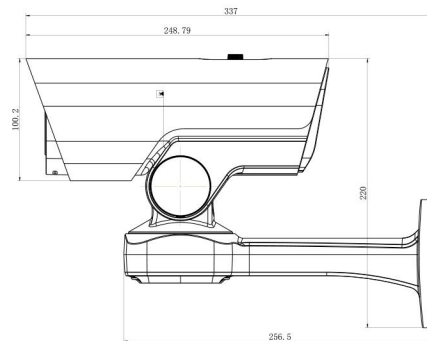

AI 5X/20X/23X PTZ Bullet Plus Network Camera

Structure Diagrams

Units: mm

Accessories Support

A01 Pole Mount

Weight: 720g
Dimensions: 170*51.5*152.6mm

A03 External Corner Bracket

Weight: 900g
Dimensions: 170*152.5*76.3mm

A62 Junction Box

Weight: 510g
Dimensions: 134*126*40mm

Milesight Technology | www.milesight.com
Contact Us: sales@milesight.com support@milesight.com

Add: 220 NE 51st Street, Oakland Park, Florida 33334, USA
Tel: +1-800-561-0485