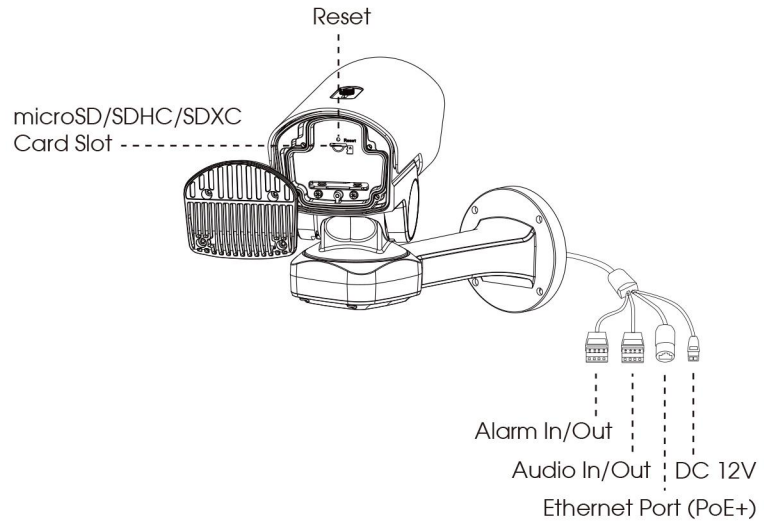

AI 5X/20X/23X PTZ Bullet Plus Network Camera

Interface	Ethernet	1*RJ45 10M/100M Ethernet Port
	Audio I/O	1/1
	Alarm I/O	1/1
Network	Network Storage	NAS(Support NFS, SMB/CIFS), ANR
	Protocol	IPv4/IPv6, ARP, TCP, UDP, RTCP, RTP, RTSP, RTMP, HTTP, HTTPS, DNS, DDNS, DHCP, FTP, NTP, SMTP, SNMP, UPnP, Bonjour, SIP, PPPoE, VLAN, 802.1x, QoS, IGMP, ICMP, SSL
Audio	Audio Compression	G.711/AAC/G.722/G.726
	Audio Sampling Rate	8/16/32/44.1/48KHz
	Audio Bit Rate	16~256kbps
	Two-way Audio	Support
Intelligent Analytics	Video Analysis	Region Entrance, Region Exiting, Advanced Motion Detection, Tamper Detection, Line Crossing, Loitering, Object Left, Object Removed
	Face Detection	Detect and capture faces, get real-time snapshots
	People Counting&Report	Count the number of people entering or exiting, up to 4 detection areas for regional people counting
System	Storage	Support microSD/SDHC/SDXC Card Local Storage, up to 256G
	Advanced Function	BLC, HLC, 2D DNR, 3D DNR, Defog, AWB, EIS, IP Address Filtering, AGC, Anti-flicker, Corridor Mode, Deblur, Watermark
	SIP/VoIP Support	Yes, Voice & Video-over-IP
	Event Trigger	Motion Detection, Network Disconnection, External Input, Audio Alarm, etc.
	Event Action	FTP Upload, SMTP Upload, SD Card Record, External Output, SIP Phone, White LED, PTZ Motion, HTTP Notification, etc.
	System Compatibility	ONVIF Profile G & Q & S & T, API
General	Working Temperature	-40°C~60°C
	Working Humidity	0~90%(Non-condensing)
	Power Supply	PoE (802.3at) / DC 12V/3A±10%
	Power Consumption	13W MAX / 24W MAX (With IR on)
	Weather Proof	Up to IP66-rated for Weather-resistant Performance
	Weight	2.9Kg
	Dimensions	110mmX337mmX220mm
	Warranty	2 Years / 3 Years (Optional)

AI 5X/20X/23X PTZ Bullet Plus Network Camera

Structure Diagrams

Units: mm

Accessories Support

A01 Pole Mount

Weight: 720g
Dimensions: 170*51.5*152.6mm

A03 External Corner Bracket

Weight: 900g
Dimensions: 170*152.5*76.3mm