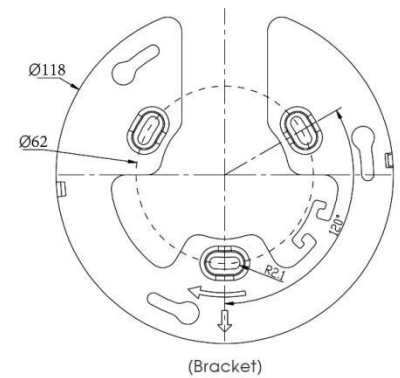

AI 180° Panoramic Mini Dome Network Camera

Intelligent Analytics	Video Analysis	Region Entrance, Region Exiting, Advanced Motion Detection, Tamper Detection, Line Crossing, Loitering, Object Left, Object Removed
	People Counting& Report	Count the number of people entering or exiting, up to 4 detection areas for regional people counting
System	Storage	Support microSD/SDHC/SDXC Card Local Storage, up to 256G
	Advanced Function	Heat Map, BLC, HLC, 2D DNR, 3D DNR, Defog, AWB, IP Address Filtering, AGC, Anti-flicker, Corridor Mode, Deblur, Watermark
	SIP/VoIP Support	Yes, Voice & Video-over-IP
	Event Trigger	Motion Detection, Network Disconnection, Audio Alarm, etc.
	Event Action	FTP Upload, SMTP Upload, SD Card Record, SIP Phone, HTTP Notification, etc.
	System Compatibility	ONVIF Profile G & Q & S & T, API
General	Working Temperature	-40°C~60°C
	Working Humidity	0~95%(Non-condensing)
	Power Supply	PoE (802.3af) / DC 12V ± 10%
	Power Consumption	7W MAX 10W MAX (With IR on)
	Weather Proof	Up to IP67-rated for Weather-resistant Performance
	Housing	Vandal-proof IK10-rated Metal Housing
	Weight	853g
	Dimensions	Φ127mmX107mm
	Warranty	3/5 Years

V8.03

AI 180° Panoramic Mini Dome Network Camera

Structure Diagrams

Units: mm

Accessories Support

A01 Pole Mount

Weight: 720g
Dimensions: 170*51.5*152.6mm

A03 External Corner Bracket

Weight: 900g
Dimensions: 170*152.5*76.3mm

A71 Wall Mount

Weight: 530g
Dimensions: 162*124*78 mm

Milesight | www.milesight.com

Contact Us: sales@milesight.com support@milesight.com

Add: 220 NE 51st Street, Oakland Park, Florida 33334, USA
Tel: +1-800-561-0485