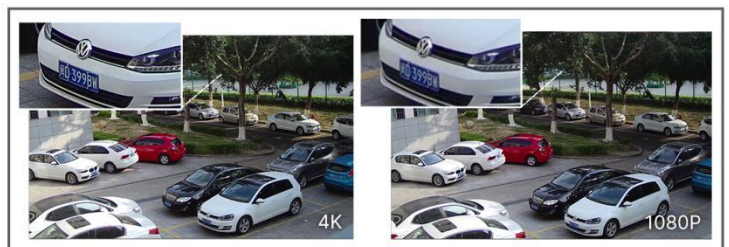

Milesight

AI 180° Panoramic Mini Dome Network Camera

NDAA 

IP67

IK10

DATASHEET

KEY FEATURES

- ▶ NDAA Compliance (The fully NDAA-compliant products are well suited for government, defense and a range of projects subject to the NDAA.)
- ▶ 120dB Super WDR (Excellent performance even when the ratio of the luminosity of brightest and darkest is up to 120dB.)
- ▶ Advanced Functions (Boasting to support various advanced functions such as HLC, ROI.)
- ▶ 256G (Supporting ultra-large external microSD/SDHC/SDXC card storage up to 256G.)
- ▶ Integrated Junction Box (Ensuring the hassle-free installation and reliable operation with neat cable management.)
- ▶ Built-in Microphone (Using advanced codecs to provide clearer voice and robust performance.)
- ▶ Smart Stream (Bandwidth, storage and bit rate are saved with Smart Stream On, e.g. H.265+ saves 70%~80% bandwidth that of H.264.)

AI Video Analytics

- 8 intelligent VCA modes powered by AI engine, which can intelligently filter objects to focus on human and vehicle detection.
- People Counting technology provides high accuracy and real-time data based on AI algorithm with statistic reports.

4K Video Viewing Experience

The camera performs well in catching detailed image with 4K HD resolution regardless of the moving speed.

180° Panoramic View

The camera is perfect for whole picture viewing experience. It catches 180° horizontal coverage and 95° vertical coverage, achieving 180° panoramic viewing with only single sensor, which is a revolutionary creation in the dome model.