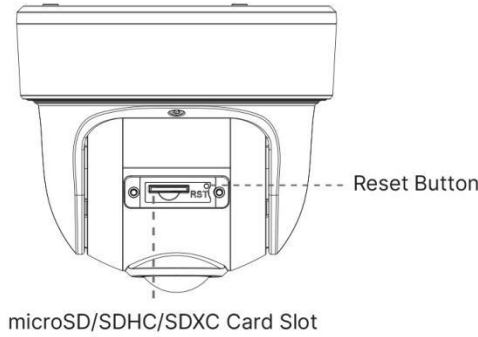

AI 180° Panoramic Mini Dome Network Camera

Intelligent Analytics	Video Analysis	Region Entrance, Region Exiting, Advanced Motion Detection, Tamper Detection, Line Crossing, Loitering, Object Left, Object Removed
	People Counting& Report	Count the number of people entering or exiting, up to 4 detection areas for regional people counting
System	Storage	Support microSD/SDHC/SDXC Card Local Storage, up to 256G
	Advanced Function	Heat Map, BLC, HLC, 2D DNR, 3D DNR, Defog, AWB, IP Address Filtering, AGC, Anti-flicker, Corridor Mode, Deblur, Watermark
	SIP/VoIP Support	Yes, Voice & Video-over-IP
	Event Trigger	Motion Detection, Network Disconnection, Audio Alarm, etc.
	Event Action	FTP Upload, SMTP Upload, SD Card Record, SIP Phone, HTTP Notification, etc.
	System Compatibility	ONVIF Profile G & Q & S & T, API
General	Working Temperature	-40°C~60°C
	Working Humidity	0~95%(Non-condensing)
	Power Supply	PoE (802.3af) / DC 12V ± 10%
	Power Consumption	7W MAX 10W MAX (With IR on)
	Weather Proof	Up to IP67-rated for Weather-resistant Performance
	Housing	Vandal-proof IK10-rated Metal Housing
	Weight	853g
	Dimensions	Φ127mmX107mm
	Warranty	3/5 Years

V8.03

AI 180° Panoramic Mini Dome Network Camera

Structure Diagrams

Units: mm

Accessories Support

A01 Pole Mount

Weight: 720g
Dimensions: 170*51.5*152.6mm

A03 External Corner Bracket

Weight: 900g
Dimensions: 170*152.5*76.3mm

A71 Wall Mount

Weight: 530g
Dimensions: 162*124*78 mm

Milesight | www.milesight.com

Contact Us: sales@milesight.com support@milesight.com

Add: 220 NE 51st Street, Oakland Park, Florida 33334, USA
Tel: +1-800-561-0485