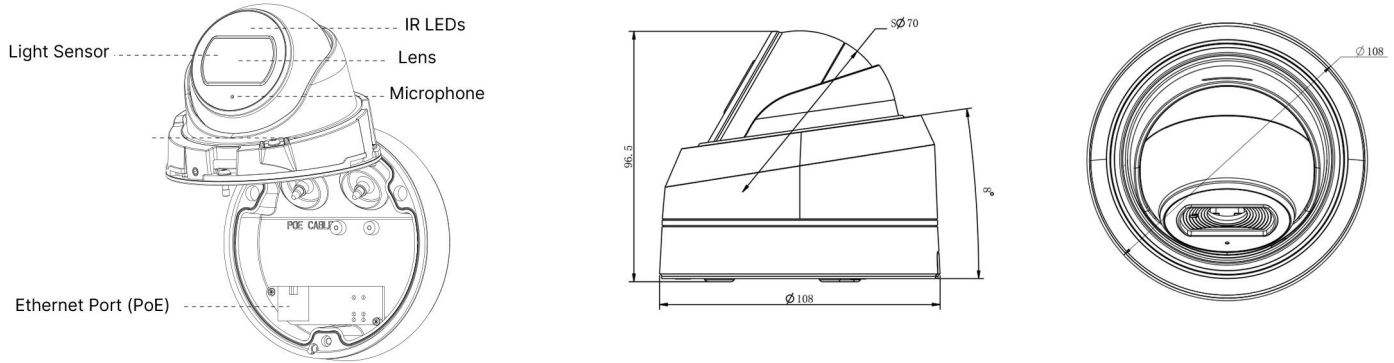

AI Weather-proof Mini Dome Network Camera

Audio	Audio Compression	G.711/AAC/G.722/G.726		
	Audio Sampling Rate	8/16/32/48KHz		
	Audio Bit Rate	16~256kbps		
	Two-way Audio	N/A		
Intelligent Analytics	Video Analysis	Region Entrance, Region Exiting, Advanced Motion Detection, Tamper Detection, Line Crossing, Loitering, Object Left, Object Removed		
	People Counting&Report	Count the number of people entering or exiting		
System	Storage	Support microSD/SDHC/SDXC Card Local Storage, up to 256G		
	Advanced Function	BLC, HLC, 2D DNR, 3D DNR, Defog, AWB, IP Address Filtering, AGC, Anti-flicker, Corridor Mode, Deblur, Watermark		
	SIP/VoIP Support	Yes, Voice & Video-over-IP		
	Event Trigger	Motion Detection, Network Disconnection, Audio Alarm, etc.		
	Event Action	FTP Upload, SMTP Upload, SD Card Record, SIP Phone, HTTP Notification, etc.		
	System Compatibility	ONVIF Profile G & Q & S & T, API		
General	Working Temperature	-40°C~60°C		
	Working Humidity	0~90%(Non-condensing)		
	Power Supply	PoE (802.3af)		
	Power Consumption	3W MAX 5.1W MAX (With IR on)	3.8W MAX 5.8W MAX (With IR on)	4.6W MAX 6.6W MAX (With IR on)
	Housing	Vandal-proof IK10-rated Metal Housing / Up to IP67-rated for Weather-resistant Performance		
	Weight	600g (Junction Box Version) / 410g (Cable Out Version)		
	Dimensions	Φ108mmX96.5mm (Junction Box Version) / Φ106mmX76.5mm (Cable Out Version)		
	Warranty	3/5 Years		

AI Weather-proof Mini Dome Network Camera

Structure Diagrams

Junction Box Version

Cable Out Version

Units: mm

Accessories Support

<p>A01 Pole Mount</p> <p>Weight: 720g Dimensions: 170*51.5*152.6mm</p> 	<p>A03 External Corner Bracket</p> <p>Weight: 900g Dimensions: 170*152.5*76.3mm</p> 	<p>A71 Wall Mount</p> <p>Weight: 530g Dimensions: 162*124*78 mm</p> 
<p>A81 Recessed Mount</p> <p>Weight: 450g Dimensions: 168.9*168.9*91.3mm</p> 	<p>A83 Junction Box</p> <p>Weight: 270g Dimensions: φ122*45.5mm</p> 