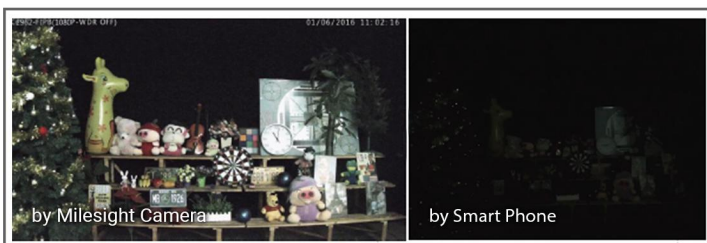

0.002Lux Ultra Low-light

The starlight camera is able to deliver high detailed color images even in low light environment reaching 0.002Lux(Color) or 0Lux(B/W), and near infrared light environments without any supplementary lighting.