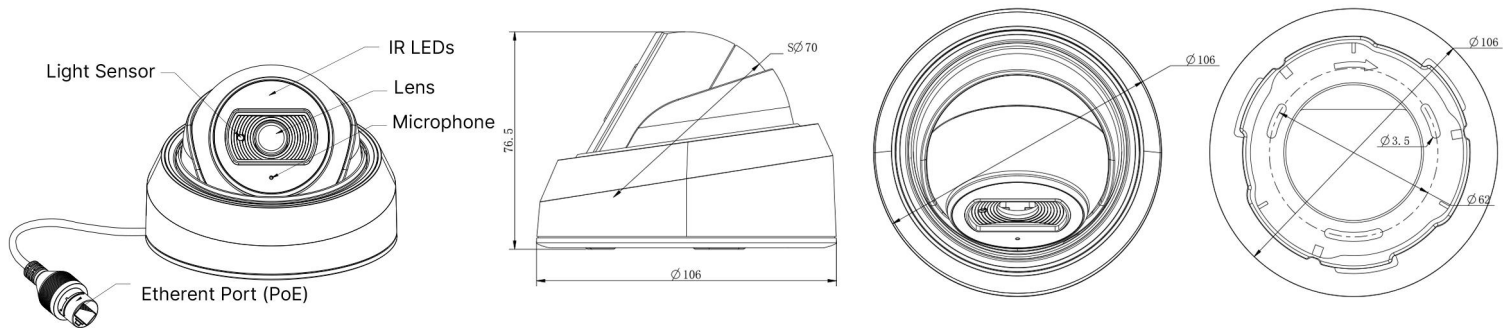

AI Weather-proof Mini Dome Network Camera

Structure Diagrams

Junction Box Version

Cable Out Version

Units: mm

Accessories Support

<p>A01 Pole Mount</p> <p>Weight: 720g Dimensions: 170*51.5*152.6mm</p> 	<p>A03 External Corner Bracket</p> <p>Weight: 900g Dimensions: 170*152.5*76.3mm</p> 	<p>A71 Wall Mount</p> <p>Weight: 530g Dimensions: 162*124*78 mm</p> 
<p>A81 Recessed Mount</p> <p>Weight: 450g Dimensions: 168.9*168.9*91.3mm</p> 	<p>A83 Junction Box</p> <p>Weight: 270g Dimensions: φ122*45.5mm</p> 