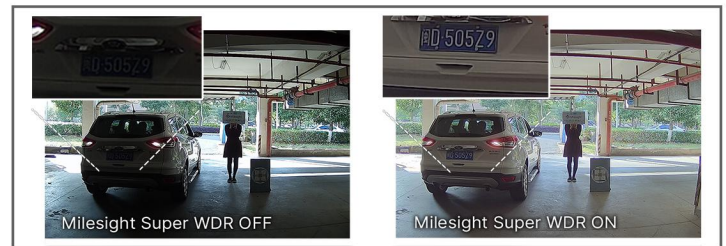

Milesight

AI Weather-proof Mini Dome Network Camera

NDAA

IP67

IK10

DATASHEET

KEY FEATURES

- ▶ NDAA Compliance (Milesight Fully NDAA-compliant products are well suited for government, defense and a range of projects subject to the NDAA.)
- ▶ Advanced Functions (Boasting to support various advanced functions such as HLC, Defog, ROI.)
- ▶ Built-in Microphone (Supporting audio function to hear what is happening in front of the camera.)
- ▶ SIP (Session Initiation Protocol. Providing audio/alarm/intercom and video streaming for mobile phones and video phones.)
- ▶ 3-Axis Mechanical Design (Featuring 3-axis mechanical design for fast and easy adjustment of the camera's viewing angle.)
- ▶ Smart Stream (Bandwidth, storage and bit rate are saved with Smart Stream On, eg, H.265+ saves 70%~80% bandwidth that of H.264.)

AI Video Analytics

- 8 intelligent VCA modes powered by AI engine, which can intelligently filter objects to focus on human and vehicle detection.
- People Counting technology provides high accuracy and real-time data based on AI algorithm with statistic reports.

120dB Super WDR

Milesight's sensor-based WDR technology allows the camera to record greater scene details with true color reproduction even under the extreme back light and high contrast conditions. The ratio that the brightest light signal values divided by the darkest light signal values is up to 120dB.