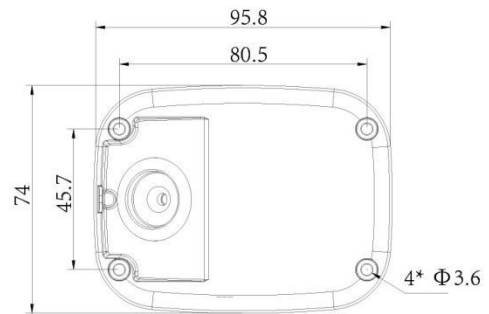

AI 180° Panoramic Mini Bullet Network Camera

Intelligent Analytics	Video Analysis	Region Entrance, Region Exiting, Advanced Motion Detection, Tamper Detection, Line Crossing, Loitering, Object Left, Object Removed
	People Counting& Report	Count the number of people entering or exiting, up to 4 detection areas for regional people counting
System	Storage	Support microSD/SDHC/SDXC Card Local Storage, up to 256G
	Advanced Function	Heat Map, BLC, HLC, 2D DNR, 3D DNR, Defog, AWB, IP Address Filtering, AGC, Anti-flicker, Corridor Mode, Deblur, Watermark
	SIP/VoIP Support	Yes, Voice & Video-over-IP
	Event Trigger	Motion Detection, Network Disconnection, Audio Alarm, etc.
	Event Action	FTP Upload, SMTP Upload, SD Card Record, SIP Phone, HTTP Notification, etc.
	System Compatibility	ONVIF Profile G & Q & S & T, API
General	Working Temperature	-40℃~60℃
	Working Humidity	0~95%(Non-condensing)
	Power Supply	PoE (802.3af) / DC 12V ± 10%
	Power Consumption	7W MAX 9W MAX (With IR on)
	Weather Proof	Up to IP67-rated for Weather-resistant Performance
	Housing	Vandal-proof IK10-rated Metal Housing
	Weight	630g
	Dimensions	95.8mmX74mmX158.5mm
	Warranty	3/5 Years

AI 180° Panoramic Mini Bullet Network Camera

Structure Diagrams

Units: mm

Accessories Support

A01 Pole Mount

Weight: 720g
Dimensions: 170*51.5*152.6mm

A03 External Corner Bracket

Weight: 900g
Dimensions: 170*152.5*76.3mm