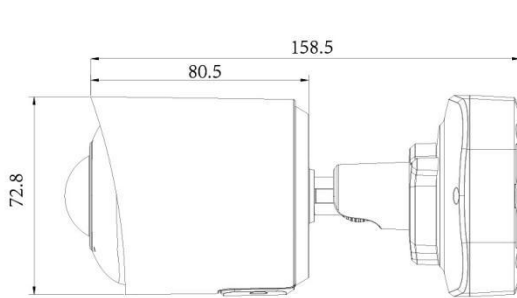

AI 180° Panoramic Mini Bullet Network Camera

Intelligent Analytics	Video Analysis	Region Entrance, Region Exiting, Advanced Motion Detection, Tamper Detection, Line Crossing, Loitering, Object Left, Object Removed
	People Counting& Report	Count the number of people entering or exiting, up to 4 detection areas for regional people counting
System	Storage	Support microSD/SDHC/SDXC Card Local Storage, up to 256G
	Advanced Function	Heat Map, BLC, HLC, 2D DNR, 3D DNR, Defog, AWB, IP Address Filtering, AGC, Anti-flicker, Corridor Mode, Deblur, Watermark
	SIP/VoIP Support	Yes, Voice & Video-over-IP
	Event Trigger	Motion Detection, Network Disconnection, Audio Alarm, etc.
	Event Action	FTP Upload, SMTP Upload, SD Card Record, SIP Phone, HTTP Notification, etc.
	System Compatibility	ONVIF Profile G & Q & S & T, API
General	Working Temperature	-40℃~60℃
	Working Humidity	0~95%(Non-condensing)
	Power Supply	PoE (802.3af) / DC 12V ± 10%
	Power Consumption	7W MAX 9W MAX (With IR on)
	Weather Proof	Up to IP67-rated for Weather-resistant Performance
	Housing	Vandal-proof IK10-rated Metal Housing
	Weight	630g
	Dimensions	95.8mmX74mmX158.5mm
	Warranty	3/5 Years

AI 180° Panoramic Mini Bullet Network Camera

Structure Diagrams

Units: mm

Accessories Support

A01 Pole Mount

Weight: 720g
Dimensions: 170*51.5*152.6mm

A03 External Corner Bracket

Weight: 900g
Dimensions: 170*152.5*76.3mm