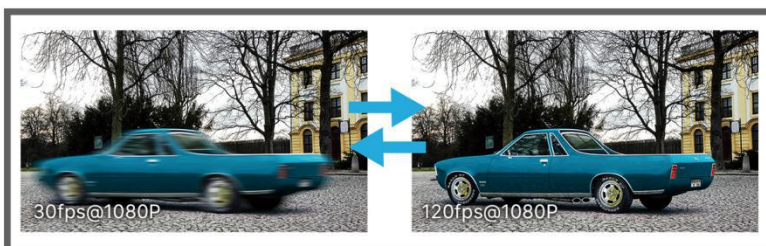

H.265+ Vandal-proof Motorized Mini Bullet Network Camera

IP67 + IK10

Motorized Lens

DATASHEET

KEY FEATURES

- ▶ **Smart Stream** (Bandwidth, storage and bit rate are saved with Smart Stream On, eg, H.265+ saves 70%~80% bandwidth that of H.264.)
- ▶ **Smart IR II** (Combining the High Beam and Low Beam to adjust IR intensity to fit different lighting conditions.)
- ▶ **0.001Lux Starlight** (Deliver high detailed color images even in low light environment reaching 0.001Lux.)
- ▶ **Advanced Functions** (Boasting to support various advanced functions such as HLC, Defog, ROI.)
- ▶ **256G** (Supporting ultra-large external microSD/SDHC/SDXC card storage up to 256G.)
- ▶ **Adjustable 3-Axis Bracket** (Providing a robust mounting platform for angle adjustments on a 3-axis plane.)

30fps@4K

Providing 4K HD resolution with frame rate of 30fps, the camera performs well in catching detailed image regardless of the moving speed.

120fps

With the industry leading frame rate reaching 120fps, the cameras can easily catch images with no latency despite of the high-speed movement, which is the best choice for the demanding requirements especially for intelligent cameras.

3 in 1 Super WDR Pro - 140dB

Milesight upgraded 3 in 1 Super WDR Pro outputs three frames each line, which is able to bring more details especially moving subjects. What's more, it greatly improves image quality for reducing smear and noisy points. The ratio that the brightest light signal values divided by the darkest light signal values is up to 140dB.