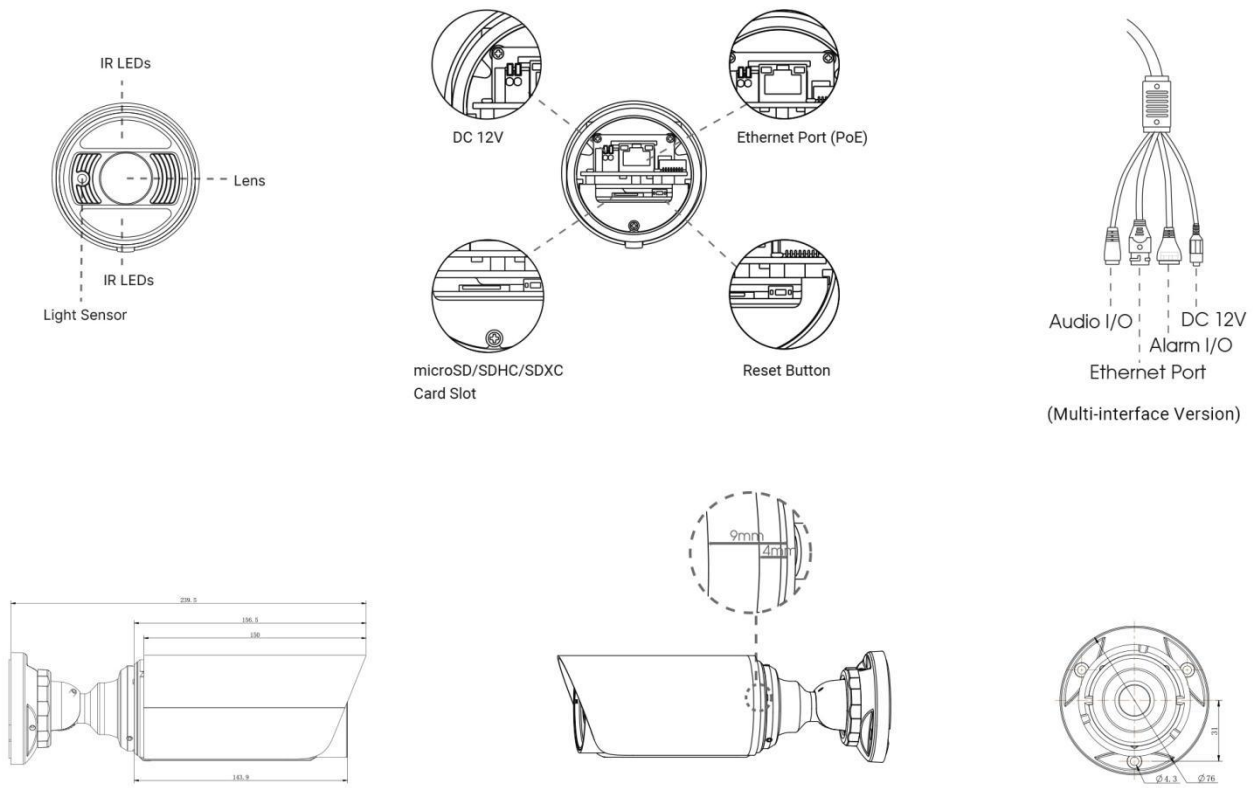

Integrated Junction Box

The well-designed integrated Junction Box especially the Clamshell structure ensures efficient and simple installation. It enlarges the space to make cable connection neat and as easy as a piece of cake.

H.265+ Vandal-proof Motorized Mini Bullet Network Camera

Structure Diagrams

Units: mm

Accessories Support

A01 Pole Mount

Weight: 720g
Dimensions: 170*51.5*152.6mm

A03 External Corner Bracket

Weight: 900g
Dimensions: 170*152.5*76.3mm