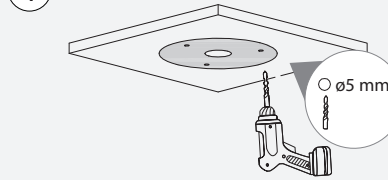

1.2.51.32.21001-000

Eyeball Network Camera

Installation Guide

V1.0.2

1

Optional

1.1

1.2

1.3

2

1

2

3

4

5

1