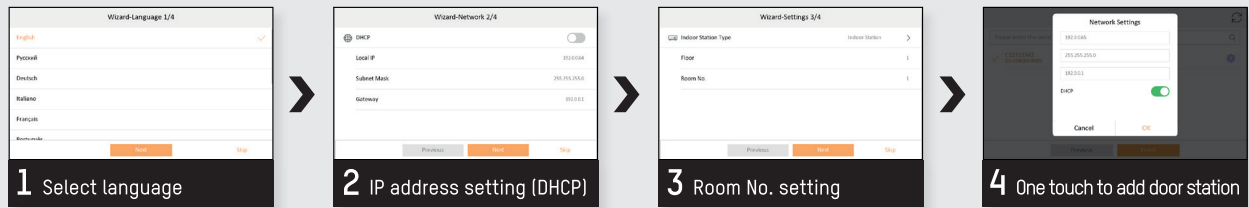

PRODUCT HIGHLIGHTS

4-STEP CONFIGURATION INSTRUCTION