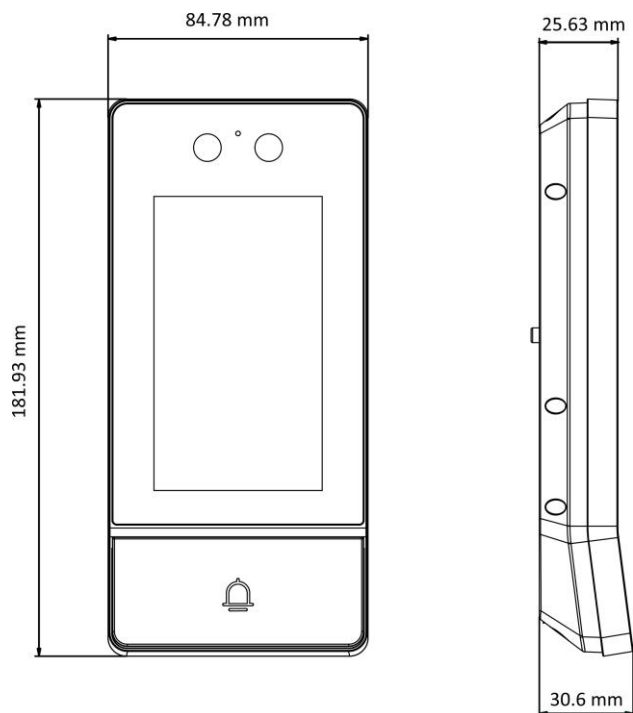

Wi-Fi	Wi-Fi 802.11 b/g/n
Bluetooth	Reserved
3G/4G	/
Authentication	
Card reading frequency	13.56 MHz
Face recognition distance	0.3 to 2 m
Face recognition accuracy rate	≥ 99%
Face recognition duration	< 0.2 s per person
Device interfaces	
Alarm input	4 (2 exit buttons and 2 door contacts by default)
Network interface	1 RJ45
TAMPER	1
Exit button	2
RS-485	1
USB	/
Wiegand	/
TF card	Reserved
Lock control	2 relay
Door contact input	2
Power interface	1, 12 VDC input
General	
Button	1
Installation	Surface mounting
Indicator	0
Weight	0.490 kg
Protective level	IP65 & IK08
Working temperature	-40° C to 60° C (-40° F to 140° F)
Working humidity	10% to 90%
Dimensions	181.93 mm × 84.78 mm × 25.63 mm
Battery	/
Power supply	12 VDC, 1.5 A
Application environment	Outdoor
Power consumption	≤ 6 W

Language	English, French, Brazilian Portuguese, Spanish, Russian, German, Italian, Polish, Turkish, Vietnamese, Arabic, Czech, Hungarian, Dutch, Romanian, Bulgarian, Ukrainian, Croatian, Serbian, Greek

Available Model

DS-KV9503-WBE1

Dimension