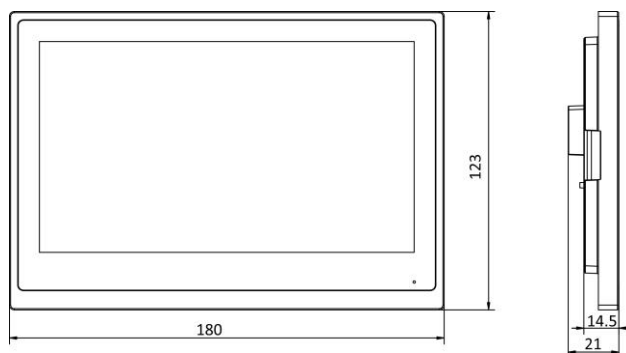

## Specification

System parameters	
Operating system	Embedded Linux operation system
ROM	32 MB
RAM	128 MB
CPU	Embedded processor
Display parameters	
Screen size	7-inch colorful TFT screen
Operation method	Capacitive touch screen
Type	Colorful TFT screen
Resolution	1024 × 600
Video parameters	
Lens	/
Resolution	/
FOV	/
WDR	/
Video compression standard	/
Focal length	/

Audio parameters	
Audio compression standard	G.711 U, G.711 A
Audio input	Built-in omnidirectional microphone
Audio output	Built-in loudspeaker
Audio compression bitrate	64 Kbps
Audio quality	Noise suppression and echo cancellation
Volume adjustment	Adjustable
Capacity	
Event capacity	200 captured pictures (with TF card); 200 alarm records 2 MB RAM (without TF card) reserved for events
Linked network camera capacity	16
Linked indoor extensions capacity	5
Linked doorphone capacity	17 IP doorphones Max.
Network parameters	
Communication protocol	TCP/IP, SIP, RTSP
Wired network	10/100 Mbps self-adaptive
Wi-Fi standard	Wi-Fi 2.4 GHz 802.11 b/g/n

Bluetooth version	/
3G/4G standard	/
Zigbee	/
<b>Device interfaces</b>	
Alarm input	8-ch alarm inputs
Network interface	1 RJ-45 10/100 Mbps self-adaptive
TAMPER	/
RS-485	1 (reserved)
USB	/
TF card	Max to 128 G
Alarm output	2 relays (30 VDC, 2A)
Power interface	1 (12 VDC power input)
<b>General</b>	
Button	0
Installation	Surface mounting
Indicator	0
Weight	With package: 600 g Without package: 340 g
Protective level	/
Working temperature	-10 ° C to 50 ° C (14 ° F to 122 ° F)
Working humidity	10% to 90%
Dimensions	180 mm × 123 mm × 21 mm (7" × 4.8" × 0.83")
Battery	/
Application environment	Indoor
Power consumption	≤ 3 W
Language	English, French, Portuguese (Brazil), Spanish, Russian, German, Italian, polish, Arabic, Turkish, Vietnamese, Hungarian, Dutch, Romanian, Czech, Bulgarian, Ukrainian, Croatian, Serbian, Greek
Material	Aluminum alloy and ABS plastic

## Dimension

Unit: mm