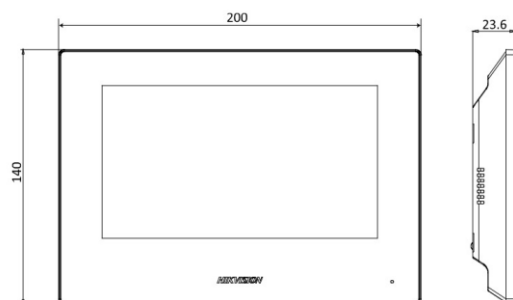

Wi-Fi standard	Wi-Fi 802.11 b/g/n
Bluetooth version	/
3G/4G standard	/
3G/4G standard	/
Zigbee	/
Zigbee	/
Device interfaces	
Alarm input	8-ch alarm inputs
TAMPER	/
RS-485	1
USB	/
TF card	Max to 128 G, SD 2.0 or lower version
Alarm output	2 relays (30 V Max.)
Two-wire interface	IP 1
General	
Button	0
Installation	Surface mounting
Indicator	0
Weight	327 g
Protective level	/
Power supply method	Two-wire
Working temperature	-10 ° C to 50 ° C (14 ° F to 122 ° F)
Working humidity	10% to 90% (no-condensing)
Dimensions	200 mm × 140 mm × 23.6 mm (7.87" × 5.51" × 0.93")
Battery	/
Power supply	Powered by KAD704Y or KAD706Y series distributor
Application environment	Indoor
Power consumption	≤ 4 W
Language	English, French, Portuguese (Brazil), Spanish, Russian, German, Italian, Polish, Arabic, Turkish, Vietnamese, Hungarian, Dutch, Romanian, Czech, Bulgarian, Ukrainian, Croatian, Serbian, Greek, Portuguese, Slovak

Dimension

unit: mm

Accessory

Include

DS-KAD706Y-P Two wire controllers

Optional

DS-KABH6320-T Indoor Station Table Bracket

Available Model

DS-KH6320Y-WTE2