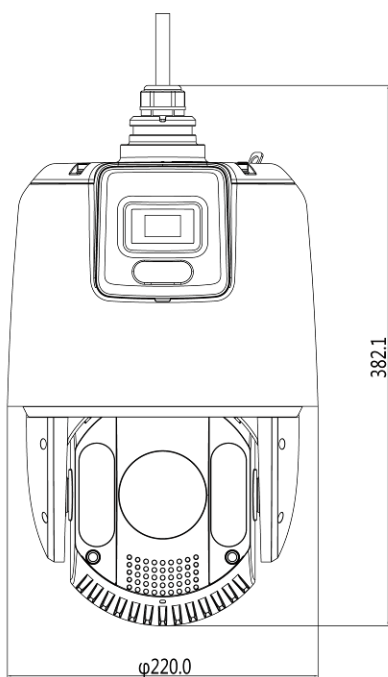

▪ **Dimension**

Unit:mm

▪ **Accessory**

▪ **Optional**

DS-1661ZJ	DS-1602ZJ-Corner	DS-1602ZJ-Pole	DS-1602ZJ	DS-1681ZJ-2
Pendant Mount	Corner mount	Vertical pole mount	Wall mount	Installation Adaptor