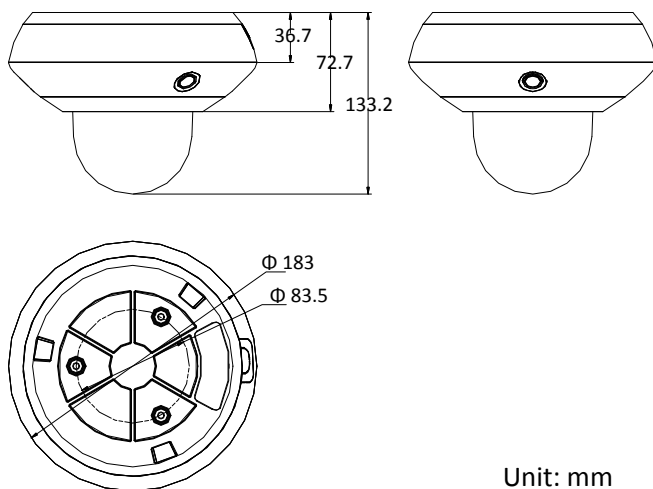

Order Model

DS-2PT3326IZ-DE3 (2.8-12mm), 12 VDC & PoE+

Dimensions

Unit: mm

Accessories

DS-1294ZJ-TRL

Wall Mounting Bracket

Distributed by

DS-1271ZJ-PT10

Pendant Mounting Bracket

HIKVISION®

Headquarters

No.555 Qianmo Road, Binjiang District,
Hangzhou 310051, China
T +86-571-8807-5998
overseasbusiness@hikvision.com

Hikvision USA
T +1-909-895-0400
sales.usa@hikvision.com

Hikvision Australia
T +61-2-8599-4233
salesau@hikvision.com

Hikvision India
T +91-22-28469900
sales@pramahikvision.com

Hikvision Canada
T +1-866-200-6690
sales.canada@hikvision.com

Hikvision Thailand
T +662-275-9949
sales.thailand@hikvision.com

Hikvision Europe
T +31-23-5542770
sales.eu@hikvision.com

Hikvision Italy
T +39-0438-6902
info.it@hikvision.com

Hikvision Brazil
T +55 11 3318-0050
Latam.support@hikvision.com

Hikvision Turkey
T +90 (216)521 7070- 7074
sales.tr@hikvision.com

Hikvision Malaysia
T +601-7652-2413
sales.my@hikvision.com

Hikvision UK & Ireland
T +01628-902140
sales.uk@hikvision.com

Hikvision South Africa
Tel: +27 (10) 0351172
sale.africa@hikvision.com

Hikvision France
T +33(0)1-85-330-450
info.fr@hikvision.com

Hikvision Kazakhstan
T +7-727-9730667
nikia.panfilov@hikvision.ru

Hikvision Vietnam
T +84-974270888
sales.vt@hikvision.com

Hikvision UAE
T +971-4-4432090
salesme@hikvision.com

Hikvision Singapore
T +65-6684-4718
sg@hikvision.com

Hikvision Spain
T +34-91-737-16-55
info.es@hikvision.com

Hikvision Tashkent
T +99-87-1238-9438
uzb@hikvision.ru

Hikvision Hong Kong
T +852-2151-1761
info.hk@hikvision.com

Hikvision Russia
T +7-495-669-67-99
saleru@hikvision.com

Hikvision Korea
T +82-(0)31-731-8817
sales.korea@hikvision.com

Hikvision Poland
T +48-22-460-01-50
info.pl@hikvision.com

Hikvision Indonesia
T +62-21-2933759
Sales.Indonesia@hikvision.com

Hikvision Colombia
sales.colombia@hikvision.com