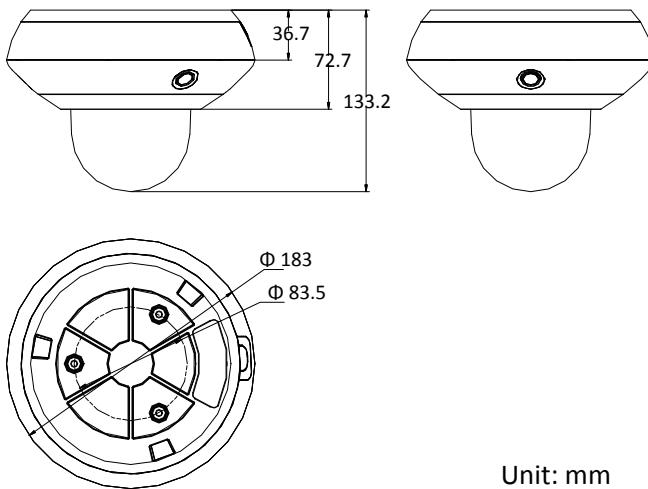

## Specification

Panoramic Camera	
Image Sensor	1/2.8" progressive scan CMOS
Min. Illumination	Color: 0.05 Lux @(F2.0, AGC ON) B/W: 0.01 Lux @(F2.0, AGC ON) 0 Lux with IR
Shutter Time	50 Hz: 1/1 s to 1/30,000 s 60 Hz: 1/1 s to 1/30,000 s
Day & Night	IR Cut Filter
Gain	Auto/Manual
WDR	Digital WDR
Smart Image Enhancement	HLC/BLC/3D DNR/Regional Exposure
White Balance	Auto/Manual/ATW (Auto-Tracking White Balance)/Indoor/Outdoor/Fluorescent Lamp/Sodium Lamp
Privacy Mask	4 programmable privacy masks
Focal Length	2 mm
Aperture Range	F2.0
FOV	Horizontal field of view: 128.5° Vertical field of view: 75.7° Diagonal field of view: 144°
PTZ Camera	
Image Sensor	1/2.8" progressive scan CMOS
Min. Illumination	Color: 0.05 Lux @(F2.0, AGC ON) B/W: 0.01 Lux @(F2.0, AGC ON) 0 Lux with IR
Shutter Time	50 Hz: 1/1 s to 1/30,000 s 60 Hz: 1/1 s to 1/30,000 s
Day & Night	IR Cut Filter
Gain	Auto/Manual
WDR	Digital WDR
Smart Image Enhancement	HLC/BLC/3D DNR/Regional Exposure/Regional Focus
White Balance	Auto/Manual/ATW (Auto-Tracking White Balance)/Indoor/Outdoor/Fluorescent Lamp/Sodium Lamp
Privacy Mask	8 programmable privacy masks
Digital Zoom	8×
Focus Mode	Semi-automatic/Manual
Focal Length	2.8 mm to 12 mm, 4× optical zoom
Zoom Speed	Approx.5.4 s (optical, wide - tele)
FOV	Horizontal field of view: 120° to 56.6° (wide - tele) Vertical field of view: 61.8° to 31.7° (wide - tele) Diagonal field of view: 149° to 65° (wide - tele)
Min. Working Distance	10 mm to 1500 mm (wide - tele)
Aperture Range	F2.0 to F2.4
Pan and Tilt Range	Pan: 0° to 350°; Tilt: 0° to 90°
Pan and Tilt Speed	Pan speed: 0.1°/s to 30°/s (configurable), preset speed: 30°/s Tilt speed: 0.1°/s to 30°/s (configurable), preset speed: 30°/s
Proportional Zoom	Support
Preset Number	300
Power-off Memory	Support
PTZ Status Display	Support
Preset Freezing	Support
Scheduled Task	Preset/Dome Reboot/Dome Adjust

## Dimensions

Unit: mm